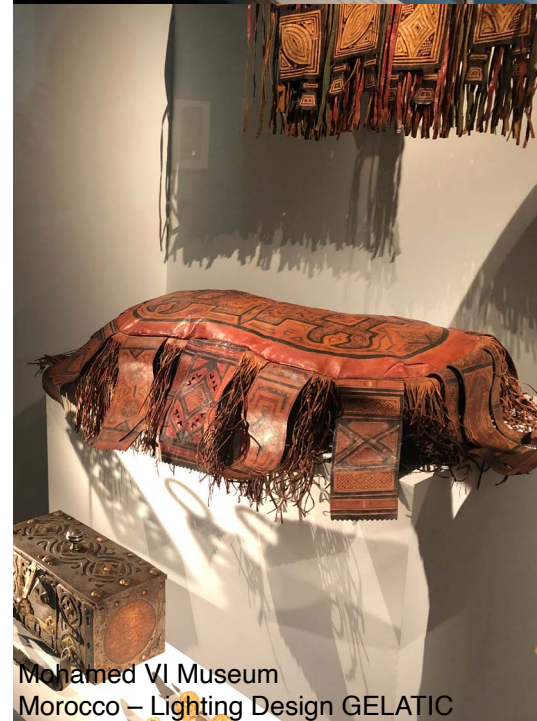

East India Company Museum
Port Louis – France