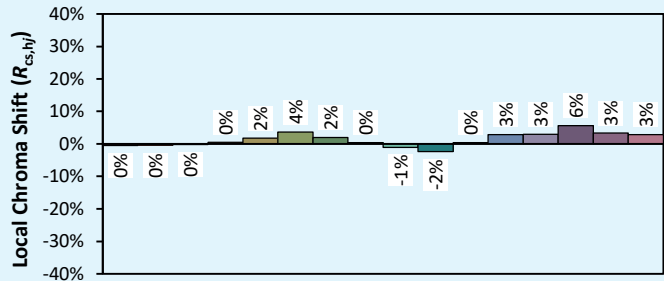

Gamme MOOVEO

MOOVEO HR patère

Colorimétries

Source: Led 4000K

Manufacturer: SPX LIGHTING

Date: 22/07/2022

Model: MOOVEO 4000K

Notes:

Valeurs données à titre indicatif, variant autour de la valeur typique.

x **0.3905**
y **0.3844**
u' **0.2286**
v' **0.5064**

CIE 13.3-1995
(CRI)

R_a 96
R₉ 95

SPX Lighting Site de production (Siège Social) Zac des Coinchettes 36 100 ISSOUDUN - France - Tél : 02 54 03 02 86
Bureaux commerciaux 10 rue des Marronniers 94 240 L'Hay Les Roses - France
Contacts au +33 01 82 33 02 80 - contact@spx-lighting.com - www.spx-lighting.com

Date de publication JUIN 2023
VERSION 23A