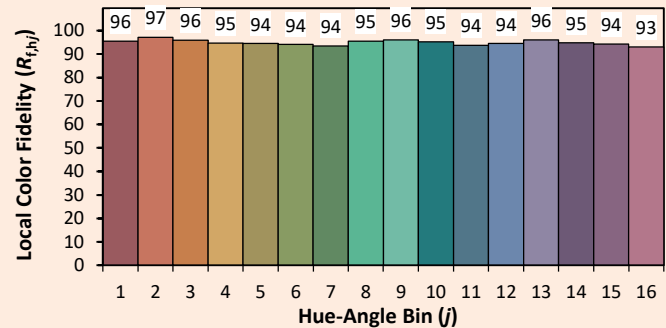

Gamme MOOVEO

MOOVEO HR patère

Colorimétries

Source: Led 3000K

Manufacturer: SPX LIGHTING

Date: 22/07/2022

Model: MOOVEO 3000K

Notes:

Valeurs données à titre indicatif, variant autour de la valeur typique.

x 0.4275

y 0.4082

u' 0.2428

v' 0.5216

CIE 13.3-1995 (CRI)

R_a 95

R_g 88

SPX Lighting Site de production (Siège Social) Zac des Coinchettes 36 100 ISSOUDUN - France - Tél : 02 54 03 02 86
Bureaux commerciaux 10 rue des Marronniers 94 240 L'Hay Les Roses - France
Contacts au +33 01 82 33 02 80 - contact@spx-lighting.com - www.spx-lighting.com

Date de publication JUIN 2023
VERSION 23A