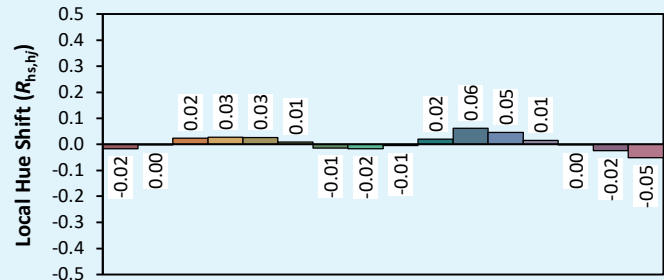

Gamme MOOVEO

MOOVEO HR patère

Colorimétries

Source: Led 4000K

Manufacturer: SPX LIGHTING

Date: 22/07/2022

Model: MOOVEO 4000K

Notes:

Valeurs données à titre indicatif, variant autour de la valeur typique.

x **0.3905**
y **0.3844**
u' **0.2286**
v' **0.5064**

CIE 13.3-1995
(CRI)

R_a 96
R₉ 95

SPX Lighting Site de production (Siège Social) Zac des Coinchettes 36 100 ISSOUDUN - France - Tél : 02 54 03 02 86
Bureaux commerciaux 10 rue des Marronniers 94 240 L'Hay Les Roses - France
Contacts au +33 01 82 33 02 80 - contact@spx-lighting.com - www.spx-lighting.com

Date de publication JUIN 2023
VERSION 23A