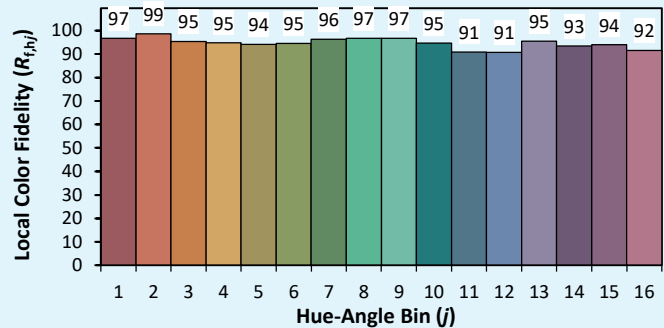

Gamme MOOVEO

MOOVEO HR patère

Colorimétries

Source: Led 4000K

Manufacturer: SPX LIGHTING

Date: 22/07/2022

Model: MOOVEO 4000K

Notes:

Valeurs données à titre indicatif, variant autour de la valeur typique.

x **0.3905**
y **0.3844**
u' **0.2286**
v' **0.5064**

CIE 13.3-1995
(CRI)

R_a 96
R₉ 95

SPX Lighting Site de production (Siège Social) Zac des Coinchettes 36 100 ISSOUDUN - France - Tél : 02 54 03 02 86
Bureaux commerciaux 10 rue des Marronniers 94 240 L'Hay Les Roses - France
Contacts au +33 01 82 33 02 80 - contact@spx-lighting.com - www.spx-lighting.com

Date de publication JUIN 2023
VERSION 23A