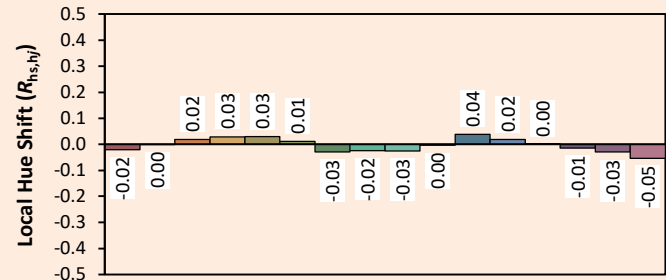

Gamme MOOVEO

MOOVEO HR patère

Colorimétries

Source: Led 3000K

Manufacturer: SPX LIGHTING

Date: 22/07/2022

Model: MOOVEO 3000K

Notes:

Valeurs données à titre indicatif, variant autour de la valeur typique.

x 0.4275

y 0.4082

u' 0.2428

v' 0.5216

CIE 13.3-1995 (CRI)

R_a 95

R_g 88

SPX Lighting Site de production (Siège Social) Zac des Coinchettes 36 100 ISSOUDUN - France - Tél : 02 54 03 02 86
Bureaux commerciaux 10 rue des Marronniers 94 240 L'Hay Les Roses - France
Contacts au +33 01 82 33 02 80 - contact@spx-lighting.com - www.spx-lighting.com

Date de publication JUIN 2023
VERSION 23A