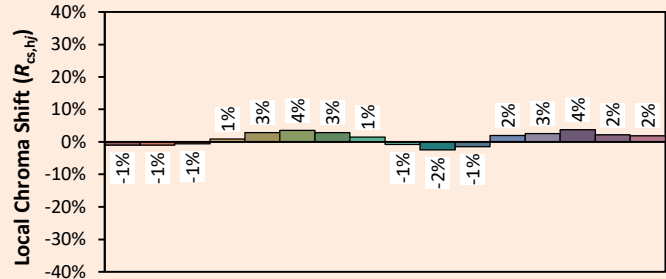

Gamme MOOVEO

MOOVEO HR patère

Colorimétries

Source: Led 3000K

Manufacturer: SPX LIGHTING

Date: 22/07/2022

Model: MOOVEO 3000K

Notes:

Valeurs données à titre indicatif, variant autour de la valeur typique.

x 0.4275

y 0.4082

u' 0.2428

v' 0.5216

CIE 13.3-1995 (CRI)

R_a 95

R_g 88

SPX Lighting Site de production (Siège Social) Zac des Coinchettes 36 100 ISSOUDUN - France - Tél : 02 54 03 02 86
Bureaux commerciaux 10 rue des Marronniers 94 240 L'Hay Les Roses - France
Contacts au +33 01 82 33 02 80 - contact@spx-lighting.com - www.spx-lighting.com

Date de publication JUIN 2023
VERSION 23A