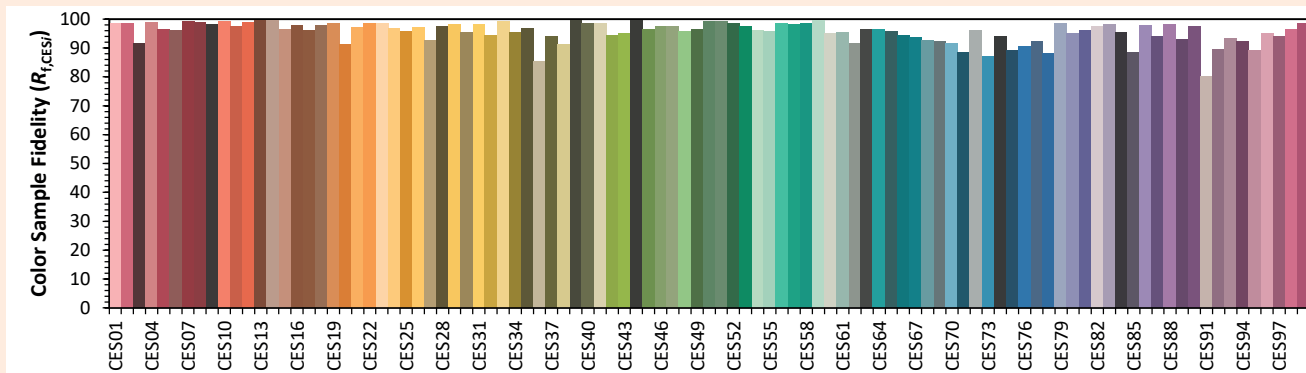

SYCLOSPOT LP18

Colorimétrica

Source: COB 3000K

Manufacturer: SPX LIGHTING

Date: 06/07/2022

Model: SYCLOSPOT 3000K

Notes:

Valor indicativo, variando em torno do valor típico

x 0.4251
y 0.4021
u' 0.2438
v' 0.5189

CIE 13.3-1995 (CRI)	
R_a	98
R_g	99

SPX Lighting - Escritórios comerciais : 10 rue des Marronniers 94 240 L'Hay Les Roses - França.

Local de produção (escritório principal) : Zac des Coinchettes - 36 100 Issoudun - França.

Contactos ao +33 01 82 33 02 80 - contact@spx-lighting.com - www.spx-lighting.com

Data de publicação 2023
Versão 23A