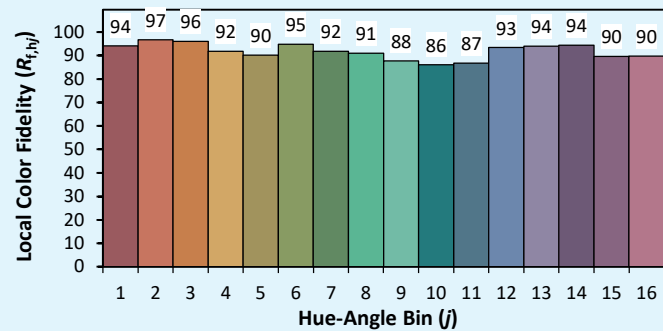

SYCLOSPOT LP18

Colorimétrica

Source: COB 4000K

Manufacturer: SPX LIGHTING

Date: 06/07/2022

Model: SYCLOSPOT 4000K

Notes:

Valor indicativo, variando em torno do valor típico

x 0.3836
y 0.3855
u' 0.2237
v' 0.5058

CIE 13.3-1995 (CRI)	
R_a	96
R_g	96

SPX Lighting - Escritórios comerciais : 10 rue des Marronniers 94 240 L'Hay Les Roses - França.

Local de produção (escritório principal) : Zac des Coinchettes - 36 100 Issoudun - França.

Contactos ao +33 01 82 33 02 80 - contact@spx-lighting.com - www.spx-lighting.com

Data de publicação 2023
Versão 23A