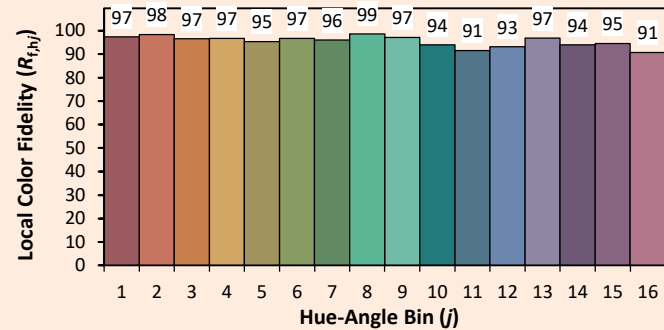

SYCLOSPOT LP18

Colorimétrica

Source: COB 3000K

Manufacturer: SPX LIGHTING

Date: 06/07/2022

Model: SYCLOSPOT 3000K

Notes:

Valor indicativo, variando em torno do valor típico

x 0.4251
y 0.4021
u' 0.2438
v' 0.5189

CIE 13.3-1995 (CRI)	
R_a	98
R_g	99

SPX Lighting - Escritórios comerciais : 10 rue des Marronniers 94 240 L'Hay Les Roses - França.

Local de produção (escritório principal) : Zac des Coinchettes - 36 100 Issoudun - França.

Contactos ao +33 01 82 33 02 80 - contact@spx-lighting.com - www.spx-lighting.com

Data de publicação 2023
Versão 23A