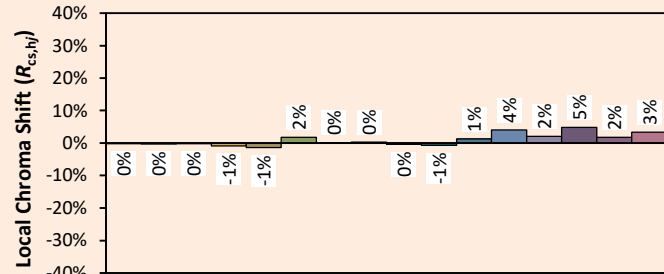

SYCLOSPOT LP18

Colorimétrica

Source: COB 3000K

Manufacturer: SPX LIGHTING

Date: 06/07/2022

Model: SYCLOSPOT 3000K

Notes:

Valor indicativo, variando em torno do valor típico

x 0.4251
y 0.4021
u' 0.2438
v' 0.5189

CIE 13.3-1995 (CRI)	
R_a	98
R_g	99

SPX Lighting - Escritórios comerciais : 10 rue des Marronniers 94 240 L'Hay Les Roses - França.

Local de produção (escritório principal) : Zac des Coinchettes - 36 100 Issoudun - França.

Contactos ao +33 01 82 33 02 80 - contact@spx-lighting.com - www.spx-lighting.com

Data de publicação 2023
Versão 23A