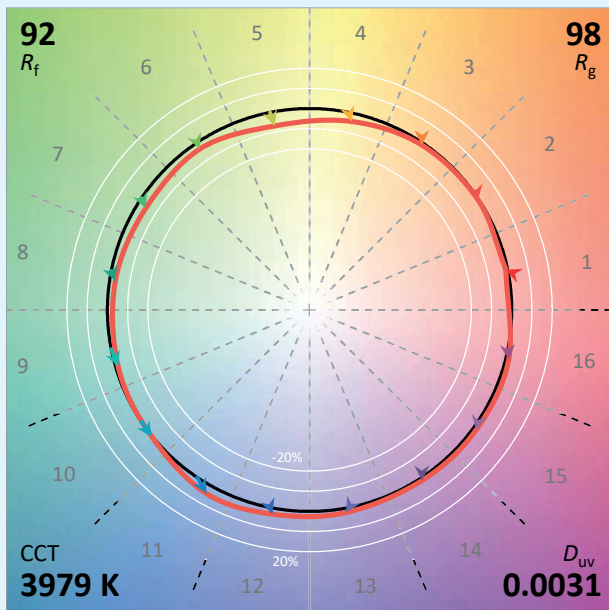

SYCLOSPOT LP18

Colorimétrica

Source: COB 4000K

Manufacturer: SPX LIGHTING

Date: 06/07/2022

Model: SYCLOSPOT 4000K

Notes:

Valor indicativo, variando em torno do valor típico

x 0.3836
y 0.3855
u' 0.2237
v' 0.5058

CIE 13.3-1995 (CRI)	
R_a	96
R_g	96

SPX Lighting - Escritórios comerciais : 10 rue des Marronniers 94 240 L'Hay Les Roses - França.

Local de produção (escritório principal) : Zac des Coinchettes - 36 100 Issoudun - França.

Contactos ao +33 01 82 33 02 80 - contact@spx-lighting.com - www.spx-lighting.com

Data de publicação 2023
Versão 23A