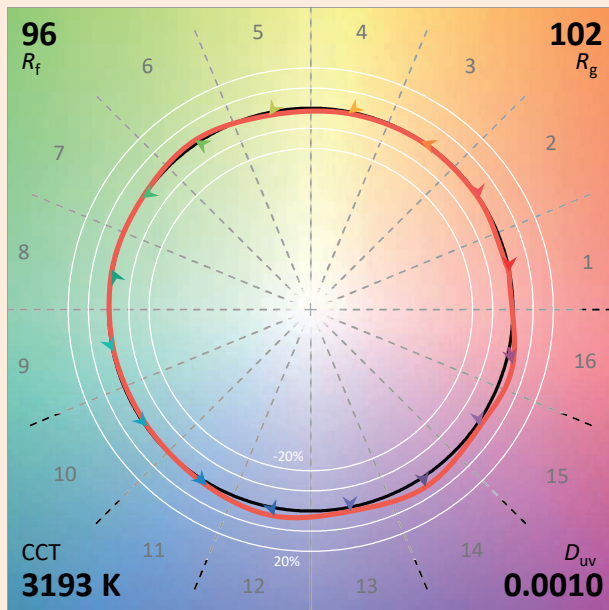

SYCLOSPOT LP18

Colorimétrica

Source: COB 3000K

Manufacturer: SPX LIGHTING

Date: 06/07/2022

Model: SYCLOSPOT 3000K

Notes:

Valor indicativo, variando em torno do valor típico

x 0.4251
y 0.4021
u' 0.2438
v' 0.5189

CIE 13.3-1995 (CRI)	
R_a	98
R_g	99

SPX Lighting - Escritórios comerciais : 10 rue des Marronniers 94 240 L'Hay Les Roses - França.

Local de produção (escritório principal) : Zac des Coinchettes - 36 100 Issoudun - França.

Contactos ao +33 01 82 33 02 80 - contact@spx-lighting.com - www.spx-lighting.com

Data de publicação 2023
Versão 23A