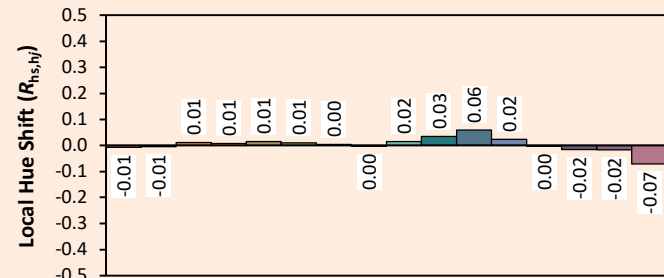

SYCLOSPOT LP18

Colorimétrica

Source: COB 3000K

Manufacturer: SPX LIGHTING

Date: 06/07/2022

Model: SYCLOSPOT 3000K

Notes:

Valor indicativo, variando em torno do valor típico

x 0.4251
y 0.4021
u' 0.2438
v' 0.5189

CIE 13.3-1995 (CRI)	
R_a	98
R_g	99

SPX Lighting - Escritórios comerciais : 10 rue des Marronniers 94 240 L'Hay Les Roses - França.

Local de produção (escritório principal) : Zac des Coinchettes - 36 100 Issoudun - França.

Contactos ao +33 01 82 33 02 80 - contact@spx-lighting.com - www.spx-lighting.com

Data de publicação 2023
Versão 23A