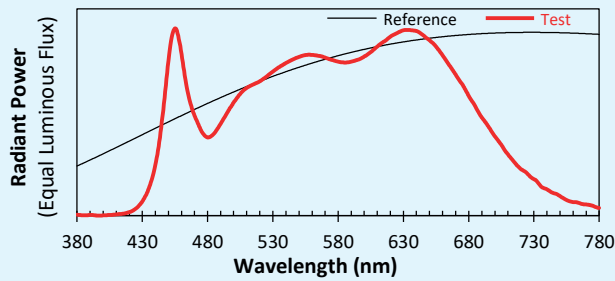

SYCLOSPOT LP18

Colorimétrica

Source: COB 4000K

Manufacturer: SPX LIGHTING

Date: 06/07/2022

Model: SYCLOSPOT 4000K

Notes:

Valor indicativo, variando em torno do valor típico

x 0.3836
y 0.3855
u' 0.2237
v' 0.5058

CIE 13.3-1995 (CRI)	
R_a	96
R_g	96

SPX Lighting - Escritórios comerciais : 10 rue des Marronniers 94 240 L'Hay Les Roses - França.

Local de produção (escritório principal) : Zac des Coinchettes - 36 100 Issoudun - França.

Contactos ao +33 01 82 33 02 80 - contact@spx-lighting.com - www.spx-lighting.com

Data de publicação 2023
Versão 23A