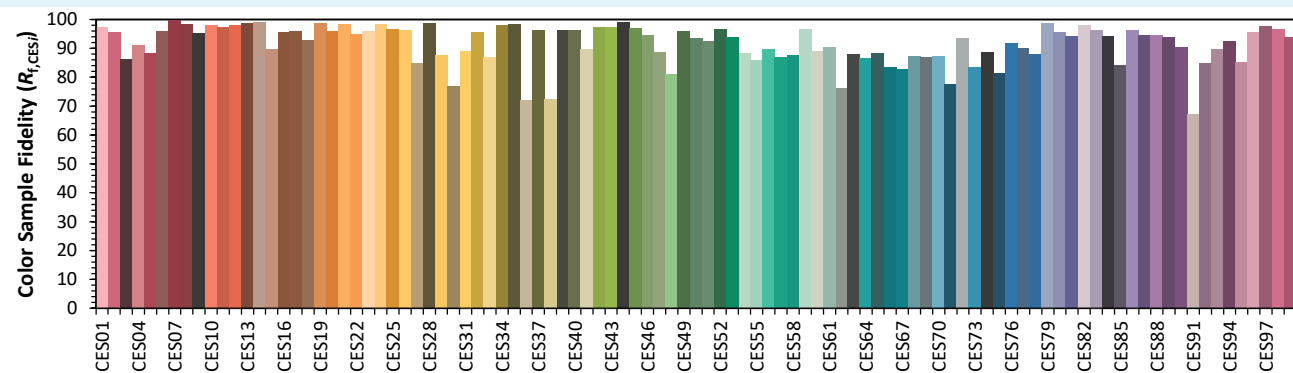

SYCLOSPOT LP18

Colorimétrica

Source: COB 4000K

Manufacturer: SPX LIGHTING

Date: 06/07/2022

Model: SYCLOSPOT 4000K

Notes:

Valor indicativo, variando em torno do valor típico

x 0.3836
y 0.3855
u' 0.2237
v' 0.5058

CIE 13.3-1995 (CRI)	
R_a	96
R_g	96

SPX Lighting - Escritórios comerciais : 10 rue des Marronniers 94 240 L'Hay Les Roses - França.

Local de produção (escritório principal) : Zac des Coinchettes - 36 100 Issoudun - França.

Contactos ao +33 01 82 33 02 80 - contact@spx-lighting.com - www.spx-lighting.com

Data de publicação 2023
Versão 23A