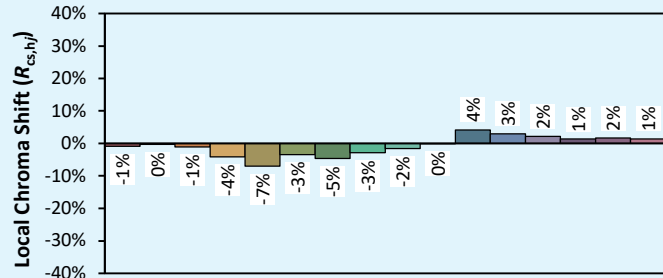

SYCLOSPOT LP18

Colorimétrica

Source: COB 4000K

Manufacturer: SPX LIGHTING

Date: 06/07/2022

Model: SYCLOSPOT 4000K

Notes:

Valor indicativo, variando em torno do valor típico

x 0.3836
y 0.3855
u' 0.2237
v' 0.5058

CIE 13.3-1995 (CRI)	
R_a	96
R_g	96

SPX Lighting - Escritórios comerciais : 10 rue des Marronniers 94 240 L'Hay Les Roses - França.

Local de produção (escritório principal) : Zac des Coinchettes - 36 100 Issoudun - França.

Contactos ao +33 01 82 33 02 80 - contact@spx-lighting.com - www.spx-lighting.com

Data de publicação 2023
Versão 23A