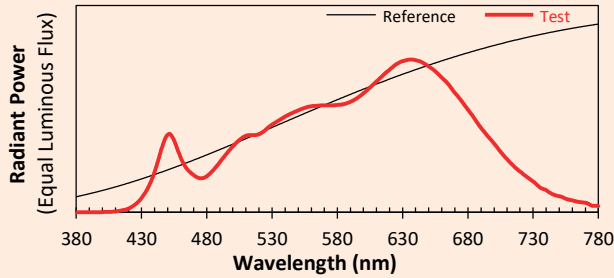

SYCLOSPOT LP18

Colorimétrica

Source: COB 3000K

Manufacturer: SPX LIGHTING

Date: 06/07/2022

Model: SYCLOSPOT 3000K

Notes:

Valor indicativo, variando em torno do valor típico

x 0.4251
y 0.4021
u' 0.2438
v' 0.5189

CIE 13.3-1995 (CRI)	
R_a	98
R_g	99

SPX Lighting - Escritórios comerciais : 10 rue des Marronniers 94 240 L'Hay Les Roses - França.

Local de produção (escritório principal) : Zac des Coinchettes - 36 100 Issoudun - França.

Contactos ao +33 01 82 33 02 80 - contact@spx-lighting.com - www.spx-lighting.com

Data de publicação 2023
Versão 23A