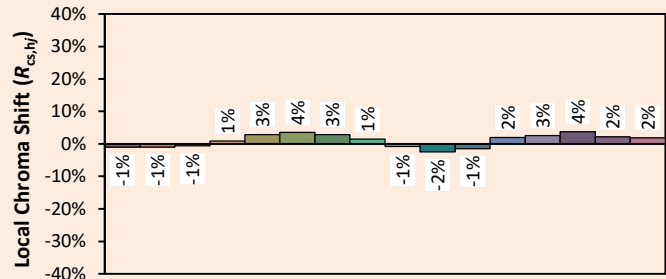

MOOVEO

Colorimétrica

Source: Led 3000K

Manufacturer: SPX LIGHTING

Date: 22/07/2022

Model: MOOVEO 3000K

Notes:

Valor indicativo, variando em torno do valor típico

x 0.4275
y 0.4082
u' 0.2428
v' 0.5216

CIE 13.3-1995
(CRI)

R_a 95
R_g 88

SPX Lighting Local de produção (escritório principal) Zac des Coinchettes 36 100 ISSOUDUN - França - Tlm : 02 54 03 02 86
Escritórios comerciais 10 rue des Marronniers 94 240 L'Hay Les Roses - França
Contactos ao +33 01 82 33 02 80 - contact@spx-lighting.com - www.spx-lighting.com

Data de publicação Fevereiro 2023
Versão 23A