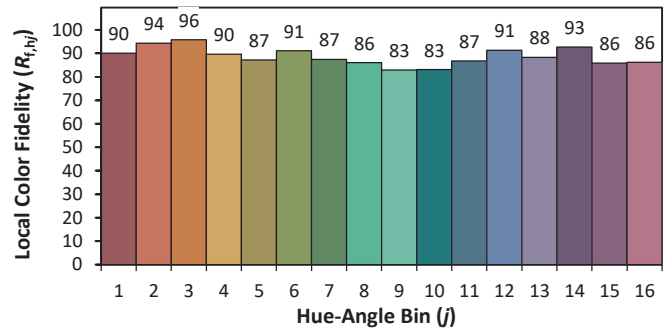

Gama ILYAD

ILYAD Wash TW

Colorimétrica

Source: COB TUNABLE WHITE

Date: 06/07/2022

Manufacturer: SPX LIGHTING

Model: ILYAD W TW 4000K

Notes: