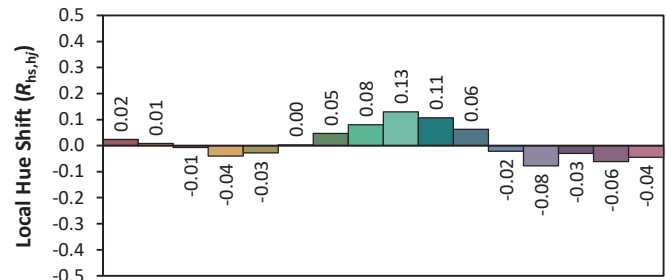

Gama ILYAD

ILYAD Wash TW

Colorimétrica

Source: COB TUNABLE WHITE

Date: 06/07/2022

Manufacturer: SPX LIGHTING

Model: ILYAD W TW 4000K

Notes: