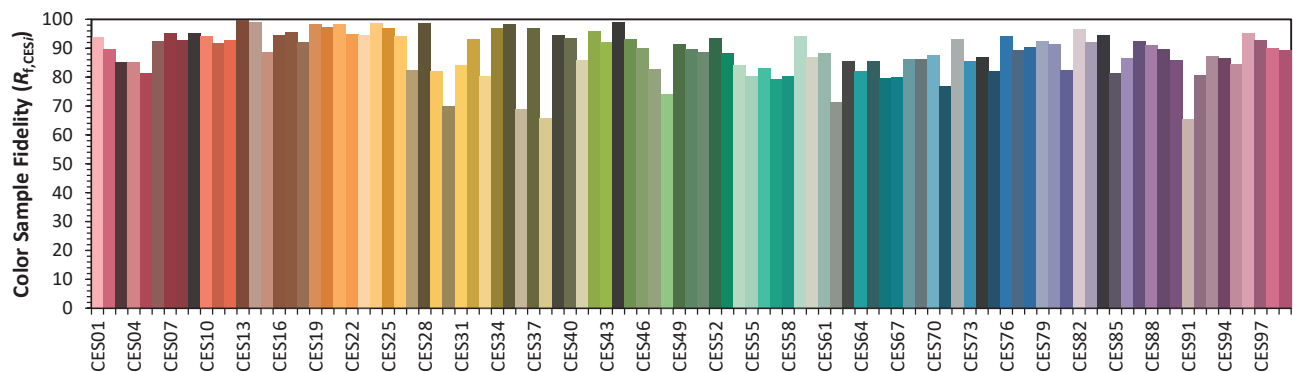

Gama ILYAD

ILYAD Wash TW

Colorimétrica

Source: COB TUNABLE WHITE

Date: 06/07/2022

Manufacturer: SPX LIGHTING

Model: ILYAD W TW 4000K

Notes: