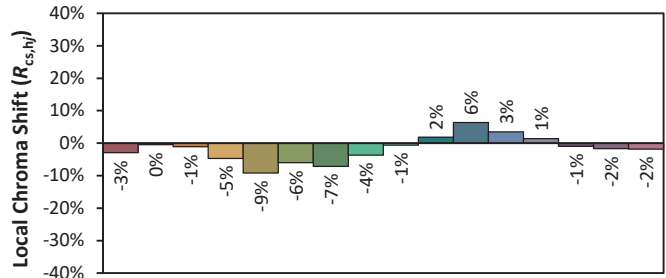

Gama ILYAD

ILYAD Wash TW

Colorimétrica

Source: COB TUNABLE WHITE

Date: 06/07/2022

Manufacturer: SPX LIGHTING

Model: ILYAD W TW 4000K

Notes: