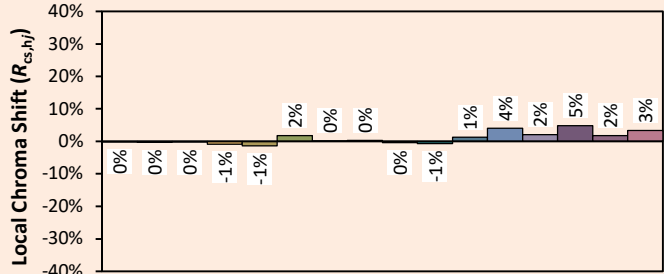

SYCLOSPOT LP35

Colorimétries

Source: COB 3000K

Manufacturer: SPX LIGHTING

Date: 06/07/2022

Model: SYCLOSPOT 3000K

Notes:

Valeurs données à titre indicatif, variant autour de la valeur typique.

x 0.4251
y 0.4021
u' 0.2438
v' 0.5189

CIE 13.3-1995
(CRI)

R_a 98
R_g 99

SPX Lighting Site de production (Siège Social) Zac des Coinchettes 36 100 ISSOUDUN - France - Tél : 02 54 03 02 86

Bureaux commerciaux 10 rue des Marronniers 94 240 L'Hay Les Roses - France

Contacts au +33 01 82 33 02 80 - contact@spx-lighting.com - www.spx-lighting.com

Date de publication SEPTEMBRE 2022.

VERSION 22C