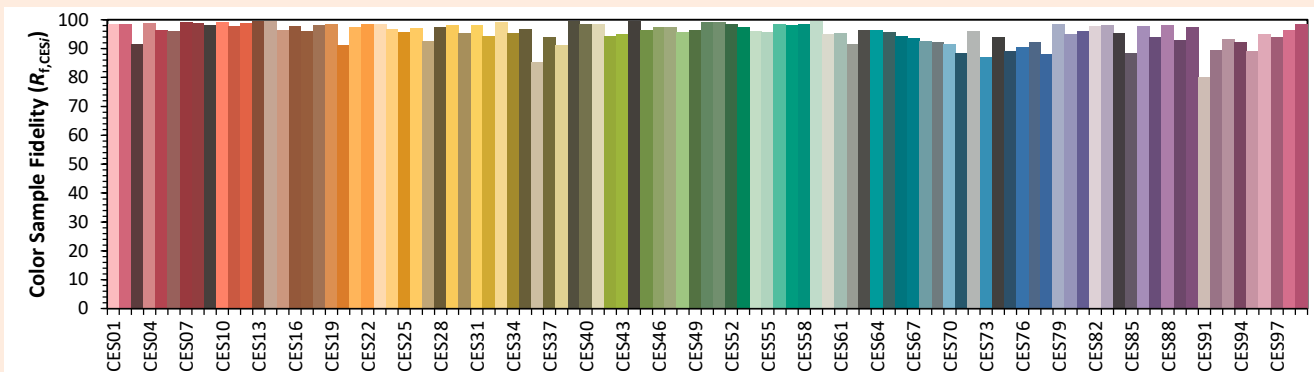

SYCLOSPOT LP35

Colorimétries

Source: COB 3000K

Manufacturer: SPX LIGHTING

Date: 06/07/2022

Model: SYCLOSPOT 3000K

Notes:

Valeurs données à titre indicatif, variant autour de la valeur typique.

x 0.4251
y 0.4021
u' 0.2438
v' 0.5189

CIE 13.3-1995
(CRI)

R_a 98
R_g 99

SPX Lighting Site de production (Siège Social) Zac des Coinchettes 36 100 ISSOUDUN - France - Tél : 02 54 03 02 86

Bureaux commerciaux 10 rue des Marronniers 94 240 L'Hay Les Roses - France

Contacts au +33 01 82 33 02 80 - contact@spx-lighting.com - www.spx-lighting.com

Date de publication SEPTEMBRE 2022.

VERSION 22C