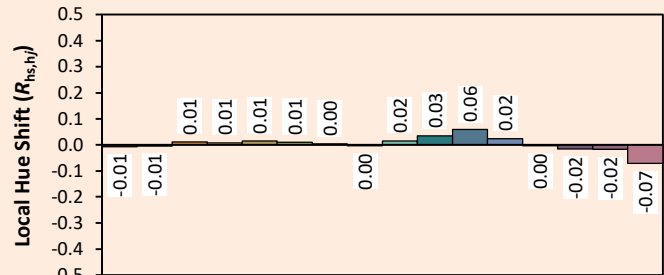

SYCLOSPOT LP35

Colorimétries

Source: COB 3000K

Manufacturer: SPX LIGHTING

Date: 06/07/2022

Model: SYCLOSPOT 3000K

Notes:

Valeurs données à titre indicatif, variant autour de la valeur typique.

x 0.4251
y 0.4021
u' 0.2438
v' 0.5189

CIE 13.3-1995
(CRI)

R_a 98
R_g 99

SPX Lighting Site de production (Siège Social) Zac des Coinchettes 36 100 ISSOUDUN - France - Tél : 02 54 03 02 86

Bureaux commerciaux 10 rue des Marronniers 94 240 L'Hay Les Roses - France

Contacts au +33 01 82 33 02 80 - contact@spx-lighting.com - www.spx-lighting.com

Date de publication SEPTEMBRE 2022.

VERSION 22C