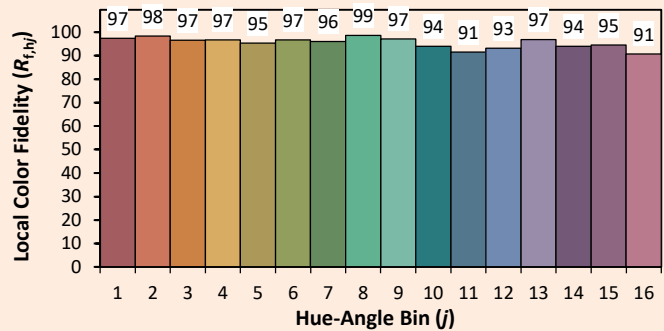

SYCLOSPOT LP35

Colorimétries

Source: COB 3000K

Manufacturer: SPX LIGHTING

Date: 06/07/2022

Model: SYCLOSPOT 3000K

Notes:

Valeurs données à titre indicatif, variant autour de la valeur typique.

x 0.4251
y 0.4021
u' 0.2438
v' 0.5189

CIE 13.3-1995
(CRI)

R_a 98
R_g 99

SPX Lighting Site de production (Siège Social) Zac des Coinchettes 36 100 ISSOUDUN - France - Tél : 02 54 03 02 86

Bureaux commerciaux 10 rue des Marronniers 94 240 L'Hay Les Roses - France

Contacts au +33 01 82 33 02 80 - contact@spx-lighting.com - www.spx-lighting.com

Date de publication SEPTEMBRE 2022.

VERSION 22C