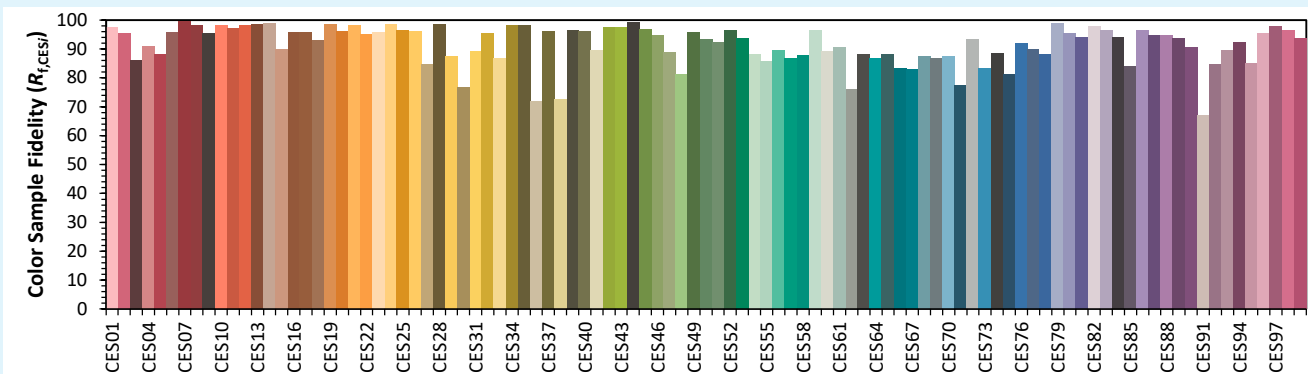

Date de publication SEPTEMBRE 2022.

VERSION 22C

SYCLOSPOT LP18

Colorimétries

Source: COB 4000K

Date: 06/07/2022

Manufacturer: SPX LIGHTING

Model: SYCLOSPOT 4000K