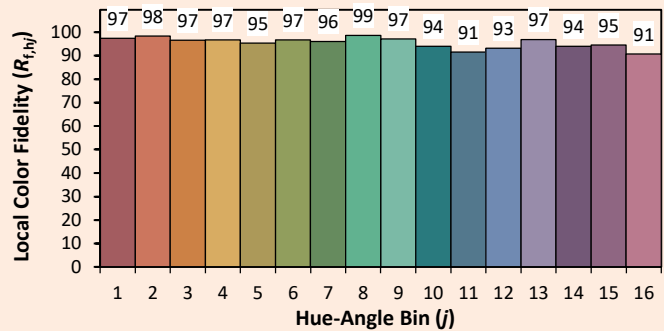

SYCLOSPOT LP18

Colorimétries

Source: COB 3000K

Manufacturer: SPX LIGHTING

Date: 06/07/2022

Model: SYCLOSPOT 3000K

Notes:

Valeurs données à titre indicatif, variant autour de la valeur typique.

x 0.4251
y 0.4021
u' 0.2438
v' 0.5189

CIE 13.3-1995
(CRI)

R_a 98
R_g 99

SPX Lighting Site de production (Siège Social) Zac des Coinchettes 36 100 ISSOUDUN - France - Tél : 02 54 03 02 86

Bureaux commerciaux 10 rue des Marronniers 94 240 L'Hay Les Roses - France

Contacts au +33 01 82 33 02 80 - contact@spx-lighting.com - www.spx-lighting.com

Date de publication SEPTEMBRE 2022.

VERSION 22C