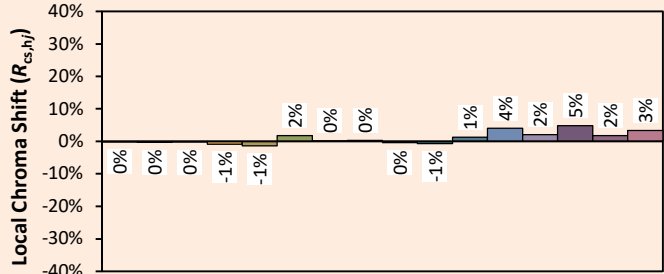

SYCLOSPOT LP18

Colorimétries

Source: COB 3000K

Manufacturer: SPX LIGHTING

Date: 06/07/2022

Model: SYCLOSPOT 3000K

Notes:

Valeurs données à titre indicatif, variant autour de la valeur typique.

x 0.4251
y 0.4021
u' 0.2438
v' 0.5189

CIE 13.3-1995
(CRI)

R_a 98
R_g 99

SPX Lighting Site de production (Siège Social) Zac des Coinchettes 36 100 ISSOUDUN - France - Tél : 02 54 03 02 86

Bureaux commerciaux 10 rue des Marronniers 94 240 L'Hay Les Roses - France

Contacts au +33 01 82 33 02 80 - contact@spx-lighting.com - www.spx-lighting.com

Date de publication SEPTEMBRE 2022.

VERSION 22C