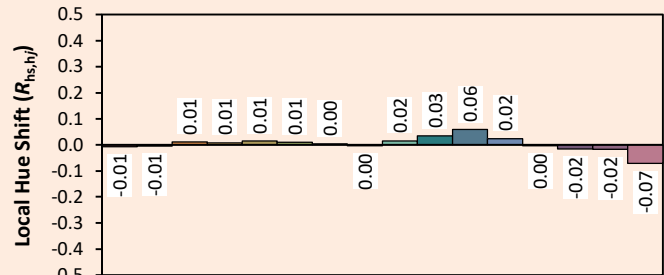

SYCLOSPOT LP18

Colorimétries

Source: COB 3000K

Manufacturer: SPX LIGHTING

Date: 06/07/2022

Model: SYCLOSPOT 3000K

Notes:

Valeurs données à titre indicatif, variant autour de la valeur typique.

x 0.4251
y 0.4021
u' 0.2438
v' 0.5189

CIE 13.3-1995
(CRI)

R_a 98
R_g 99

SPX Lighting Site de production (Siège Social) Zac des Coinchettes 36 100 ISSOUDUN - France - Tél : 02 54 03 02 86

Bureaux commerciaux 10 rue des Marronniers 94 240 L'Hay Les Roses - France

Contacts au +33 01 82 33 02 80 - contact@spx-lighting.com - www.spx-lighting.com

Date de publication SEPTEMBRE 2022.

VERSION 22C