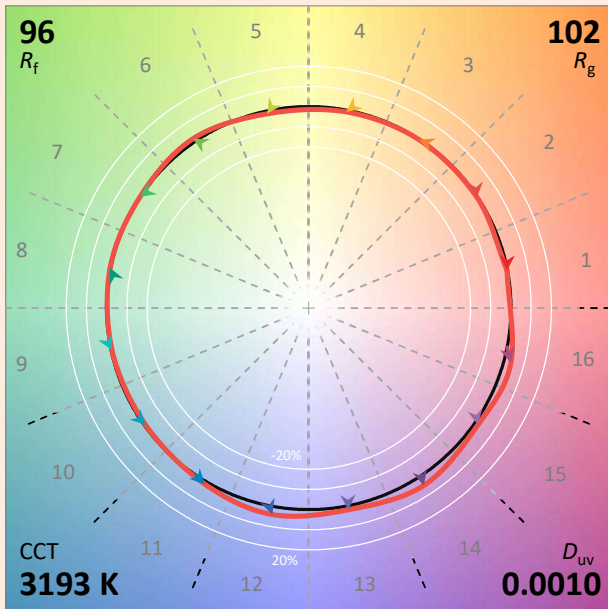

SYCLOSPOT LP18

Colorimétries

Source: COB 3000K

Manufacturer: SPX LIGHTING

Date: 06/07/2022

Model: SYCLOSPOT 3000K

Notes:

Valeurs données à titre indicatif, variant autour de la valeur typique.

x 0.4251
y 0.4021
u' 0.2438
v' 0.5189

CIE 13.3-1995
(CRI)

R_a 98
R_g 99

SPX Lighting Site de production (Siège Social) Zac des Coinchettes 36 100 ISSOUDUN - France - Tél : 02 54 03 02 86

Bureaux commerciaux 10 rue des Marronniers 94 240 L'Hay Les Roses - France

Contacts au +33 01 82 33 02 80 - contact@spx-lighting.com - www.spx-lighting.com

Date de publication SEPTEMBRE 2022.

VERSION 22C