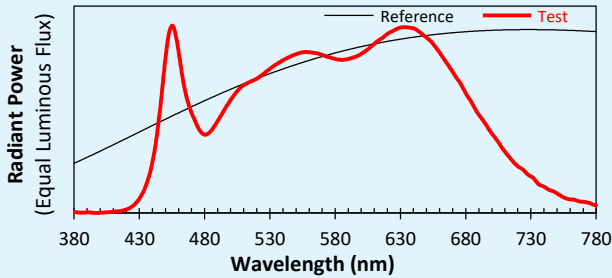

Date de publication SEPTEMBRE 2022.

VERSION 22C

SYCLOSPOT LP18

Colorimétries

Source: COB 4000K

Date: 06/07/2022

Manufacturer: SPX LIGHTING

Model: SYCLOSPOT 4000K