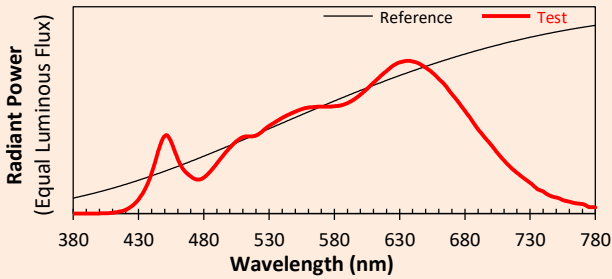

SYCLOSPOT LP18

Colorimétries

Source: COB 3000K

Manufacturer: SPX LIGHTING

Date: 06/07/2022

Model: SYCLOSPOT 3000K

Notes:

Valeurs données à titre indicatif, variant autour de la valeur typique.

x 0.4251
y 0.4021
u' 0.2438
v' 0.5189

CIE 13.3-1995
(CRI)

R_a 98
R_g 99

SPX Lighting Site de production (Siège Social) Zac des Coinchettes 36 100 ISSOUDUN - France - Tél : 02 54 03 02 86

Bureaux commerciaux 10 rue des Marronniers 94 240 L'Hay Les Roses - France

Contacts au +33 01 82 33 02 80 - contact@spx-lighting.com - www.spx-lighting.com

Date de publication SEPTEMBRE 2022.

VERSION 22C