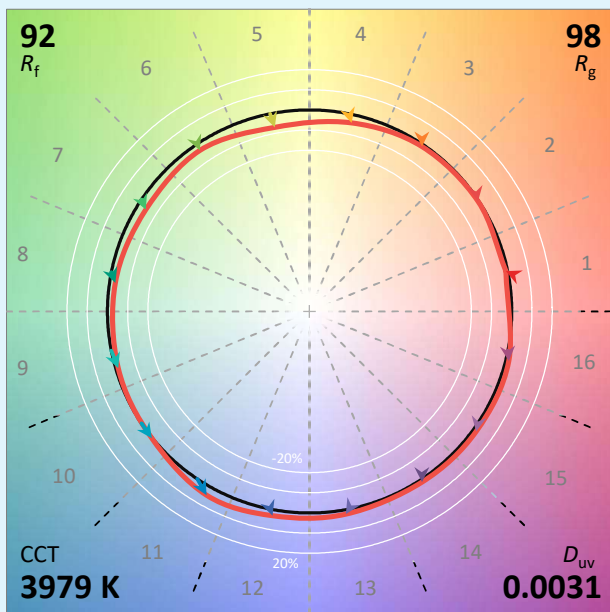

Date de publication SEPTEMBRE 2022.

VERSION 22C

SYCLOSPOT LP18

Colorimétries

Source: COB 4000K

Date: 06/07/2022

Manufacturer: SPX LIGHTING

Model: SYCLOSPOT 4000K