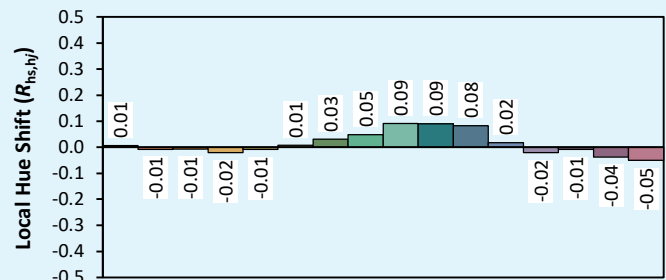

Date de publication SEPTEMBRE 2022.

VERSION 22C

SYCLOSPOT LP18

Colorimétries

Source: COB 4000K

Date: 06/07/2022

Manufacturer: SPX LIGHTING

Model: SYCLOSPOT 4000K