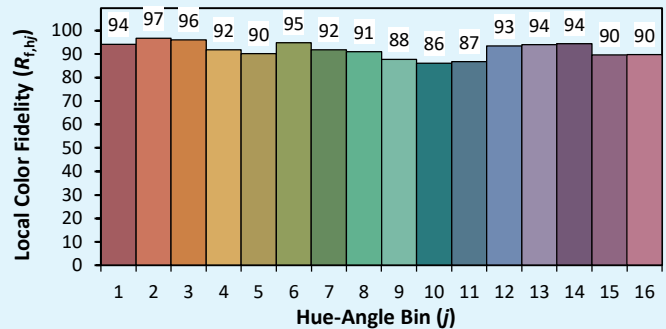

Date de publication SEPTEMBRE 2022.

VERSION 22C

SYCLOSPOT LP18

Colorimétries

Source: COB 4000K

Date: 06/07/2022

Manufacturer: SPX LIGHTING

Model: SYCLOSPOT 4000K