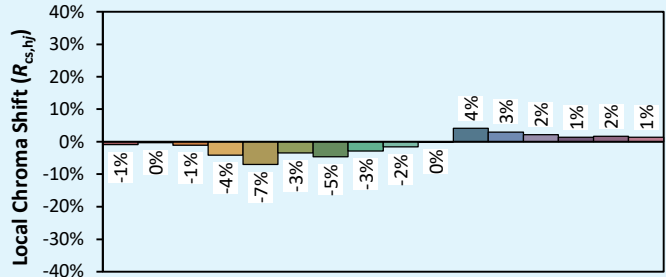

Date de publication SEPTEMBRE 2022.

VERSION 22C

SYCLOSPOT LP18

Colorimétries

Source: COB 4000K

Date: 06/07/2022

Manufacturer: SPX LIGHTING

Model: SYCLOSPOT 4000K