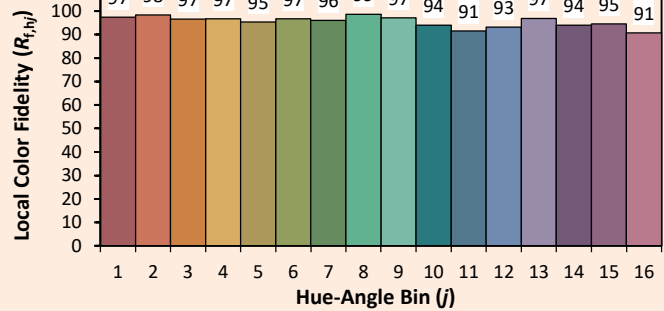

Source: COB 3000K

Manufacturer: SPX LIGHTING

Date: 06/07/2022

Model: SYCLOP 3000K