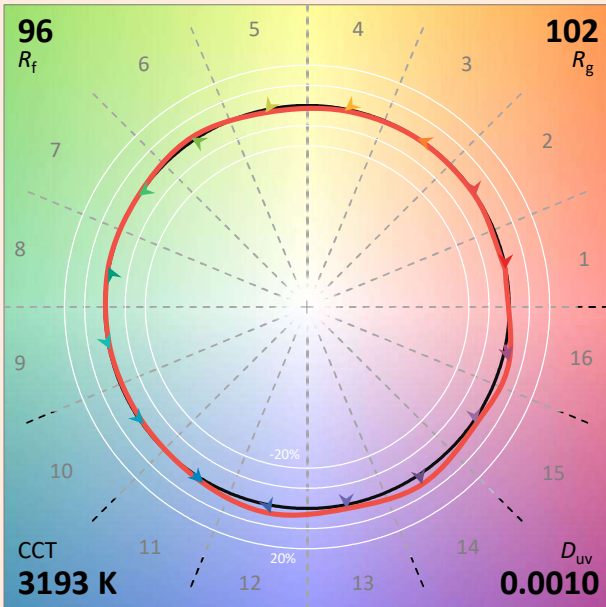

Source: COB 3000K

Manufacturer: SPX LIGHTING

Date: 06/07/2022

Model: SYCLOP 3000K