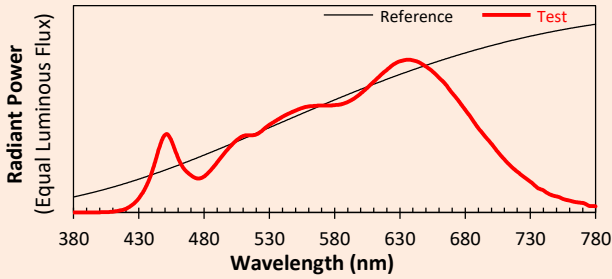

Source: COB 3000K

Manufacturer: SPX LIGHTING

Date: 06/07/2022

Model: SYCLOP 3000K