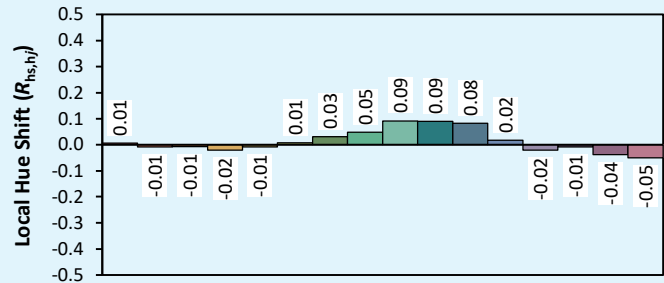

Source: COB 4000K

Manufacturer: SPX LIGHTING

Date: 06/07/2022

Model: SYCLOP 4000K