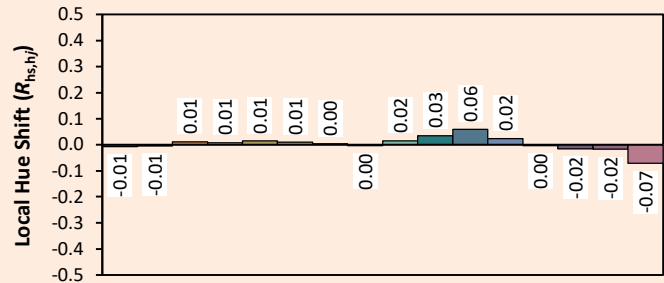

Source: COB 3000K

Manufacturer: SPX LIGHTING

Date: 06/07/2022

Model: SYCLOP 3000K