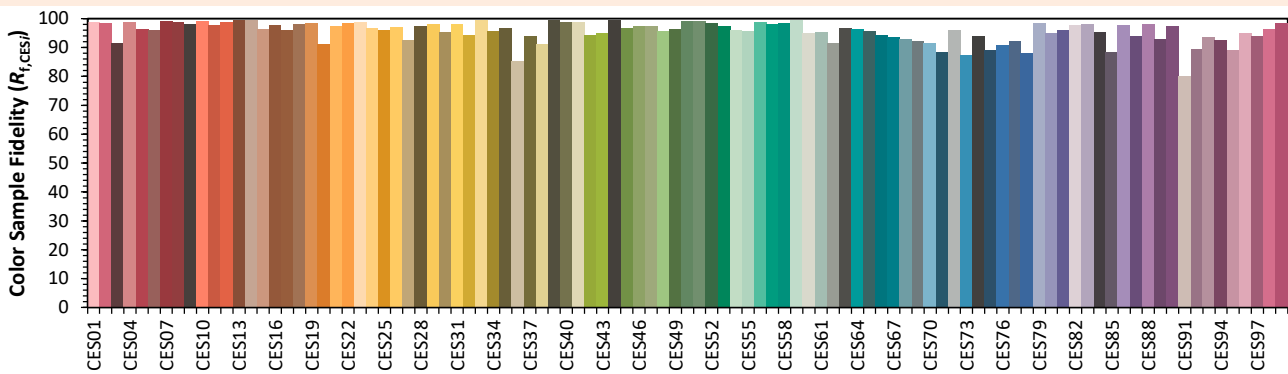

Source: COB 3000K

Manufacturer: SPX LIGHTING

Date: 06/07/2022

Model: SYCLOP 3000K