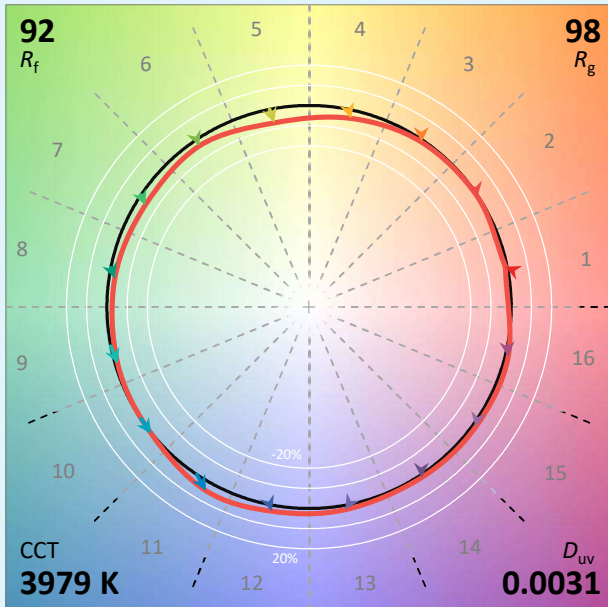

Source: COB 4000K

Manufacturer: SPX LIGHTING

Date: 06/07/2022

Model: SYCLOP 4000K