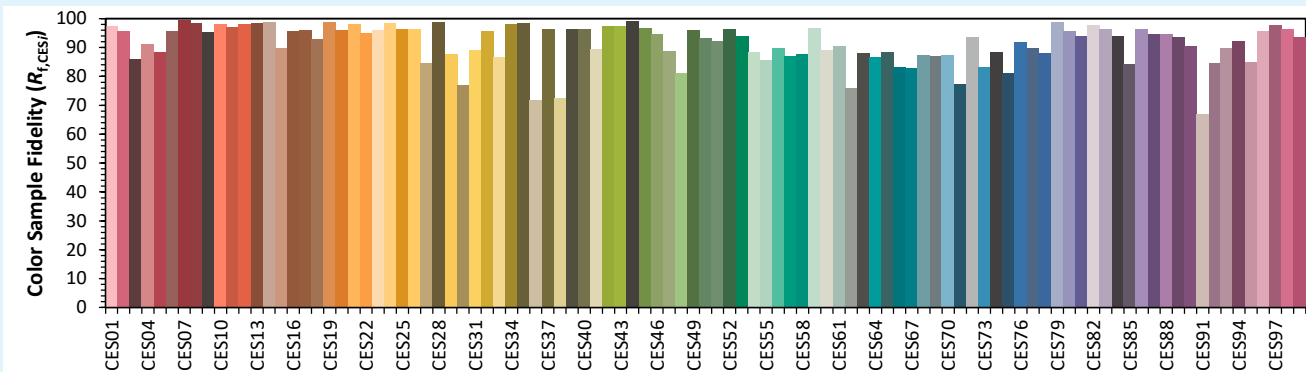

Source: COB 4000K

Manufacturer: SPX LIGHTING

Date: 06/07/2022

Model: SYCLOP 4000K