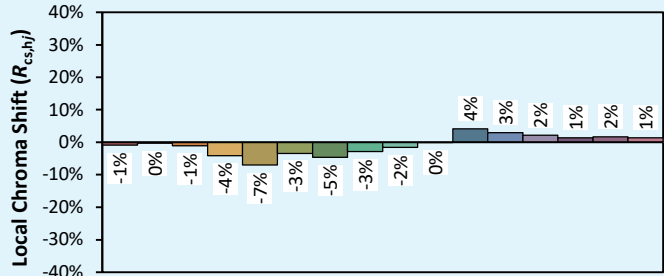

Source: COB 4000K

Manufacturer: SPX LIGHTING

Date: 06/07/2022

Model: SYCLOP 4000K