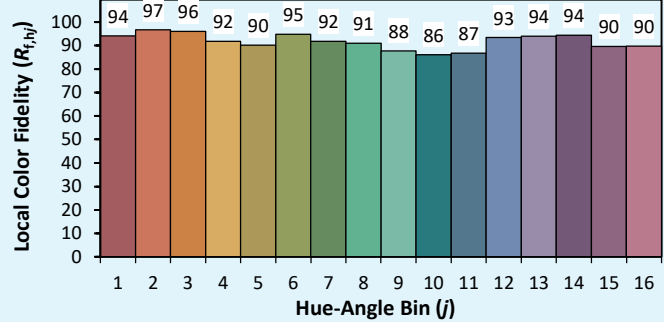

Source: COB 4000K

Manufacturer: SPX LIGHTING

Date: 06/07/2022

Model: SYCLOP 4000K