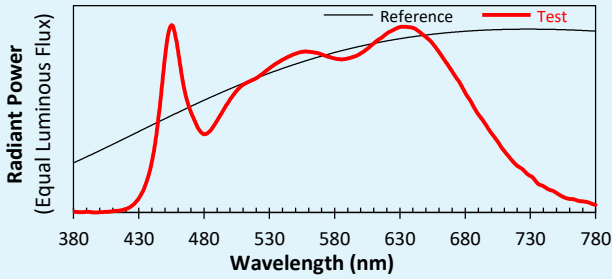

Source: COB 4000K

Manufacturer: SPX LIGHTING

Date: 06/07/2022

Model: SYCLOP 4000K