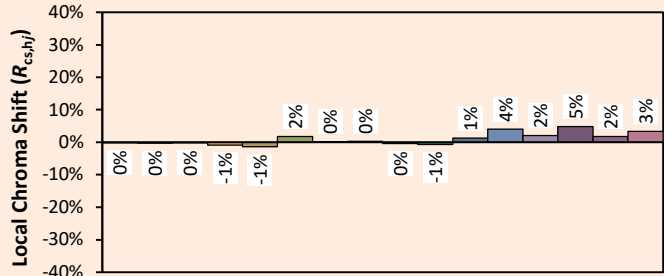

Source: COB 3000K

Manufacturer: SPX LIGHTING

Date: 06/07/2022

Model: SYCLOP 3000K