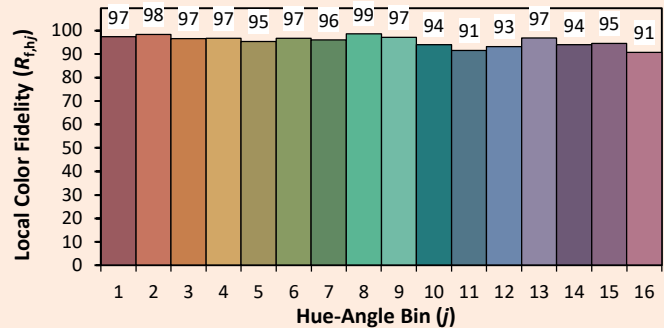

Source: COB 3000K

Manufacturer: SPX LIGHTING

Date: 06/07/2022

Model: SYCLOP 3000K