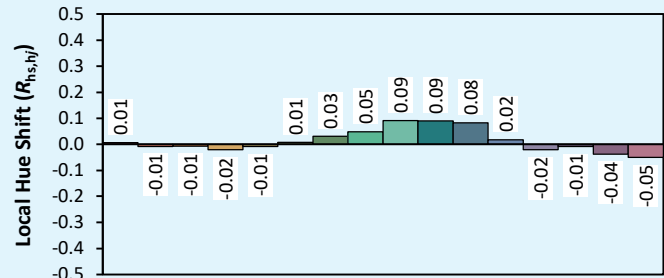

Source: COB 4000K

Manufacturer: SPX LIGHTING

Date: 06/07/2022

Model: SYCLOP 4000K