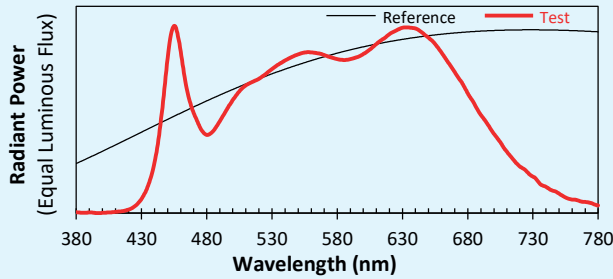

Source: COB 4000K

Manufacturer: SPX LIGHTING

Date: 06/07/2022

Model: SYCLOP 4000K