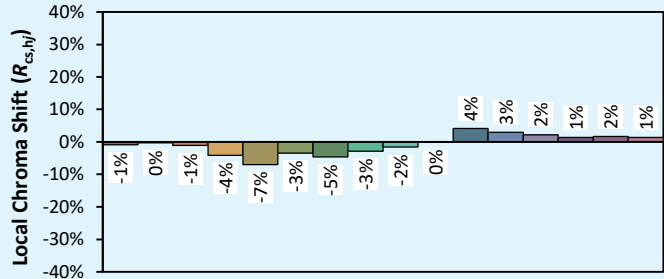

Source: COB 4000K

Manufacturer: SPX LIGHTING

Date: 06/07/2022

Model: SYCLOP 4000K