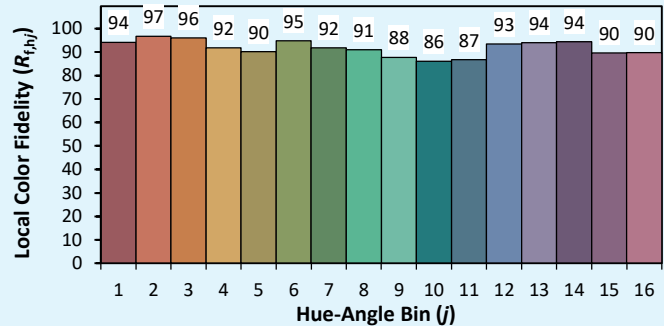

Source: COB 4000K

Manufacturer: SPX LIGHTING

Date: 06/07/2022

Model: SYCLOP 4000K