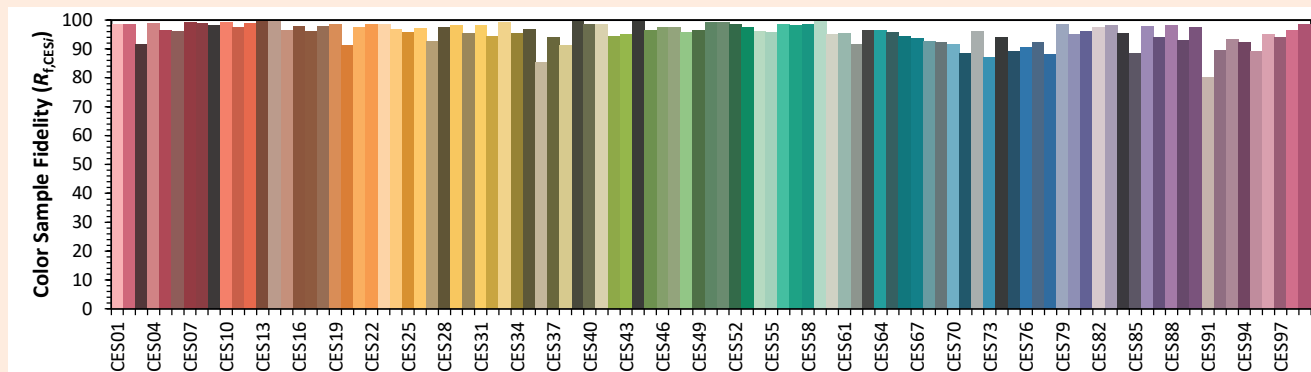

Source: COB 3000K

Manufacturer: SPX LIGHTING

Date: 06/07/2022

Model: SYCLOP 3000K