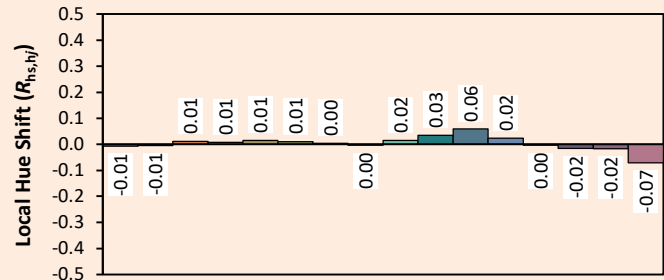

Source: COB 3000K

Manufacturer: SPX LIGHTING

Date: 06/07/2022

Model: SYCLOP 3000K