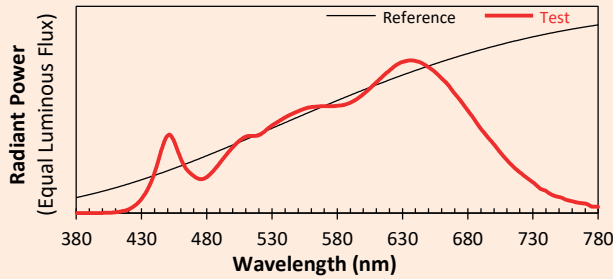

Source: COB 3000K

Manufacturer: SPX LIGHTING

Date: 06/07/2022

Model: SYCLOP 3000K