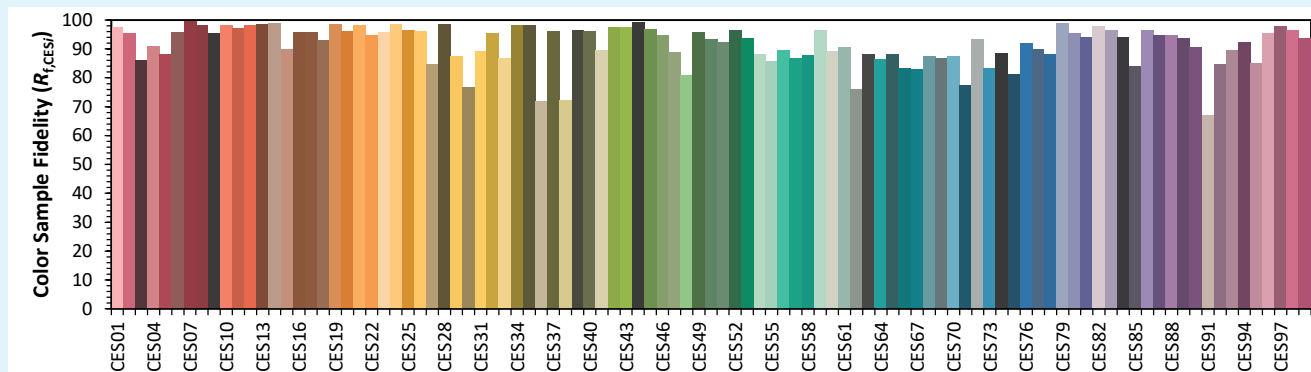

Source: COB 4000K

Manufacturer: SPX LIGHTING

Date: 06/07/2022

Model: SYCLOP 4000K