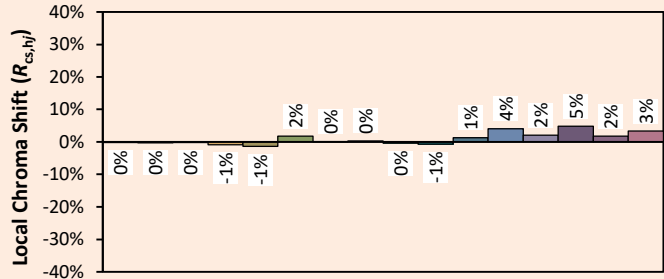

Source: COB 3000K

Manufacturer: SPX LIGHTING

Date: 06/07/2022

Model: SYCLOP 3000K