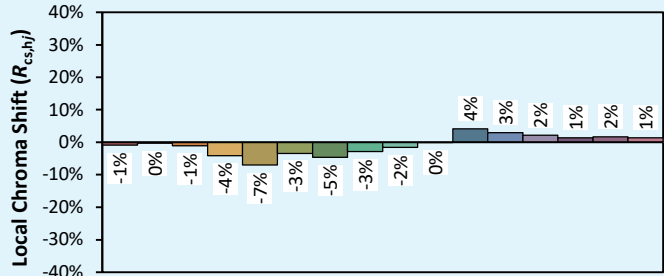

Date de publication SEPTEMBRE 2022

VERSION 22C

SYCLOP LP18

Colorimétries

Source: COB 4000K

Manufacturer: SPX LIGHTING

Date: 06/07/2022

Model: SYCLOP 4000K