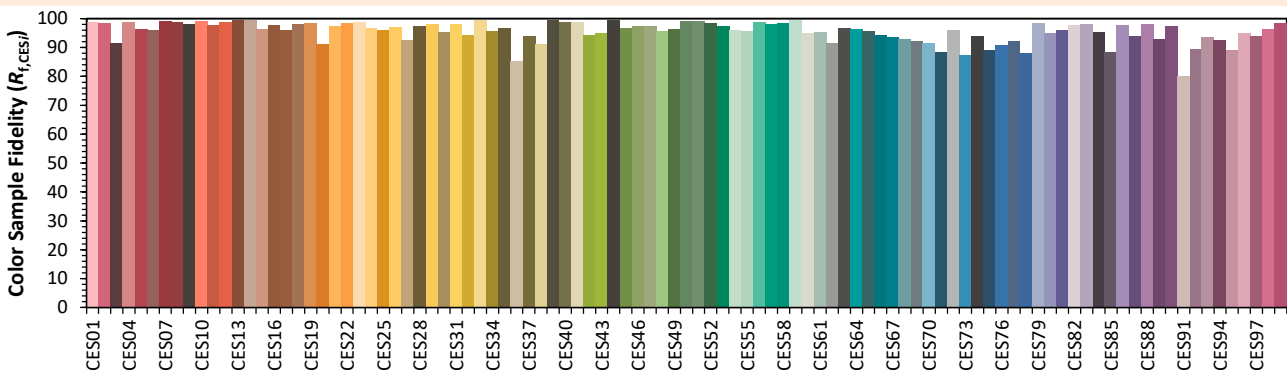

Source: COB 3000K

Date: 06/07/2022

Manufacturer: SPX LIGHTING

Model: SYCLOP 3000K