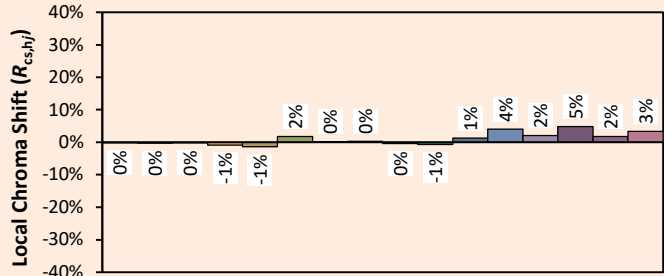

Source: COB 3000K

Date: 06/07/2022

Manufacturer: SPX LIGHTING

Model: SYCLOP 3000K