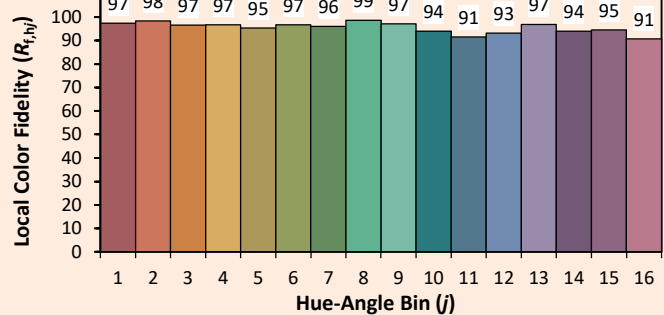

Source: COB 3000K

Date: 06/07/2022

Manufacturer: SPX LIGHTING

Model: SYCLOP 3000K