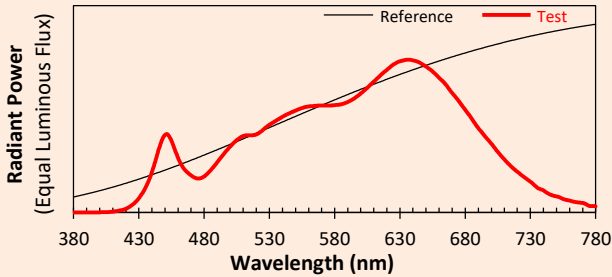

Source: COB 3000K

Date: 06/07/2022

Manufacturer: SPX LIGHTING

Model: SYCLOP 3000K