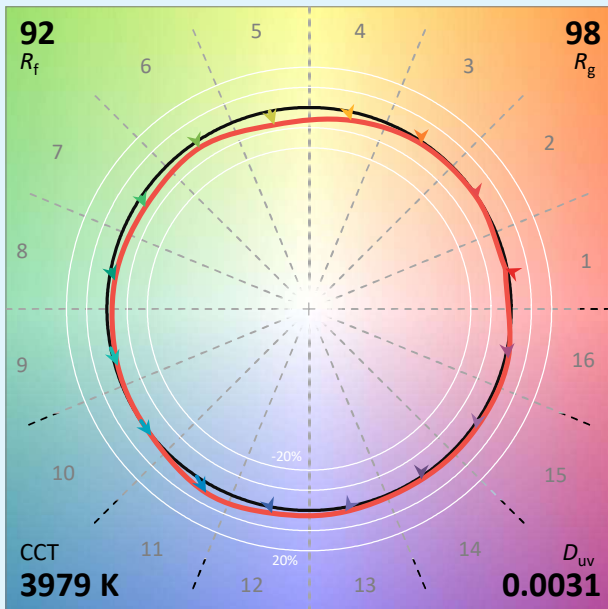

Date de publication SEPTEMBRE 2022

VERSION 22C

SYCLOP LP18

Colorimétries

Source: COB 4000K

Manufacturer: SPX LIGHTING

Date: 06/07/2022

Model: SYCLOP 4000K