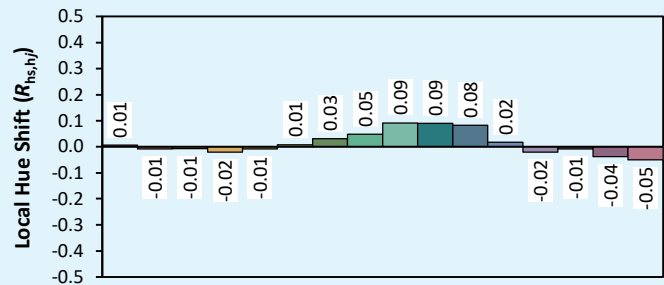

Date de publication SEPTEMBRE 2022

VERSION 22C

SYCLOP LP18

Colorimétries

Source: COB 4000K

Manufacturer: SPX LIGHTING

Date: 06/07/2022

Model: SYCLOP 4000K