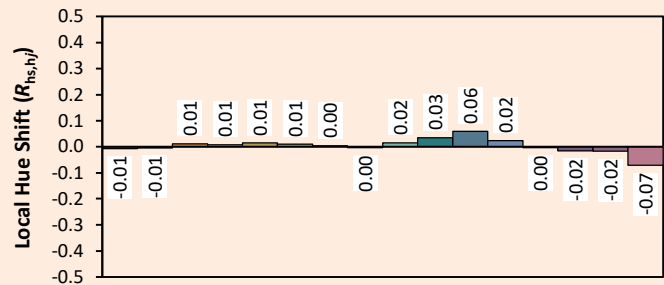

Source: COB 3000K

Date: 06/07/2022

Manufacturer: SPX LIGHTING

Model: SYCLOP 3000K