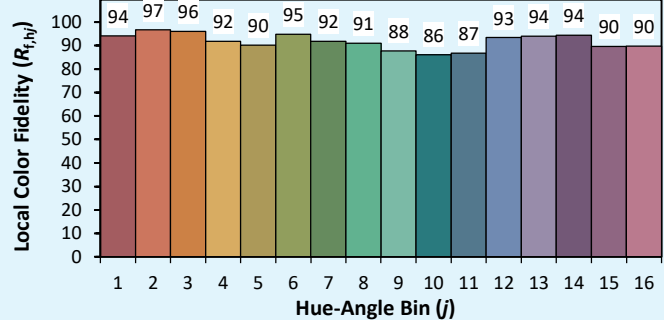

Date de publication SEPTEMBRE 2022

VERSION 22C

SYCLOP LP18

Colorimétries

Source: COB 4000K

Manufacturer: SPX LIGHTING

Date: 06/07/2022

Model: SYCLOP 4000K