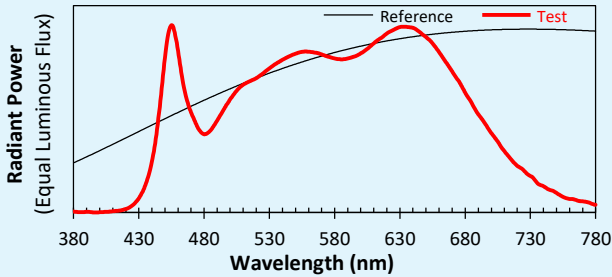

Date de publication SEPTEMBRE 2022

VERSION 22C

SYCLOP LP18

Colorimétries

Source: COB 4000K

Manufacturer: SPX LIGHTING

Date: 06/07/2022

Model: SYCLOP 4000K