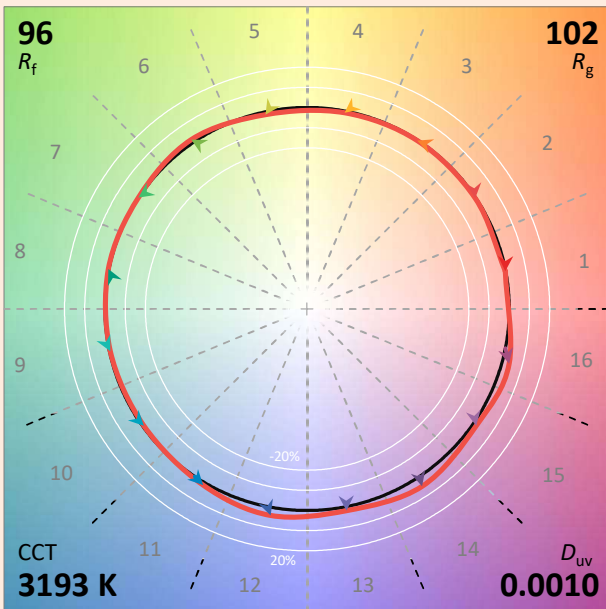

Source: COB 3000K

Date: 06/07/2022

Manufacturer: SPX LIGHTING

Model: SYCLOP 3000K