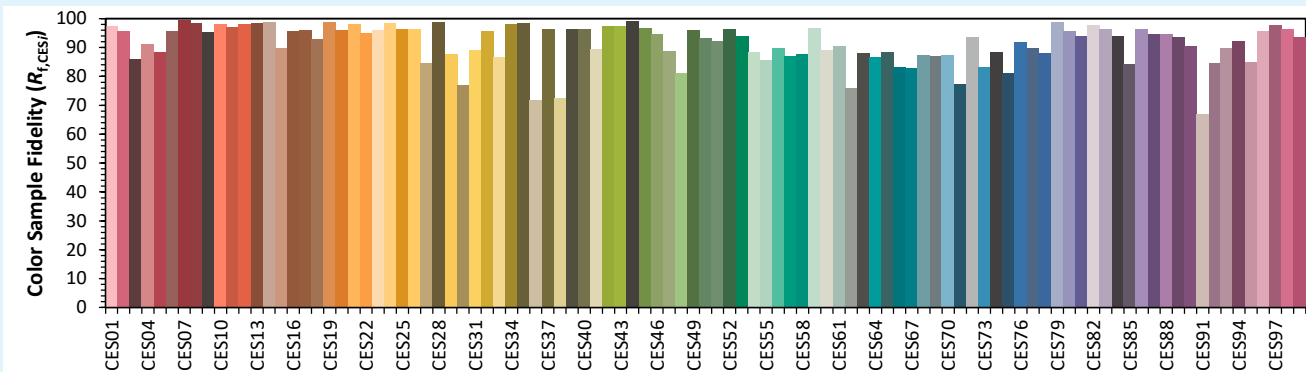

Date de publication SEPTEMBRE 2022

VERSION 22C

SYCLOP LP18

Colorimétries

Source: COB 4000K

Manufacturer: SPX LIGHTING

Date: 06/07/2022

Model: SYCLOP 4000K