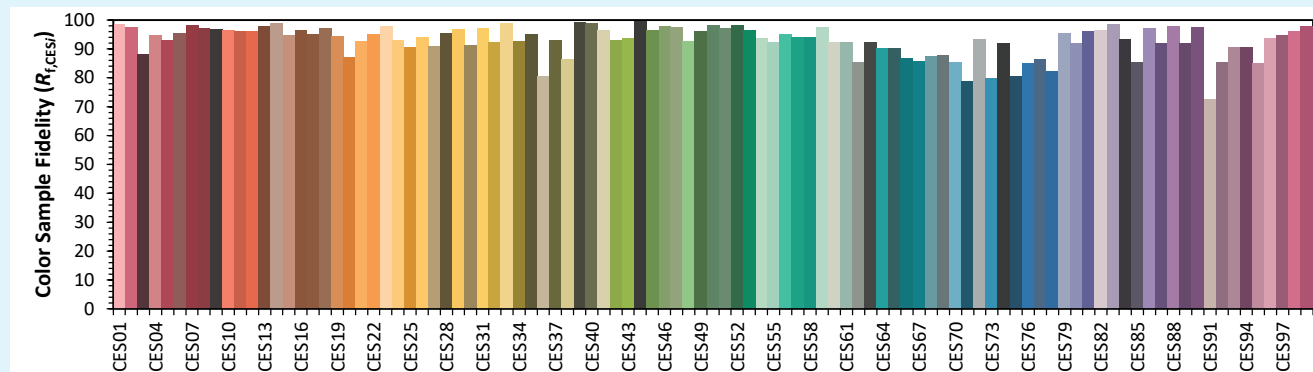

ISCAD

Colorimétries

Source: COB 4000K

Manufacturer: SPX LIGHTING

Date: 17/03/2023

Model: ISCAD 4000K

Notes:

Valeurs données à titre indicatif, variant autour de la valeur typique.

x **0.3749**
y **0.3756**
u' **0.2220**
v' **0.5002**

CIE 13.3-1995
(CRI)

R_a 96
R_g 93

SPX Lighting Site de production (Siège Social) Zac des Coinchettes 36 100 ISSOUDUN - France - Tél : 02 54 03 02 86
Bureaux commerciaux 10 rue des Marronniers 94 240 L'Hay Les Roses - France
Contacts au +33 01 82 33 02 80 - contact@spx-lighting.com - www.spx-lighting.com

Date de publication MARS 2023
VERSION 23A