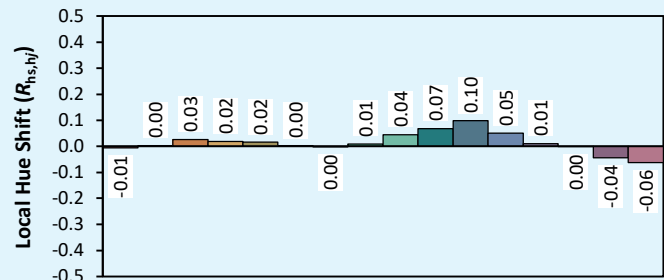

ISCAD

Colorimétries

Source: COB 4000K

Manufacturer: SPX LIGHTING

Date: 17/03/2023

Model: ISCAD 4000K

Notes:

Valeurs données à titre indicatif, variant autour de la valeur typique.

x **0.3749**
y **0.3756**
u' **0.2220**
v' **0.5002**

CIE 13.3-1995
(CRI)

R_a 96
R_g 93

SPX Lighting Site de production (Siège Social) Zac des Coinchettes 36 100 ISSOUDUN - France - Tél : 02 54 03 02 86
Bureaux commerciaux 10 rue des Marronniers 94 240 L'Hay Les Roses - France
Contacts au +33 01 82 33 02 80 - contact@spx-lighting.com - www.spx-lighting.com

Date de publication MARS 2023
VERSION 23A