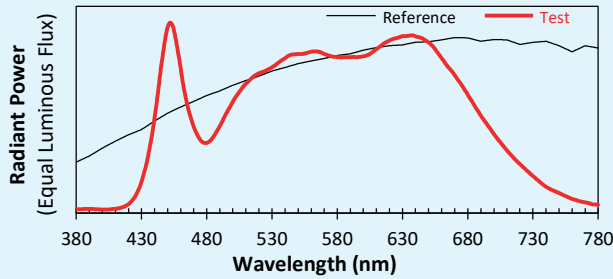

ISCAD

Colorimétries

Source: COB 4000K

Manufacturer: SPX LIGHTING

Date: 17/03/2023

Model: ISCAD 4000K

Notes:

Valeurs données à titre indicatif, variant autour de la valeur typique.

x **0.3749**
y **0.3756**
u' **0.2220**
v' **0.5002**

CIE 13.3-1995
(CRI)

R_a 96
R_g 93

SPX Lighting Site de production (Siège Social) Zac des Coinchettes 36 100 ISSOUDUN - France - Tél : 02 54 03 02 86
Bureaux commerciaux 10 rue des Marronniers 94 240 L'Hay Les Roses - France
Contacts au +33 01 82 33 02 80 - contact@spx-lighting.com - www.spx-lighting.com

Date de publication MARS 2023
VERSION 23A