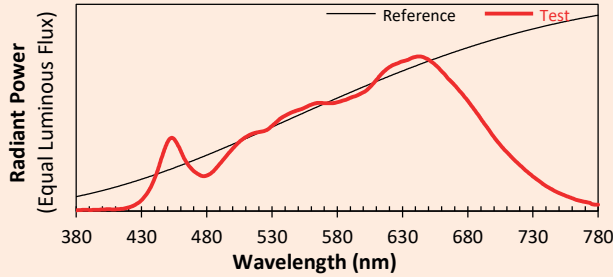

Source: COB 3000K

Manufacturer: SPX LIGHTING

Date: 17/03/2023

Model: ISCAD 3000K