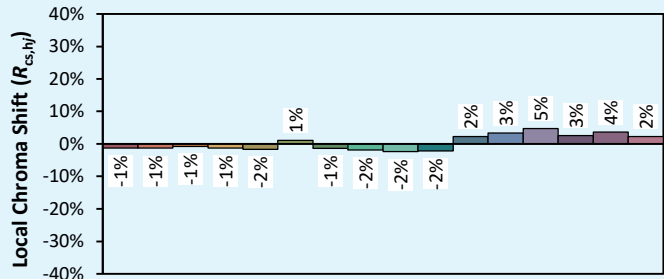

ISCAD

Colorimétries

Source: COB 4000K

Manufacturer: SPX LIGHTING

Date: 17/03/2023

Model: ISCAD 4000K

Notes:

Valeurs données à titre indicatif, variant autour de la valeur typique.

x **0.3749**
y **0.3756**
u' **0.2220**
v' **0.5002**

CIE 13.3-1995
(CRI)

R_a 96
R_g 93

SPX Lighting Site de production (Siège Social) Zac des Coinchettes 36 100 ISSOUDUN - France - Tél : 02 54 03 02 86
Bureaux commerciaux 10 rue des Marronniers 94 240 L'Hay Les Roses - France
Contacts au +33 01 82 33 02 80 - contact@spx-lighting.com - www.spx-lighting.com

Date de publication MARS 2023
VERSION 23A