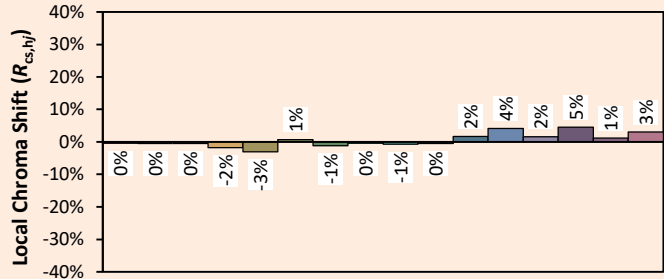

Source: COB 3000K

Manufacturer: SPX LIGHTING

Date: 17/03/2023

Model: ISCAD 3000K