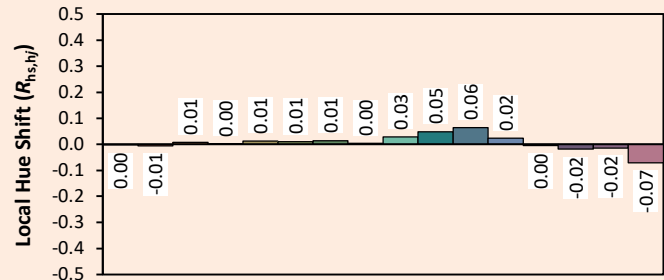

Source: COB 3000K

Manufacturer: SPX LIGHTING

Date: 17/03/2023

Model: ISCAD 3000K