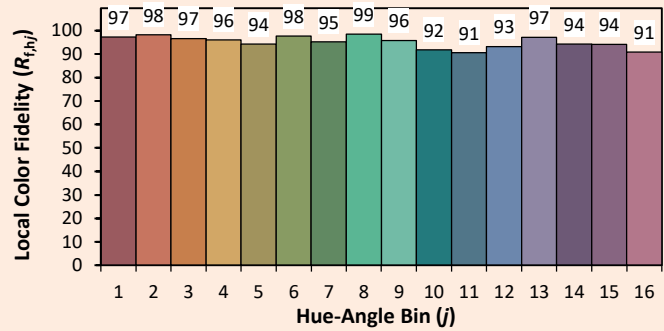

Source: COB 3000K

Manufacturer: SPX LIGHTING

Date: 17/03/2023

Model: ISCAD 3000K