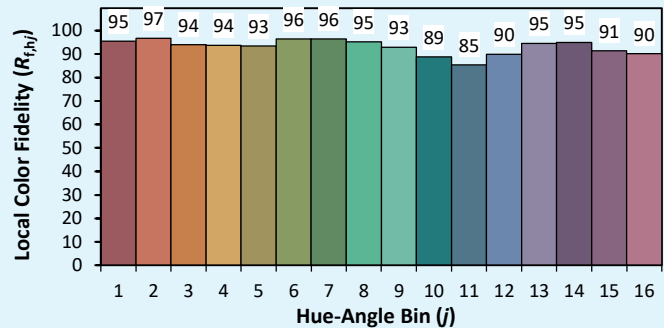

ISCAD

Colorimétries

Source: COB 4000K

Manufacturer: SPX LIGHTING

Date: 17/03/2023

Model: ISCAD 4000K

Notes:

Valeurs données à titre indicatif, variant autour de la valeur typique.

x **0.3749**
y **0.3756**
u' **0.2220**
v' **0.5002**

CIE 13.3-1995
(CRI)

R_a 96
R_g 93

SPX Lighting Site de production (Siège Social) Zac des Coinchettes 36 100 ISSOUDUN - France - Tél : 02 54 03 02 86
Bureaux commerciaux 10 rue des Marronniers 94 240 L'Hay Les Roses - France
Contacts au +33 01 82 33 02 80 - contact@spx-lighting.com - www.spx-lighting.com

Date de publication MARS 2023
VERSION 23A