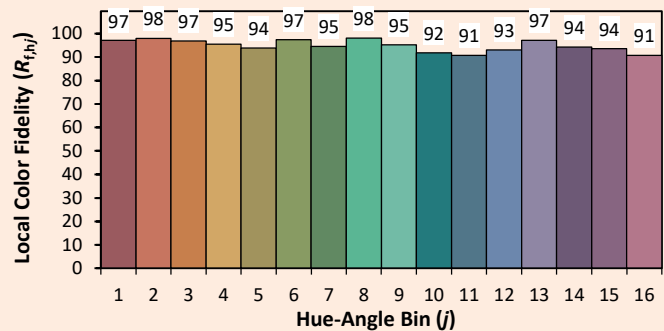

Gamme ILYAD

ILYAD Wash LP 25

Colorimétries

Source: COB 3000K

Manufacturer: SPX LIGHTING

Date: 22/07/2022

Model: ILYAD 3000K

Notes:

Valeurs données à titre indicatif, variant autour de la valeur typique.

x 0.4362
y 0.4085
u' 0.2482
v' 0.5230

CIE 13.3-1995
(CRI)
R_a 98
R₉ 100

SPX Lighting Site de production (Siège Social) Zac des Coinchettes 36 100 ISSOUDUN - France - Tél : 02 54 03 02 86
Bureaux commerciaux 10 rue des Marronniers 94 240 L'Hay Les Roses - France
Contacts au +33 01 82 33 02 80 - contact@spx-lighting.com - www.spx-lighting.com

Date de publication SEPTEMBRE 2022 -
VERSION 22C