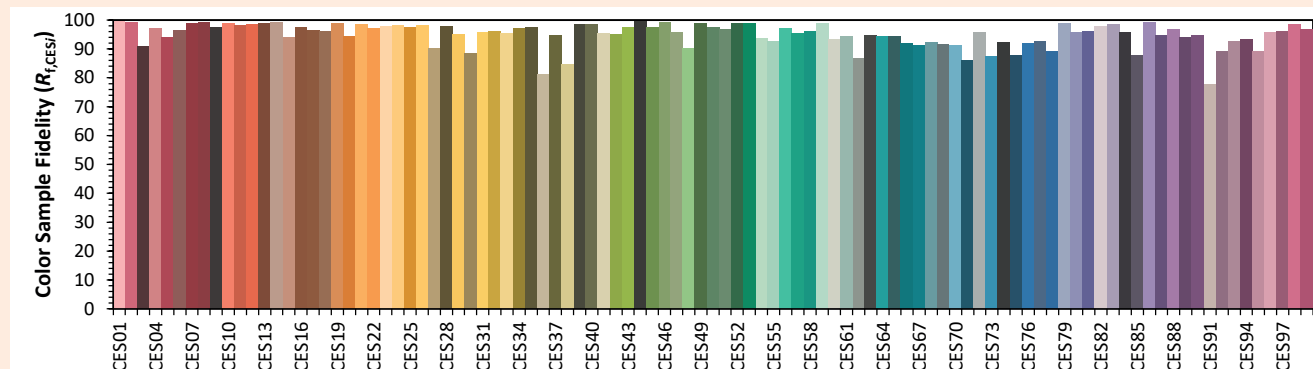

Gamme ILYAD

ILYAD Wash LP 25

Colorimétries

Source: COB 3000K

Manufacturer: SPX LIGHTING

Date: 22/07/2022

Model: ILYAD 3000K

Notes:

Valeurs données à titre indicatif, variant autour de la valeur typique.

x 0.4362
y 0.4085
u' 0.2482
v' 0.5230

CIE 13.3-1995
(CRI)
R_a 98
R₉ 100

SPX Lighting Site de production (Siège Social) Zac des Coinchettes 36 100 ISSOUDUN - France - Tél : 02 54 03 02 86
Bureaux commerciaux 10 rue des Marronniers 94 240 L'Hay Les Roses - France
Contacts au +33 01 82 33 02 80 - contact@spx-lighting.com - www.spx-lighting.com

Date de publication SEPTEMBRE 2022 -
VERSION 22C