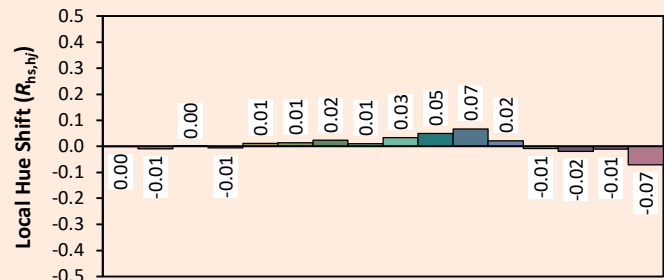

Gamme ILYAD

ILYAD Wash LP 25

Colorimétries

Source: COB 3000K

Manufacturer: SPX LIGHTING

Date: 22/07/2022

Model: ILYAD 3000K

Notes:

Valeurs données à titre indicatif, variant autour de la valeur typique.

x 0.4362
y 0.4085
u' 0.2482
v' 0.5230

CIE 13.3-1995
(CRI)
R_a 98
R₉ 100

SPX Lighting Site de production (Siège Social) Zac des Coinchettes 36 100 ISSOUDUN - France - Tél : 02 54 03 02 86
Bureaux commerciaux 10 rue des Marronniers 94 240 L'Hay Les Roses - France
Contacts au +33 01 82 33 02 80 - contact@spx-lighting.com - www.spx-lighting.com

Date de publication SEPTEMBRE 2022 -
VERSION 22C