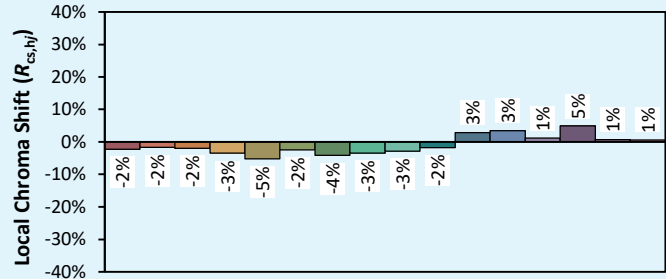

Gamme ILYAD

ILYAD Wash LP 25

Colorimétries

Source: COB 4000K

Manufacturer: SPX LIGHTING

Date: 22/07/2022

Model: ILYAD 4000K

Notes:

Valeurs données à titre indicatif, variant autour de la valeur typique.

x 0.3925
y 0.3962
u' 0.2253
v' 0.5116

CIE 13.3-1995 (CRI)

R_a 94
R_g 83

SPX Lighting Site de production (Siège Social) Zac des Coinchettes 36 100 ISSOUDUN - France - Tél : 02 54 03 02 86
Bureaux commerciaux 10 rue des Marronniers 94 240 L'Hay Les Roses - France
Contacts au +33 01 82 33 02 80 - contact@spx-lighting.com - www.spx-lighting.com

Date de publication SEPTEMBRE 2022 - VERSION 22C