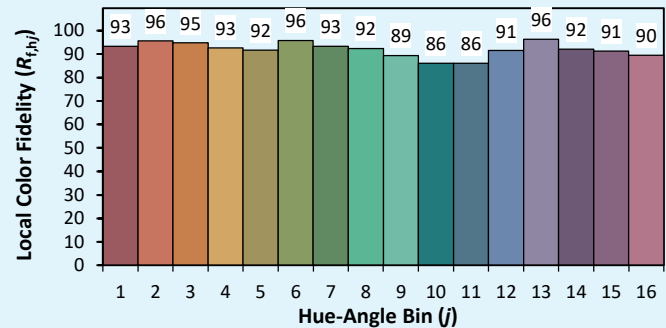

Gamme ILYAD

ILYAD Wash LP 25

Colorimétries

Source: COB 4000K

Manufacturer: SPX LIGHTING

Date: 22/07/2022

Model: ILYAD 4000K

Notes:

Valeurs données à titre indicatif, variant autour de la valeur typique.

x 0.3925
y 0.3962
u' 0.2253
v' 0.5116

CIE 13.3-1995 (CRI)

R_a 94
R_g 83

SPX Lighting Site de production (Siège Social) Zac des Coinchettes 36 100 ISSOUDUN - France - Tél : 02 54 03 02 86
Bureaux commerciaux 10 rue des Marronniers 94 240 L'Hay Les Roses - France
Contacts au +33 01 82 33 02 80 - contact@spx-lighting.com - www.spx-lighting.com

Date de publication SEPTEMBRE 2022 - VERSION 22C