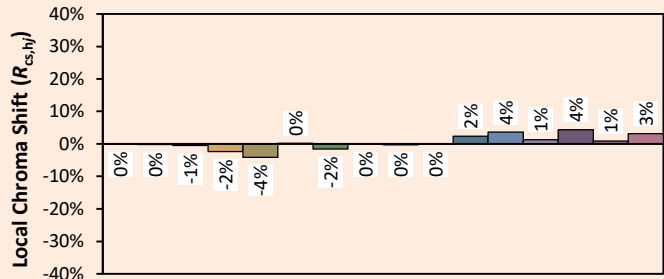

Gamme ILYAD

ILYAD Wash LP 25

Colorimétries

Source: COB 3000K

Manufacturer: SPX LIGHTING

Date: 22/07/2022

Model: ILYAD 3000K

Notes:

Valeurs données à titre indicatif, variant autour de la valeur typique.

x 0.4362
y 0.4085
u' 0.2482
v' 0.5230

CIE 13.3-1995
(CRI)
R_a 98
R₉ 100

SPX Lighting Site de production (Siège Social) Zac des Coinchettes 36 100 ISSOUDUN - France - Tél : 02 54 03 02 86
Bureaux commerciaux 10 rue des Marronniers 94 240 L'Hay Les Roses - France
Contacts au +33 01 82 33 02 80 - contact@spx-lighting.com - www.spx-lighting.com

Date de publication SEPTEMBRE 2022 -
VERSION 22C