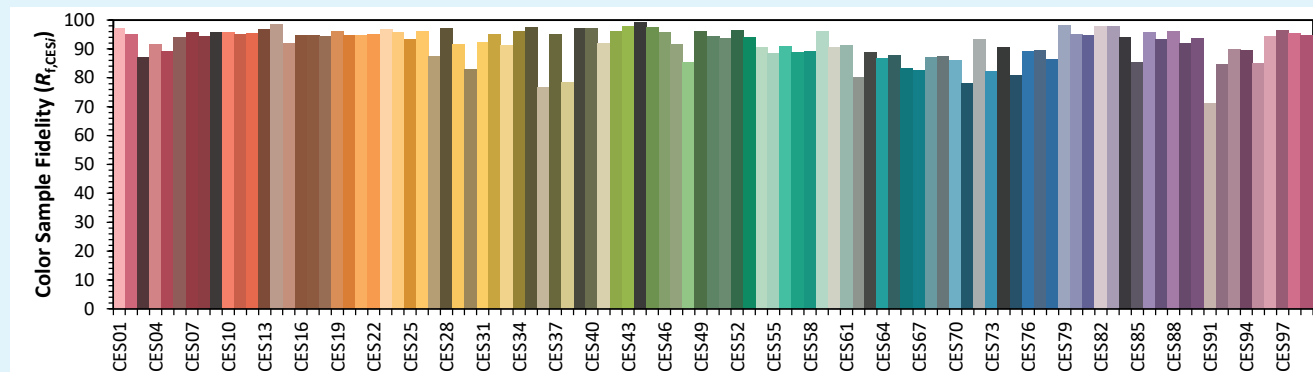

Gamme ILYAD

ILYAD Wash LP 25

Colorimétries

Source: COB 4000K

Manufacturer: SPX LIGHTING

Date: 22/07/2022

Model: ILYAD 4000K

Notes:

Valeurs données à titre indicatif, variant autour de la valeur typique.

x 0.3925
y 0.3962
u' 0.2253
v' 0.5116

CIE 13.3-1995 (CRI)

R_a 94
R_g 83

SPX Lighting Site de production (Siège Social) Zac des Coinchettes 36 100 ISSOUDUN - France - Tél : 02 54 03 02 86
Bureaux commerciaux 10 rue des Marronniers 94 240 L'Hay Les Roses - France
Contacts au +33 01 82 33 02 80 - contact@spx-lighting.com - www.spx-lighting.com

Date de publication SEPTEMBRE 2022 - VERSION 22C