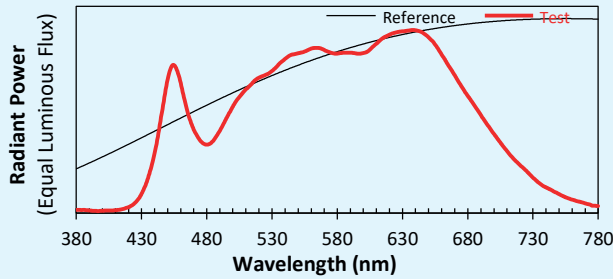

Gamme ILYAD

ILYAD Wash LP 25

Colorimétries

Source: COB 4000K

Manufacturer: SPX LIGHTING

Date: 22/07/2022

Model: ILYAD 4000K

Notes:

Valeurs données à titre indicatif, variant autour de la valeur typique.

x 0.3925
y 0.3962
u' 0.2253
v' 0.5116

CIE 13.3-1995 (CRI)

R_a 94
R_g 83

SPX Lighting Site de production (Siège Social) Zac des Coinchettes 36 100 ISSOUDUN - France - Tél : 02 54 03 02 86
Bureaux commerciaux 10 rue des Marronniers 94 240 L'Hay Les Roses - France
Contacts au +33 01 82 33 02 80 - contact@spx-lighting.com - www.spx-lighting.com

Date de publication SEPTEMBRE 2022 - VERSION 22C