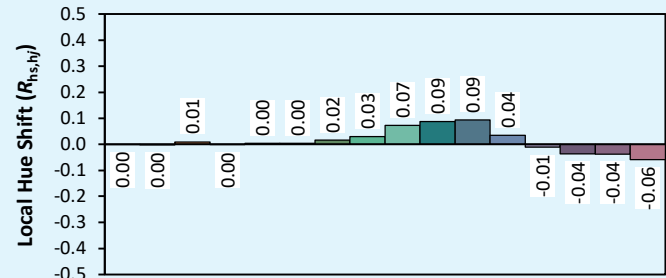

Gamme ILYAD

ILYAD Wash LP 25

Colorimétries

Source: COB 4000K

Manufacturer: SPX LIGHTING

Date: 22/07/2022

Model: ILYAD 4000K

Notes:

Valeurs données à titre indicatif, variant autour de la valeur typique.

x 0.3925
y 0.3962
u' 0.2253
v' 0.5116

CIE 13.3-1995 (CRI)

R_a 94
R_g 83

SPX Lighting Site de production (Siège Social) Zac des Coinchettes 36 100 ISSOUDUN - France - Tél : 02 54 03 02 86
Bureaux commerciaux 10 rue des Marronniers 94 240 L'Hay Les Roses - France
Contacts au +33 01 82 33 02 80 - contact@spx-lighting.com - www.spx-lighting.com

Date de publication SEPTEMBRE 2022 - VERSION 22C