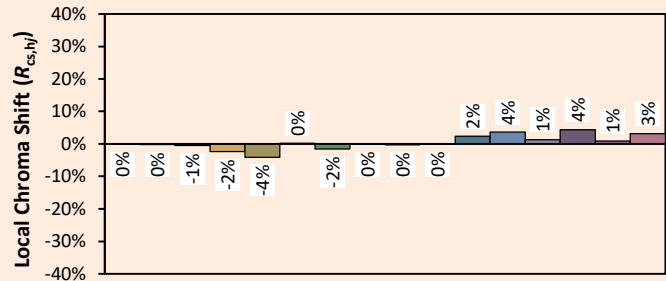

Gamme ILYAD

ILYAD Wash LP 18

Colorimétries

Source: COB 3000K

Manufacturer: SPX LIGHTING

Date: 22/07/2022

Model: ILYAD 3000K

Notes:

Valeurs données à titre indicatif, variant autour de la valeur typique.

x 0.4362
y 0.4085
u' 0.2482
v' 0.5230

CIE 13.3-1995 (CRI)

R_a 98
R_g 100

SPX Lighting Site de production (Siège Social) Zac des Coinchettes 36 100 ISSOUDUN - France - Tél : 02 54 03 02 86
Bureaux commerciaux 10 rue des Marronniers 94 240 L'Hay Les Roses - France
Contacts au +33 01 82 33 02 80 - contact@spx-lighting.com - www.spx-lighting.com

Date de publication SEPTEMBRE 2022 - VERSION 22C