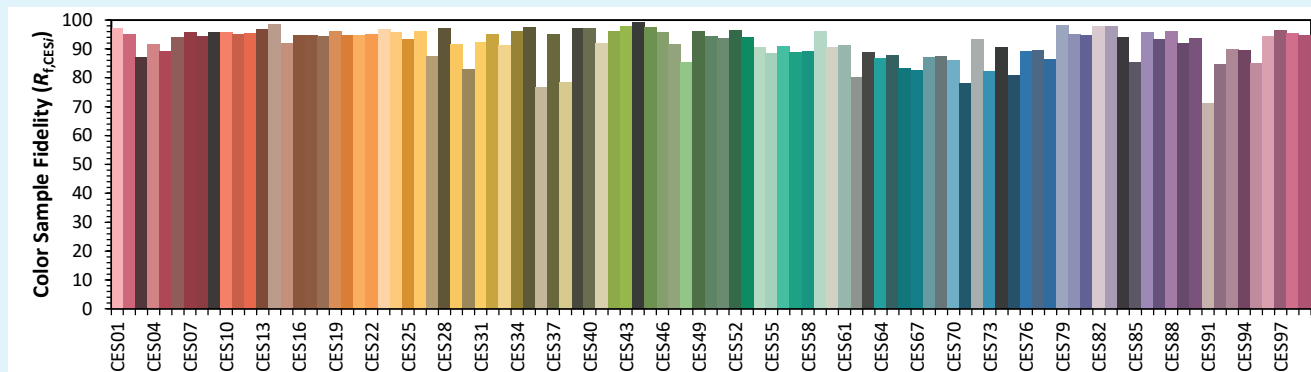

Gamme ILYAD

ILYAD Wash LP 18

Colorimétries

Source: COB 4000K

Manufacturer: SPX LIGHTING

Date: 22/07/2022

Model: ILYAD 4000K

Notes:

Valeurs données à titre indicatif, variant autour de la valeur typique.

x 0.3925
y 0.3962
u' 0.2253
v' 0.5116

CIE 13.3-1995 (CRI)	
R_a	94
R_g	83

SPX Lighting Site de production (Siège Social) Zac des Coinchettes 36 100 ISSOUDUN - France - Tél : 02 54 03 02 86
Bureaux commerciaux 10 rue des Marronniers 94 240 L'Hay Les Roses - France
Contacts au +33 01 82 33 02 80 - contact@spx-lighting.com - www.spx-lighting.com

Date de publication SEPTEMBRE 2022 - VERSION 22C