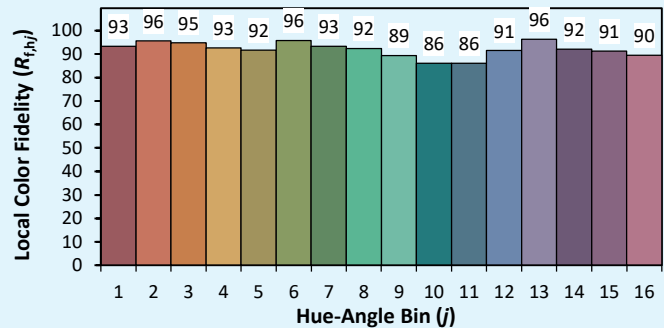

Gamme ILYAD

ILYAD Wash LP 18

Colorimétries

Source: COB 4000K

Manufacturer: SPX LIGHTING

Date: 22/07/2022

Model: ILYAD 4000K

Notes:

Valeurs données à titre indicatif, variant autour de la valeur typique.

x 0.3925
y 0.3962
u' 0.2253
v' 0.5116

CIE 13.3-1995 (CRI)	
R_a	94
R_g	83

SPX Lighting Site de production (Siège Social) Zac des Coinchettes 36 100 ISSOUDUN - France - Tél : 02 54 03 02 86
Bureaux commerciaux 10 rue des Marronniers 94 240 L'Hay Les Roses - France
Contacts au +33 01 82 33 02 80 - contact@spx-lighting.com - www.spx-lighting.com

Date de publication SEPTEMBRE 2022 - VERSION 22C