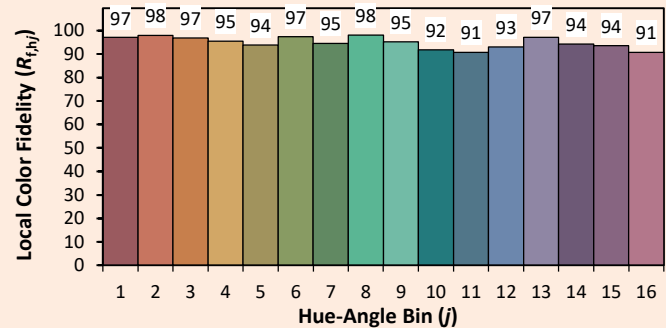

Gamme ILYAD

ILYAD Wash LP 18

Colorimétries

Source: COB 3000K

Manufacturer: SPX LIGHTING

Date: 22/07/2022

Model: ILYAD 3000K

Notes:

Valeurs données à titre indicatif, variant autour de la valeur typique.

x 0.4362
y 0.4085
u' 0.2482
v' 0.5230

CIE 13.3-1995 (CRI)

R_a 98
R_g 100

SPX Lighting Site de production (Siège Social) Zac des Coinchettes 36 100 ISSOUDUN - France - Tél : 02 54 03 02 86
Bureaux commerciaux 10 rue des Marronniers 94 240 L'Hay Les Roses - France
Contacts au +33 01 82 33 02 80 - contact@spx-lighting.com - www.spx-lighting.com

Date de publication SEPTEMBRE 2022 - VERSION 22C