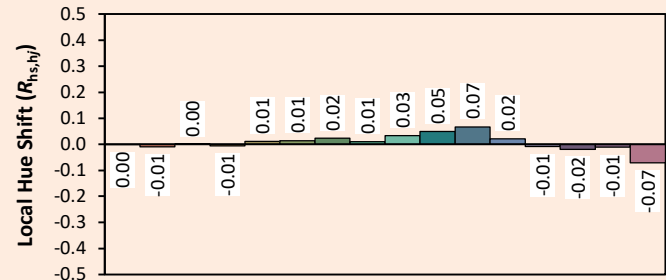

Gamme ILYAD

ILYAD Wash LP 18

Colorimétries

Source: COB 3000K

Manufacturer: SPX LIGHTING

Date: 22/07/2022

Model: ILYAD 3000K

Notes:

Valeurs données à titre indicatif, variant autour de la valeur typique.

x 0.4362
y 0.4085
u' 0.2482
v' 0.5230

CIE 13.3-1995 (CRI)

R_a 98
R_g 100

SPX Lighting Site de production (Siège Social) Zac des Coinchettes 36 100 ISSOUDUN - France - Tél : 02 54 03 02 86
Bureaux commerciaux 10 rue des Marronniers 94 240 L'Hay Les Roses - France
Contacts au +33 01 82 33 02 80 - contact@spx-lighting.com - www.spx-lighting.com

Date de publication SEPTEMBRE 2022 - VERSION 22C