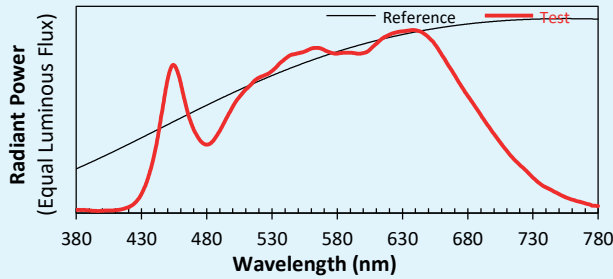

Gamme ILYAD

ILYAD Wash LP 18

Colorimétries

Source: COB 4000K

Manufacturer: SPX LIGHTING

Date: 22/07/2022

Model: ILYAD 4000K

Notes:

Valeurs données à titre indicatif, variant autour de la valeur typique.

x 0.3925
y 0.3962
u' 0.2253
v' 0.5116

CIE 13.3-1995 (CRI)	
R_a	94
R_g	83

SPX Lighting Site de production (Siège Social) Zac des Coinchettes 36 100 ISSOUDUN - France - Tél : 02 54 03 02 86
Bureaux commerciaux 10 rue des Marronniers 94 240 L'Hay Les Roses - France
Contacts au +33 01 82 33 02 80 - contact@spx-lighting.com - www.spx-lighting.com

Date de publication SEPTEMBRE 2022 - VERSION 22C