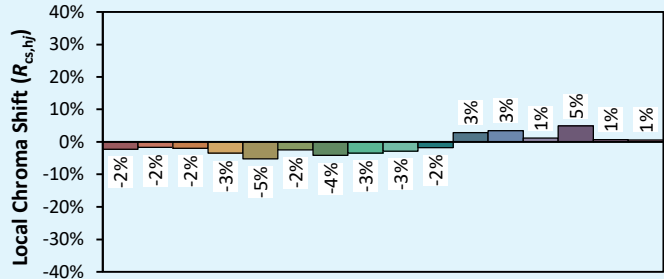

Gamme ILYAD

ILYAD Wash LP 18

Colorimétries

Source: COB 4000K

Manufacturer: SPX LIGHTING

Date: 22/07/2022

Model: ILYAD 4000K

Notes:

Valeurs données à titre indicatif, variant autour de la valeur typique.

x 0.3925
y 0.3962
u' 0.2253
v' 0.5116

CIE 13.3-1995 (CRI)	
R_a	94
R_g	83

SPX Lighting Site de production (Siège Social) Zac des Coinchettes 36 100 ISSOUDUN - France - Tél : 02 54 03 02 86
Bureaux commerciaux 10 rue des Marronniers 94 240 L'Hay Les Roses - France
Contacts au +33 01 82 33 02 80 - contact@spx-lighting.com - www.spx-lighting.com

Date de publication SEPTEMBRE 2022 - VERSION 22C