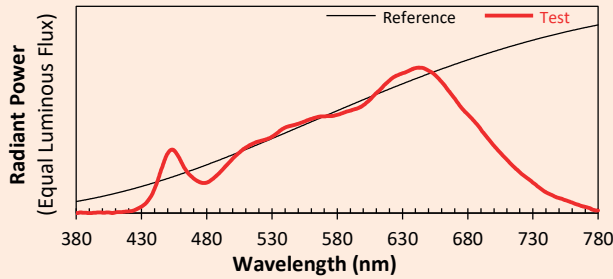

Gamme ILYAD

ILYAD Wash LP 18

Colorimétries

Source: COB 3000K

Manufacturer: SPX LIGHTING

Date: 22/07/2022

Model: ILYAD 3000K

Notes:

Valeurs données à titre indicatif, variant autour de la valeur typique.

x 0.4362
y 0.4085
u' 0.2482
v' 0.5230

CIE 13.3-1995 (CRI)

R_a 98
R_g 100

SPX Lighting Site de production (Siège Social) Zac des Coinchettes 36 100 ISSOUDUN - France - Tél : 02 54 03 02 86
Bureaux commerciaux 10 rue des Marronniers 94 240 L'Hay Les Roses - France
Contacts au +33 01 82 33 02 80 - contact@spx-lighting.com - www.spx-lighting.com

Date de publication SEPTEMBRE 2022 - VERSION 22C