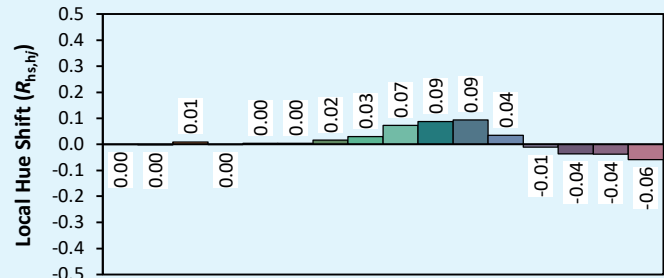

Gamme ILYAD

ILYAD Wash LP 18

Colorimétries

Source: COB 4000K

Manufacturer: SPX LIGHTING

Date: 22/07/2022

Model: ILYAD 4000K

Notes:

Valeurs données à titre indicatif, variant autour de la valeur typique.

x 0.3925
y 0.3962
u' 0.2253
v' 0.5116

CIE 13.3-1995 (CRI)	
R_a	94
R_g	83

SPX Lighting Site de production (Siège Social) Zac des Coinchettes 36 100 ISSOUDUN - France - Tél : 02 54 03 02 86
Bureaux commerciaux 10 rue des Marronniers 94 240 L'Hay Les Roses - France
Contacts au +33 01 82 33 02 80 - contact@spx-lighting.com - www.spx-lighting.com

Date de publication SEPTEMBRE 2022 - VERSION 22C