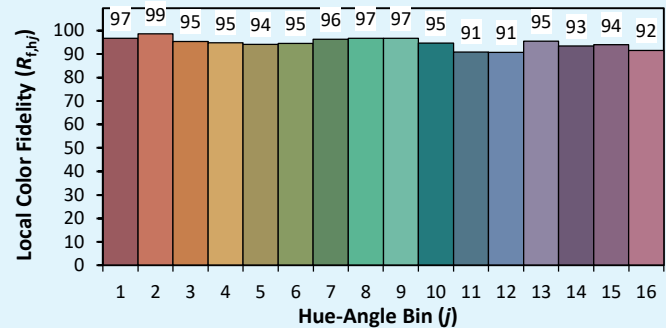

MOOVEO HR

Colorimétries

Source: Led 4000K

Manufacturer: SPX LIGHTING

Date: 22/07/2022

Model: MOOVEO 4000K

Notes:

Valeurs données à titre indicatif, variant autour de la valeur typique.

x 0.3905
y 0.3844
u' 0.2286
v' 0.5064

CIE 13.3-1995 (CRI)

R_a 96
R₉ 95

SPX Lighting Site de production (Siège Social) Zac des Coinchettes 36 100 ISSOUDUN - France - Tél : 02 54 03 02 86
Bureaux commerciaux 10 rue des Marronniers 94 240 L'Hay Les Roses - France
Contacts au +33 01 82 33 02 80 - contact@spx-lighting.com - www.spx-lighting.com

Date de publication AVRIL 2023
VERSION 23B