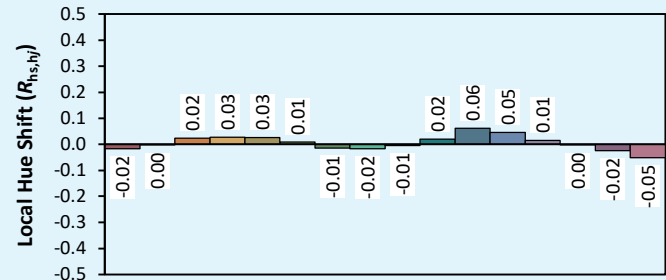

MOOVEO HR

Colorimétries

Source: Led 4000K

Manufacturer: SPX LIGHTING

Date: 22/07/2022

Model: MOOVEO 4000K

Notes:

Valeurs données à titre indicatif, variant autour de la valeur typique.

x 0.3905
y 0.3844
u' 0.2286
v' 0.5064

CIE 13.3-1995 (CRI)

R_a 96
R₉ 95

SPX Lighting Site de production (Siège Social) Zac des Coinchettes 36 100 ISSOUDUN - France - Tél : 02 54 03 02 86
Bureaux commerciaux 10 rue des Marronniers 94 240 L'Hay Les Roses - France
Contacts au +33 01 82 33 02 80 - contact@spx-lighting.com - www.spx-lighting.com

Date de publication AVRIL 2023
VERSION 23B