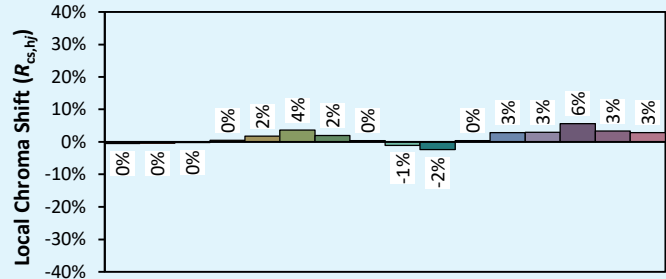

MOOVEO HR

Colorimétries

Source: Led 4000K

Manufacturer: SPX LIGHTING

Date: 22/07/2022

Model: MOOVEO 4000K

Notes:

Valeurs données à titre indicatif, variant autour de la valeur typique.

x 0.3905
y 0.3844
u' 0.2286
v' 0.5064

CIE 13.3-1995 (CRI)

R_a 96
R₉ 95

SPX Lighting Site de production (Siège Social) Zac des Coinchettes 36 100 ISSOUDUN - France - Tél : 02 54 03 02 86
Bureaux commerciaux 10 rue des Marronniers 94 240 L'Hay Les Roses - France
Contacts au +33 01 82 33 02 80 - contact@spx-lighting.com - www.spx-lighting.com

Date de publication AVRIL 2023
VERSION 23B