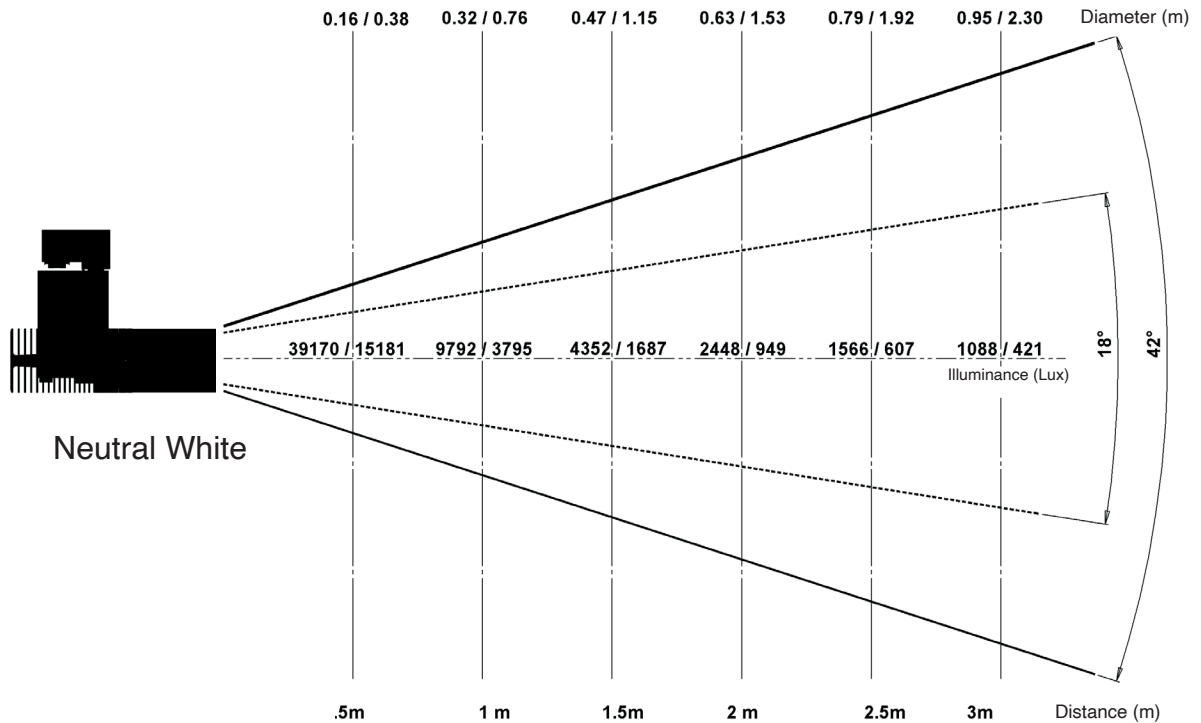

SYCLOP 35 - 3000K

SYCLOP 35 - 4000K

SPX Lighting - Offices : 10 rue des Marronniers 94 240 L'Hay Les Roses - France.

Factory : Zac des Coinchettes - 36 100 Issoudun - France.

Contacts +33 01 82 33 02 80 - contact@spx-lighting.com - www.spx-lighting.com

Date of publication February 2023.

VERSION 23A