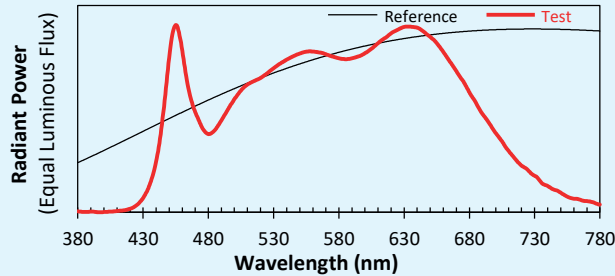

SYCLOP 35 DMX

Colorimetry Data

Source: COB 4000K

Manufacturer: SPX LIGHTING

Date: 06/07/2022

Model: SYCLOP 4000K

Notes:

Indicative values given as an indication, varying around the typical value.

x 0.3836
y 0.3855
u' 0.2237
v' 0.5058

CIE 13.3-1995 (CRI)	
R_a	96
R₉	96

SPX Lighting - Offices : 10 rue des Marronniers 94 240 L'Hay Les Roses - France.

Factory : Zac des Coinchettes - 36 100 Issoudun - France.

Contacts +33 01 82 33 02 80 - contact@spx-lighting.com - www.spx-lighting.com

Date of publication February 2023.

VERSION 23A