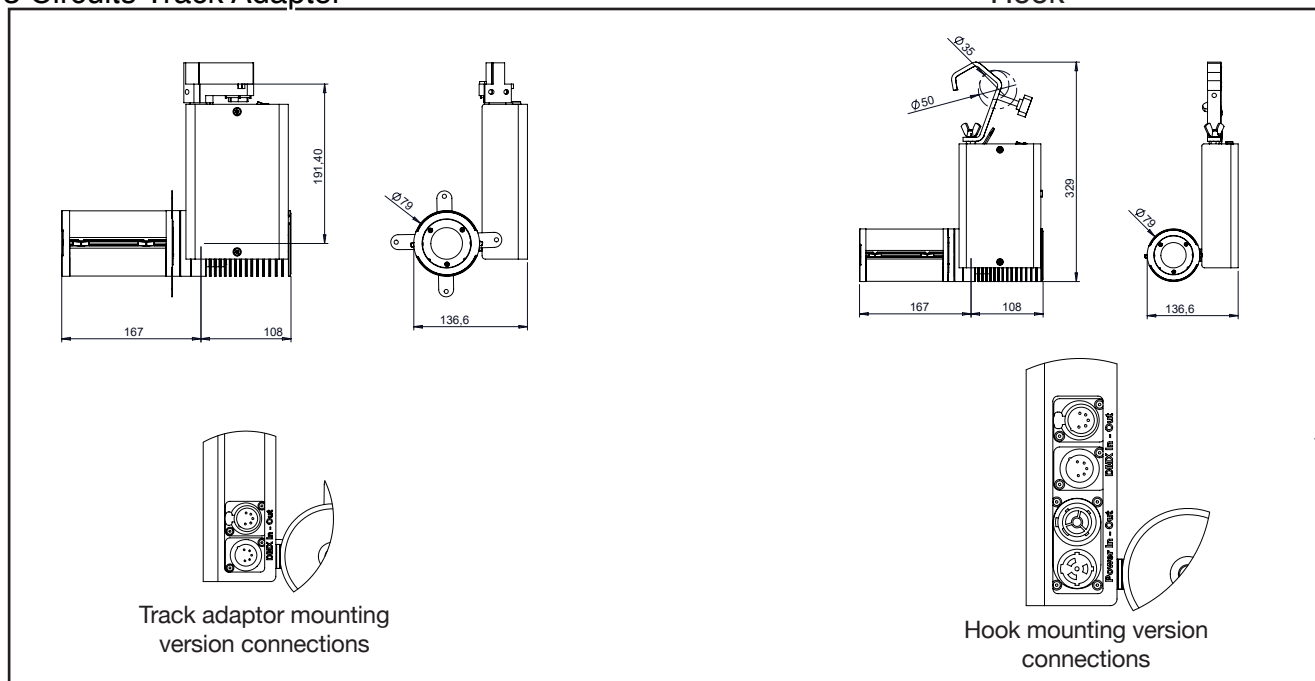

SYCLOP 35 DMX

Mounting versions

3 Circuits Track Adaptor

Hook

Accessories

22° Optical lens +
Magnetic filter holder

40° Optical lens +
Magnetic filter holder