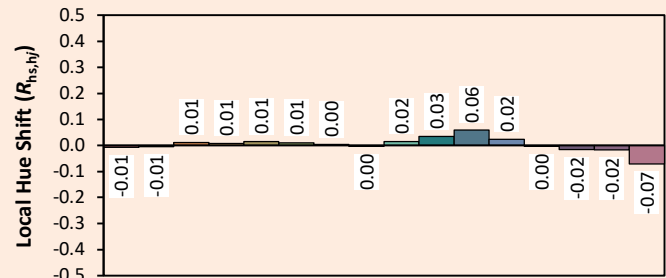

SYCLOP 35 DMX

Colorimetry Data

Source: COB 3000K

Manufacturer: SPX LIGHTING

Date: 06/07/2022

Model: SYCLOP 3000K

Notes:

Indicative values given as an indication, varying around the typical value.

x 0.4251
y 0.4021
u' 0.2438
v' 0.5189

CIE 13.3-1995 (CRI)	
R_a	98
R_g	99