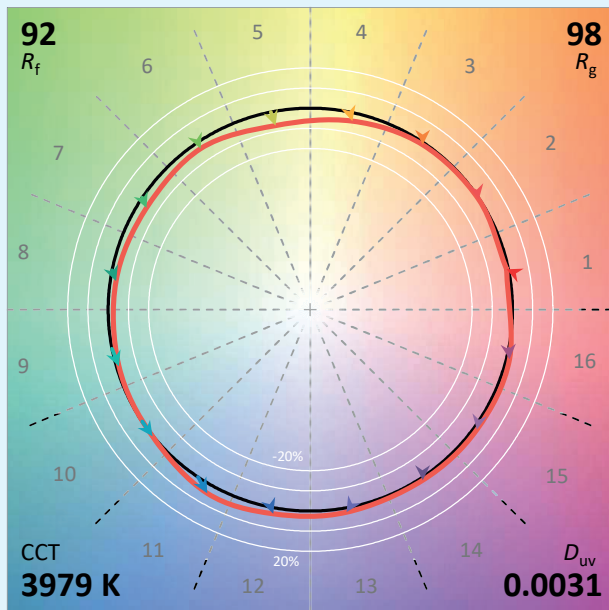

SYCLOP 35 DMX

Colorimetry Data

Source: COB 4000K

Manufacturer: SPX LIGHTING

Date: 06/07/2022

Model: SYCLOP 4000K

Notes:

Indicative values given as an indication, varying around the typical value.

x 0.3836
y 0.3855
u' 0.2237
v' 0.5058

CIE 13.3-1995 (CRI)	
R_a	96
R₉	96

SPX Lighting - Offices : 10 rue des Marronniers 94 240 L'Hay Les Roses - France.

Factory : Zac des Coinchettes - 36 100 Issoudun - France.

Contacts +33 01 82 33 02 80 - contact@spx-lighting.com - www.spx-lighting.com

Date of publication February 2023.

VERSION 23A