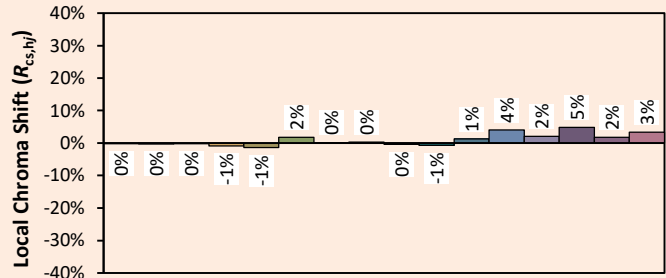

SYCLOP 35 DMX

Colorimetry Data

Source: COB 3000K

Manufacturer: SPX LIGHTING

Date: 06/07/2022

Model: SYCLOP 3000K

Notes:

Indicative values given as an indication, varying around the typical value.

x 0.4251
y 0.4021
u' 0.2438
v' 0.5189

CIE 13.3-1995 (CRI)	
R_a	98
R_g	99