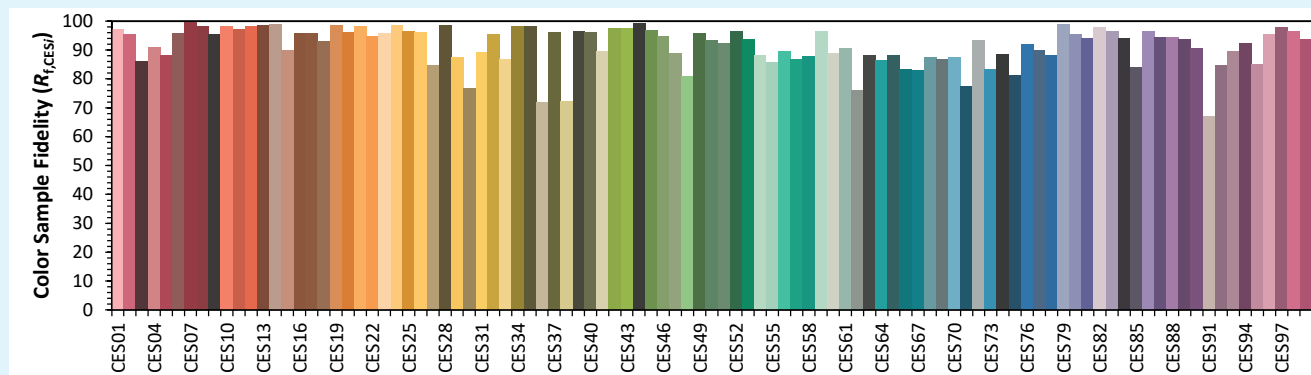

SYCLOP 35 DMX

Colorimetry Data

Source: COB 4000K

Manufacturer: SPX LIGHTING

Date: 06/07/2022

Model: SYCLOP 4000K

Notes:

Indicative values given as an indication, varying around the typical value.

x 0.3836
y 0.3855
u' 0.2237
v' 0.5058

CIE 13.3-1995 (CRI)	
R_a	96
R₉	96

SPX Lighting - Offices : 10 rue des Marronniers 94 240 L'Hay Les Roses - France.

Factory : Zac des Coinchettes - 36 100 Issoudun - France.

Contacts +33 01 82 33 02 80 - contact@spx-lighting.com - www.spx-lighting.com

Date of publication February 2023.

VERSION 23A