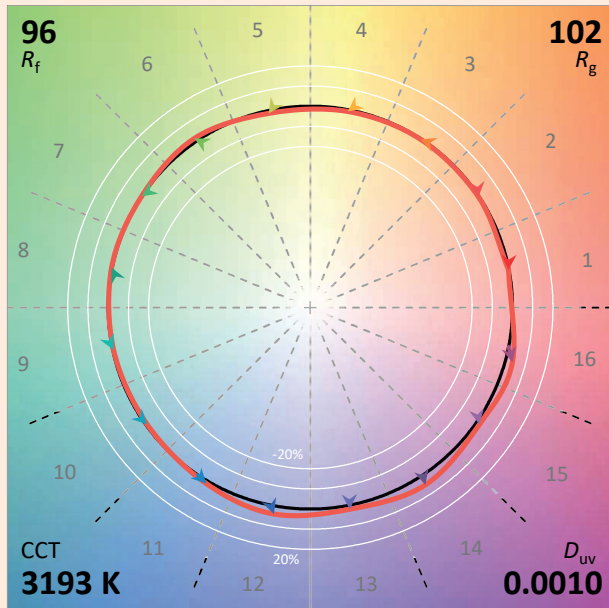

SYCLOP 35 DMX

Colorimetry Data

Source: COB 3000K

Manufacturer: SPX LIGHTING

Date: 06/07/2022

Model: SYCLOP 3000K

Notes:

Indicative values given as an indication, varying around the typical value.

x 0.4251
y 0.4021
u' 0.2438
v' 0.5189

CIE 13.3-1995 (CRI)	
R_a	98
R_g	99