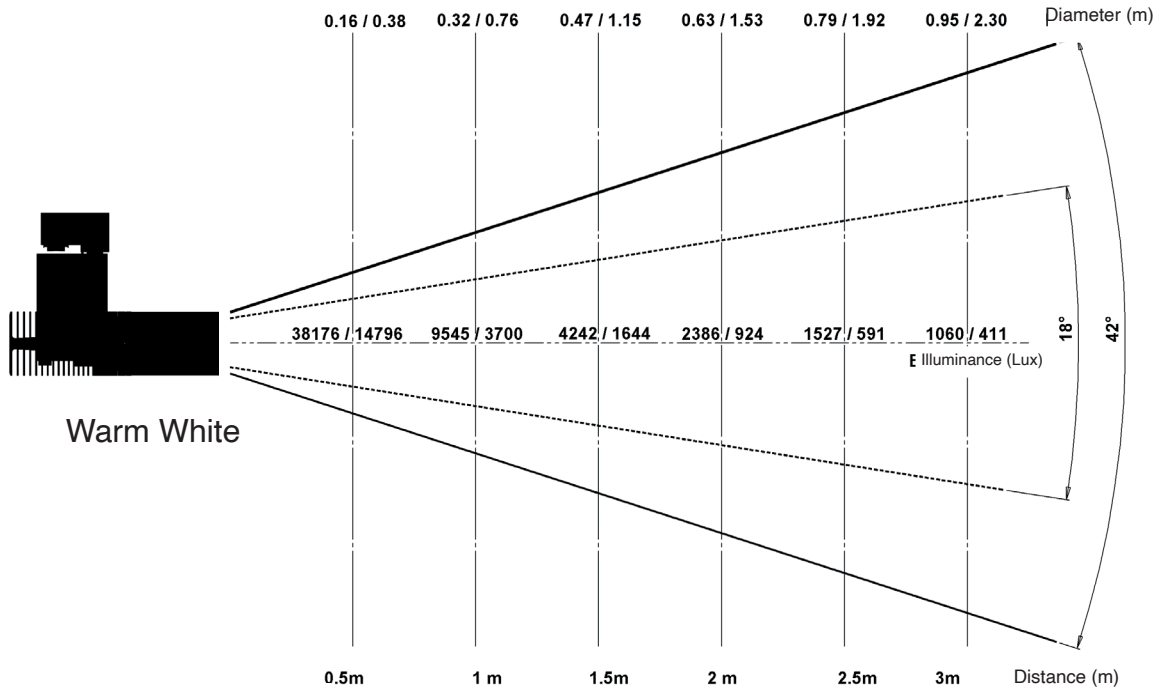

SYCLOP 35 DMX

Photometry Data