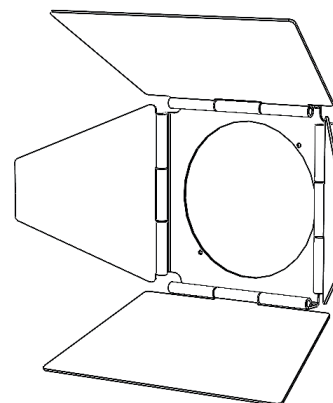

Adjustable hinged barn-doors
(adaptable to the 22° or 40° optical lens)

Gobo / Glass Filter

Size E (37,5 mm)

Effective diameter 20 mm

Multilayers up to 4 mm maximum.

SPX Lighting - Offices : 10 rue des Marronniers 94 240 L'Hay Les Roses - France.

Factory : Zac des Coinchettes - 36 100 Issoudun - France.

Contacts +33 01 82 33 02 80 - contact@spx-lighting.com - www.spx-lighting.com

Date of publication February 2023.

VERSION 23A