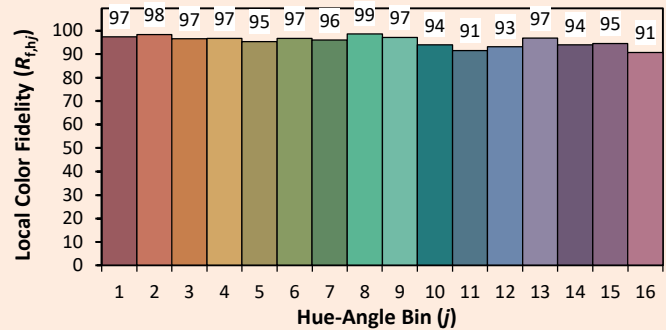

SYCLOP 35 DMX

Colorimetry Data

Source: COB 3000K

Manufacturer: SPX LIGHTING

Date: 06/07/2022

Model: SYCLOP 3000K

Notes:

Indicative values given as an indication, varying around the typical value.

x 0.4251
y 0.4021
u' 0.2438
v' 0.5189

CIE 13.3-1995 (CRI)	
R_a	98
R_g	99