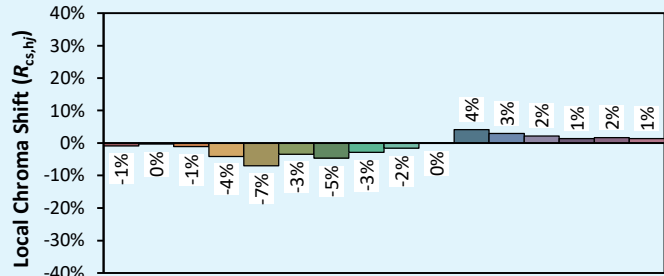

SYCLOP 35 DMX

Colorimetry Data

Source: COB 4000K

Manufacturer: SPX LIGHTING

Date: 06/07/2022

Model: SYCLOP 4000K

Notes:

Indicative values given as an indication, varying around the typical value.

x 0.3836
y 0.3855
u' 0.2237
v' 0.5058

CIE 13.3-1995 (CRI)	
R_a	96
R₉	96

SPX Lighting - Offices : 10 rue des Marronniers 94 240 L'Hay Les Roses - France.

Factory : Zac des Coinchettes - 36 100 Issoudun - France.

Contacts +33 01 82 33 02 80 - contact@spx-lighting.com - www.spx-lighting.com

Date of publication February 2023.

VERSION 23A