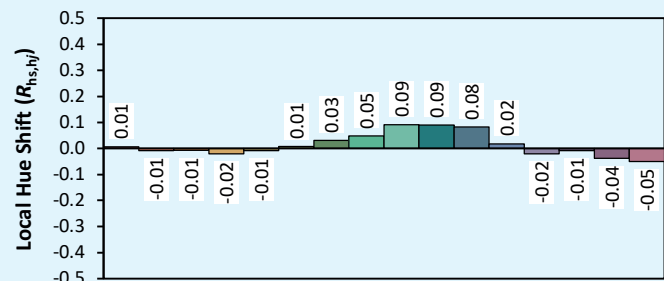

SYCLOP 35 DMX

Colorimetry Data

Source: COB 4000K

Manufacturer: SPX LIGHTING

Date: 06/07/2022

Model: SYCLOP 4000K

Notes:

Indicative values given as an indication, varying around the typical value.

x 0.3836
y 0.3855
u' 0.2237
v' 0.5058

CIE 13.3-1995 (CRI)	
R_a	96
R₉	96

SPX Lighting - Offices : 10 rue des Marronniers 94 240 L'Hay Les Roses - France.

Factory : Zac des Coinchettes - 36 100 Issoudun - France.

Contacts +33 01 82 33 02 80 - contact@spx-lighting.com - www.spx-lighting.com

Date of publication February 2023.

VERSION 23A