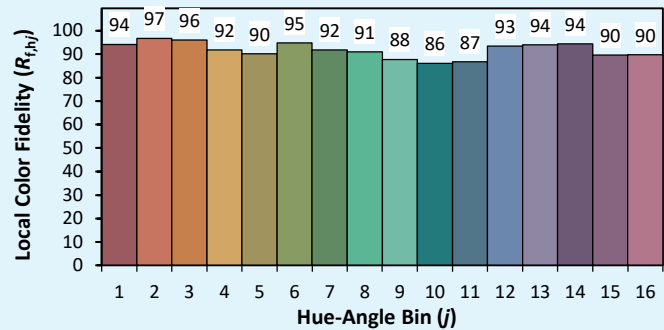

SYCLOP 35 DMX

Colorimetry Data

Source: COB 4000K

Manufacturer: SPX LIGHTING

Date: 06/07/2022

Model: SYCLOP 4000K

Notes:

Indicative values given as an indication, varying around the typical value.

x 0.3836
y 0.3855
u' 0.2237
v' 0.5058

CIE 13.3-1995 (CRI)	
R_a	96
R₉	96

SPX Lighting - Offices : 10 rue des Marronniers 94 240 L'Hay Les Roses - France.

Factory : Zac des Coinchettes - 36 100 Issoudun - France.

Contacts +33 01 82 33 02 80 - contact@spx-lighting.com - www.spx-lighting.com

Date of publication February 2023.

VERSION 23A