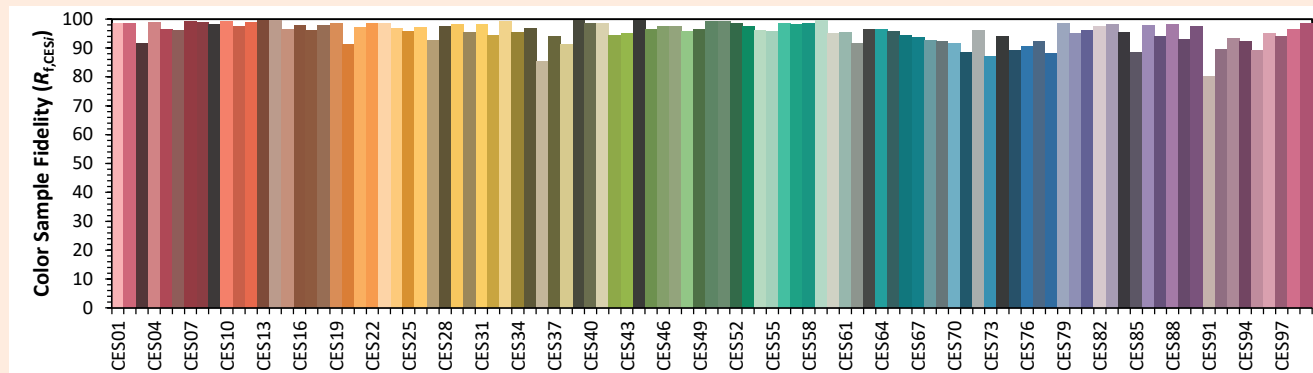

SYCLOP 35 DMX

Colorimetry Data

Source: COB 3000K

Manufacturer: SPX LIGHTING

Date: 06/07/2022

Model: SYCLOP 3000K

Notes:

Indicative values given as an indication, varying around the typical value.

x 0.4251
y 0.4021
u' 0.2438
v' 0.5189

CIE 13.3-1995 (CRI)	
R_a	98
R_g	99