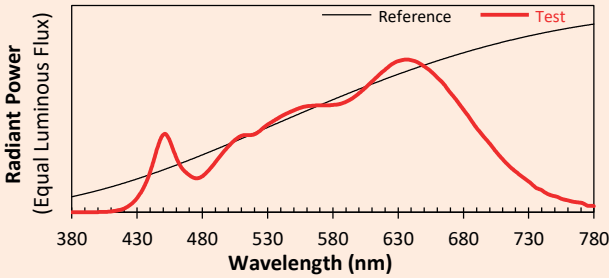

SYCLOP 35 DMX

Colorimetry Data

Source: COB 3000K

Manufacturer: SPX LIGHTING

Date: 06/07/2022

Model: SYCLOP 3000K

Notes:

Indicative values given as an indication, varying around the typical value.

x 0.4251
y 0.4021
u' 0.2438
v' 0.5189

CIE 13.3-1995 (CRI)	
R_a	98
R_g	99