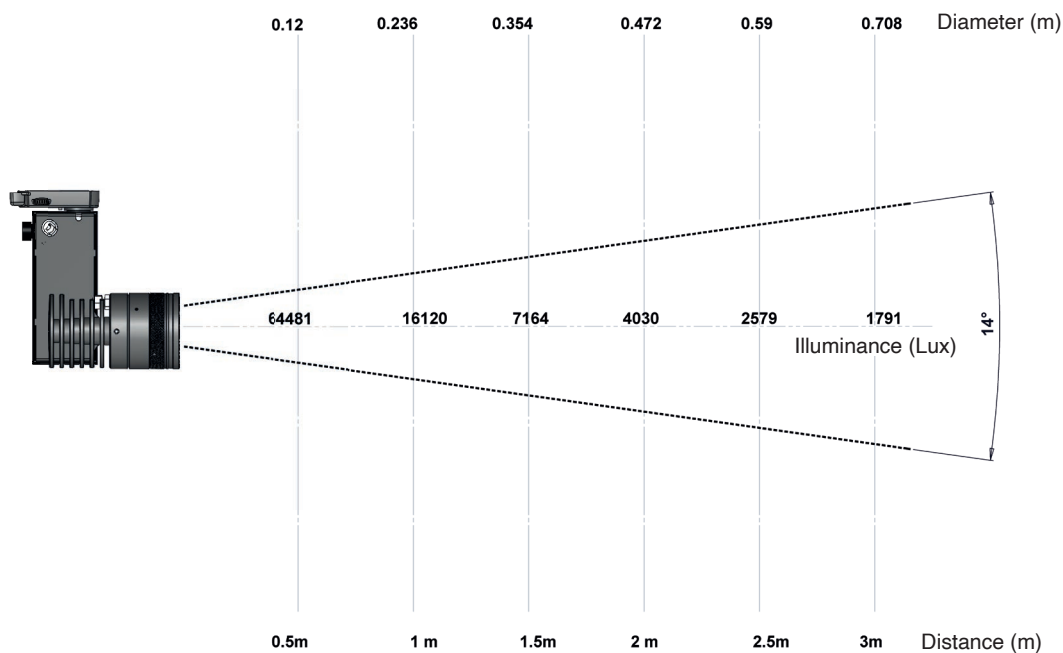

LEXYS ZOOM 4000K 15°

SPX Lighting - Offices : 10 rue des Marronniers 94 240 L'Hay Les Roses - France.

Factory : Zac des Coinchettes - 36 100 Issoudun - France.

Contacts +33 01 82 33 02 80 - contact@spx-lighting.com - www.spx-lighting.com

Date of publication JUNE 2023.

VERSION 23C