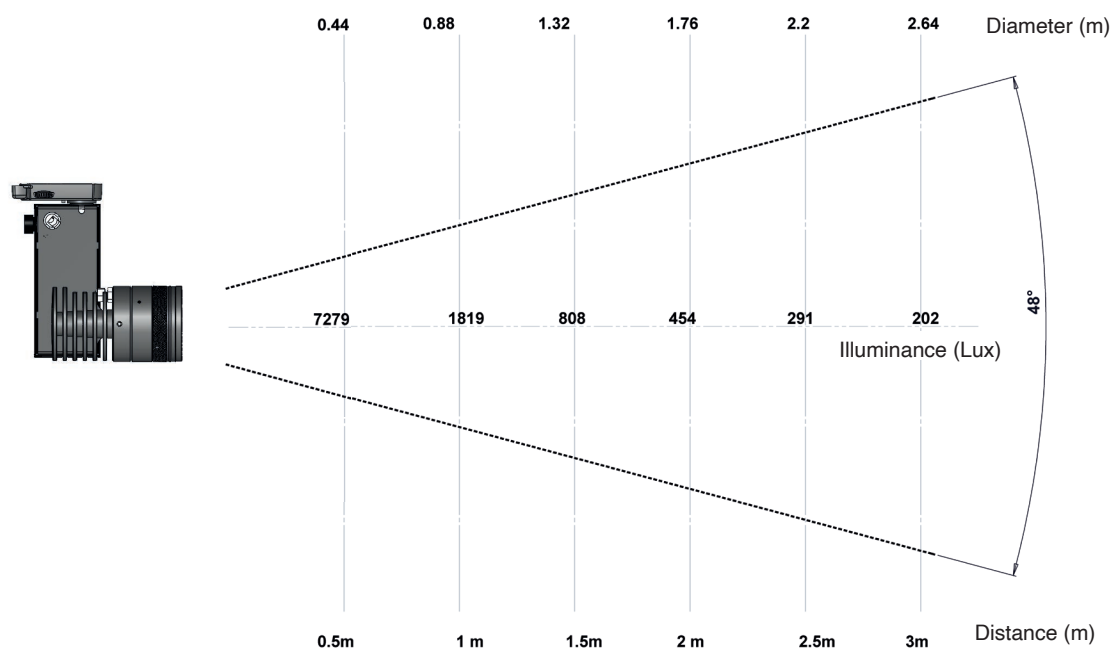

LEXYS ZOOM

Photometry Data

LEXYS ZOOM 3000K 50°