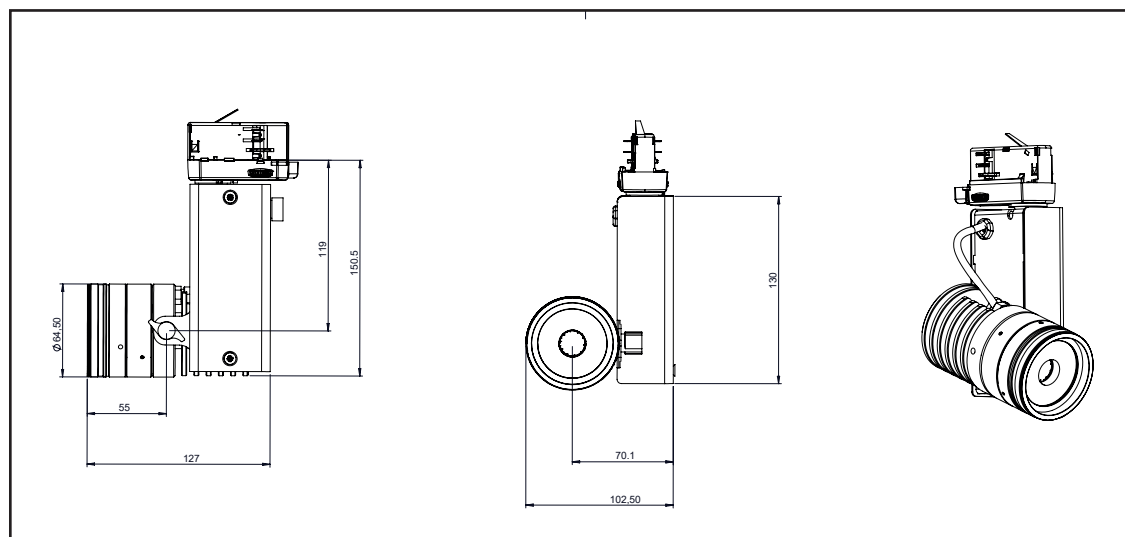

LEXYS Range

LEXYS ZOOM

Mounting versions

3 Circuits Track Adaptor