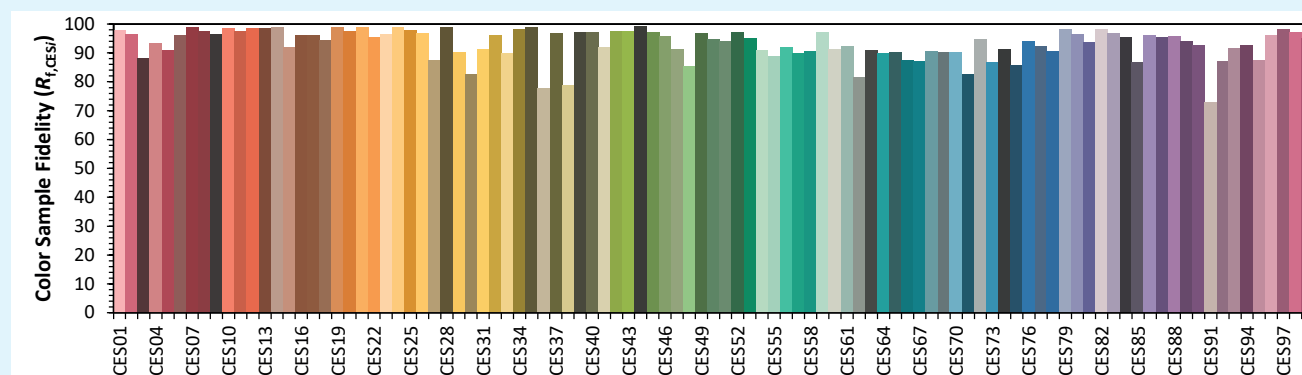

LEXYS ZOOM

Colorimetry Data

Source: COB 4000K

Manufacturer: SPX LIGHTING

Date: 22/07/2022

Model: LEXYS ZOOM 4000K

Notes:

Indicative values varying around the typical value.

x 0.3893
y 0.3893
u' 0.2259
v' 0.5083

CIE 13.3-1995 (CRI)	
R_a	97
R_g	94

SPX Lighting - Offices : 10 rue des Marronniers 94 240 L'Hay Les Roses - France.

Factory : Zac des Coinchettes - 36 100 Issoudun - France.

Contacts +33 01 82 33 02 80 - contact@spx-lighting.com - www.spx-lighting.com

Date of publication JUNE 2023.

VERSION 23C