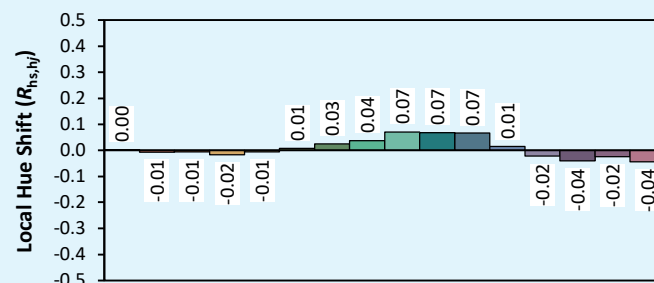

LEXYS ZOOM

Colorimetry Data

Source: COB 4000K

Manufacturer: SPX LIGHTING

Date: 22/07/2022

Model: LEXYS ZOOM 4000K

Notes:

Indicative values varying around the typical value.

x 0.3893
y 0.3893
u' 0.2259
v' 0.5083

CIE 13.3-1995 (CRI)	
R_a	97
R_g	94

SPX Lighting - Offices : 10 rue des Marronniers 94 240 L'Hay Les Roses - France.

Factory : Zac des Coinchettes - 36 100 Issoudun - France.

Contacts +33 01 82 33 02 80 - contact@spx-lighting.com - www.spx-lighting.com

Date of publication JUNE 2023.

VERSION 23C