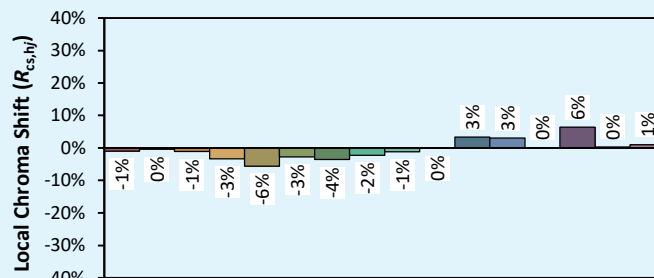

LEXYS ZOOM

Colorimetry Data

Source: COB 4000K

Manufacturer: SPX LIGHTING

Date: 22/07/2022

Model: LEXYS ZOOM 4000K

Notes:

Indicative values varying around the typical value.

x 0.3893
y 0.3893
u' 0.2259
v' 0.5083

CIE 13.3-1995 (CRI)	
R_a	97
R_g	94

SPX Lighting - Offices : 10 rue des Marronniers 94 240 L'Hay Les Roses - France.

Factory : Zac des Coinchettes - 36 100 Issoudun - France.

Contacts +33 01 82 33 02 80 - contact@spx-lighting.com - www.spx-lighting.com

Date of publication JUNE 2023.

VERSION 23C