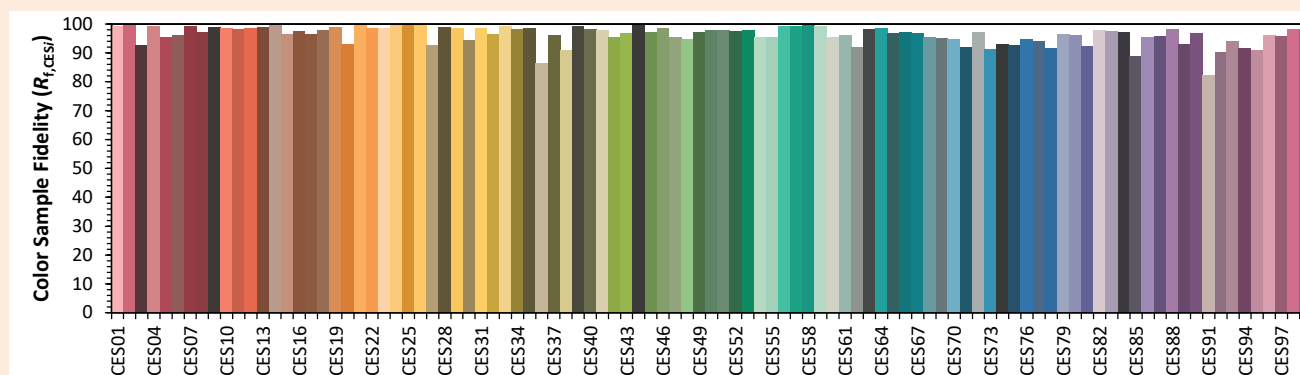

LEXYS ZOOM

Colorimetry Data

Source: COB 3000K

Date: 22/07/2022

Manufacturer: SPX LIGHTING

Model: LEXYS ZOOM 3000K

Notes:

Indicative values varying around the typical value.

x 0.4296
y 0.4022
u' 0.2466
v' 0.5196

CIE 13.3-1995 (CRI)	
R_a	98
R_g	96

SPX Lighting - Offices : 10 rue des Marronniers 94 240 L'Hay Les Roses - France.

Factory : Zac des Coinchettes - 36 100 Issoudun - France.

Contacts +33 01 82 33 02 80 - contact@spx-lighting.com - www.spx-lighting.com

Date of publication JUNE 2023.

VERSION 23C