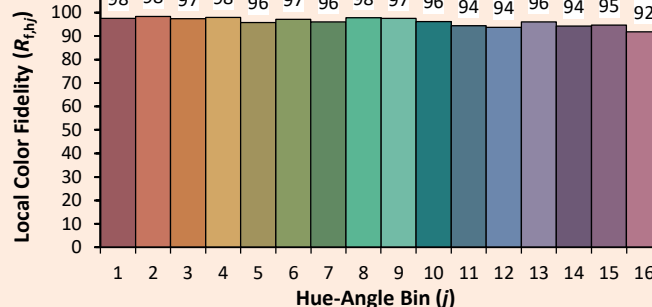

LEXYS ZOOM

Colorimetry Data

Source: COB 3000K

Date: 22/07/2022

Manufacturer: SPX LIGHTING

Model: LEXYS ZOOM 3000K

Notes:

Indicative values varying around the typical value.

x 0.4296
y 0.4022
u' 0.2466
v' 0.5196

CIE 13.3-1995 (CRI)	
R_a	98
R_g	96

SPX Lighting - Offices : 10 rue des Marronniers 94 240 L'Hay Les Roses - France.

Factory : Zac des Coinchettes - 36 100 Issoudun - France.

Contacts +33 01 82 33 02 80 - contact@spx-lighting.com - www.spx-lighting.com

Date of publication JUNE 2023.

VERSION 23C