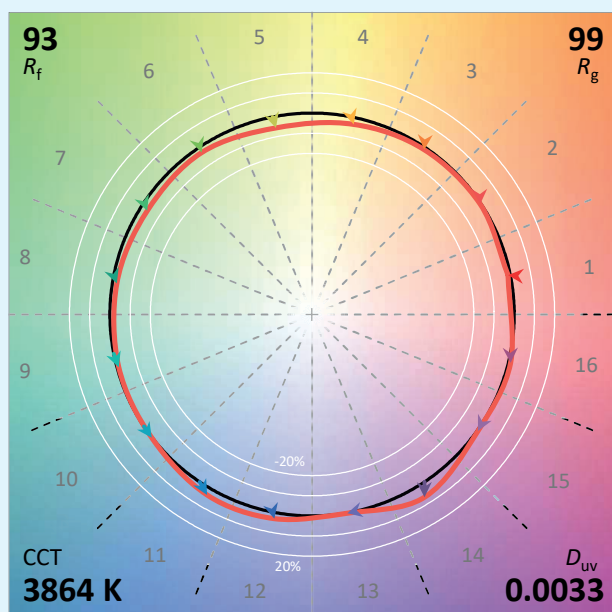

LEXYS ZOOM

Colorimetry Data

Source: COB 4000K

Manufacturer: SPX LIGHTING

Date: 22/07/2022

Model: LEXYS ZOOM 4000K

Notes:

Indicative values varying around the typical value.

x 0.3893
y 0.3893
u' 0.2259
v' 0.5083

CIE 13.3-1995 (CRI)	
R_a	97
R_g	94

SPX Lighting - Offices : 10 rue des Marronniers 94 240 L'Hay Les Roses - France.

Factory : Zac des Coinchettes - 36 100 Issoudun - France.

Contacts +33 01 82 33 02 80 - contact@spx-lighting.com - www.spx-lighting.com

Date of publication JUNE 2023.

VERSION 23C