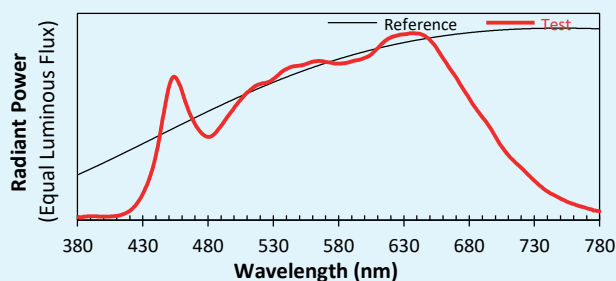

LEXYS ZOOM

Colorimetry Data

Source: COB 4000K

Manufacturer: SPX LIGHTING

Date: 22/07/2022

Model: LEXYS ZOOM 4000K

Notes:

Indicative values varying around the typical value.

x 0.3893
y 0.3893
u' 0.2259
v' 0.5083

CIE 13.3-1995 (CRI)	
R_a	97
R_g	94

SPX Lighting - Offices : 10 rue des Marronniers 94 240 L'Hay Les Roses - France.

Factory : Zac des Coinchettes - 36 100 Issoudun - France.

Contacts +33 01 82 33 02 80 - contact@spx-lighting.com - www.spx-lighting.com

Date of publication JUNE 2023.

VERSION 23C