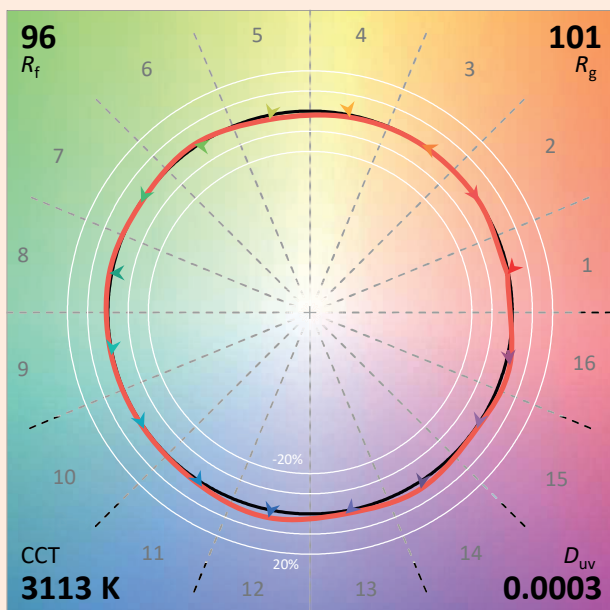

LEXYS ZOOM

Colorimetry Data

Source: COB 3000K

Date: 22/07/2022

Manufacturer: SPX LIGHTING

Model: LEXYS ZOOM 3000K

Notes:

Indicative values varying around the typical value.

x 0.4296
y 0.4022
u' 0.2466
v' 0.5196

CIE 13.3-1995 (CRI)	
R_a	98
R_g	96

SPX Lighting - Offices : 10 rue des Marronniers 94 240 L'Hay Les Roses - France.

Factory : Zac des Coinchettes - 36 100 Issoudun - France.

Contacts +33 01 82 33 02 80 - contact@spx-lighting.com - www.spx-lighting.com

Date of publication JUNE 2023.

VERSION 23C