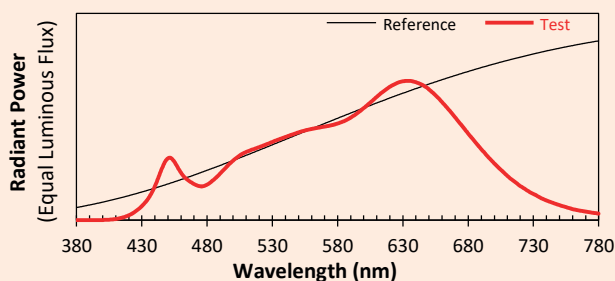

LEXYS ZOOM

Colorimetry Data

Source: COB 3000K

Date: 22/07/2022

Manufacturer: SPX LIGHTING

Model: LEXYS ZOOM 3000K

Notes:

Indicative values varying around the typical value.

x 0.4296
y 0.4022
u' 0.2466
v' 0.5196

CIE 13.3-1995 (CRI)	
R_a	98
R_g	96

SPX Lighting - Offices : 10 rue des Marronniers 94 240 L'Hay Les Roses - France.

Factory : Zac des Coinchettes - 36 100 Issoudun - France.

Contacts +33 01 82 33 02 80 - contact@spx-lighting.com - www.spx-lighting.com

Date of publication JUNE 2023.

VERSION 23C