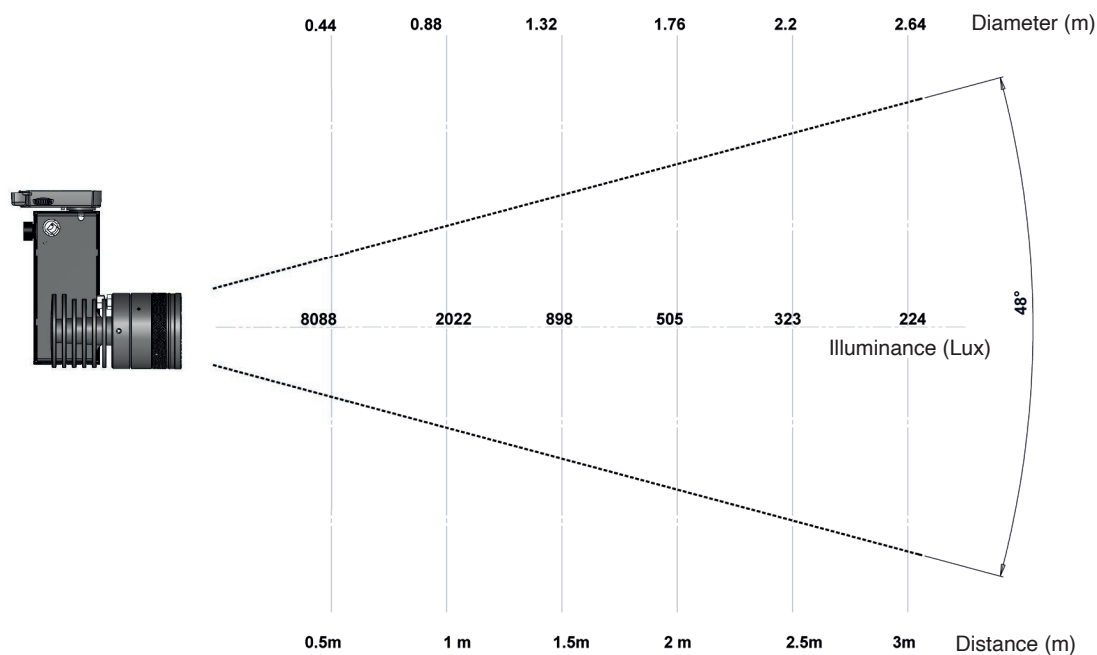

LEXYS ZOOM 4000K 50°

SPX Lighting - Offices : 10 rue des Marronniers 94 240 L'Hay Les Roses - France.

Factory : Zac des Coinchettes - 36 100 Issoudun - France.

Contacts +33 01 82 33 02 80 - contact@spx-lighting.com - www.spx-lighting.com

Date of publication JUNE 2023.

VERSION 23C