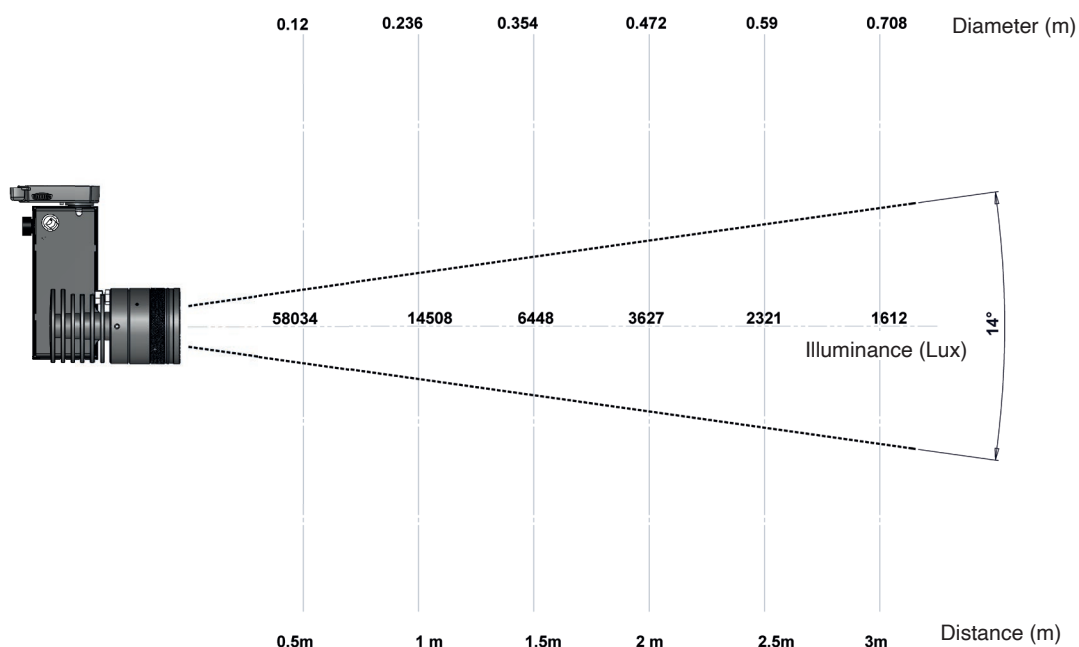

LEXYS Range

LEXYS ZOOM

Photometry Data

LEXYS ZOOM 3000K 15°