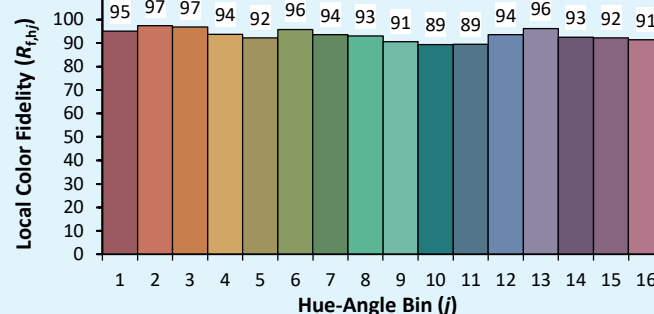

LEXYS ZOOM

Colorimetry Data

Source: COB 4000K

Manufacturer: SPX LIGHTING

Date: 22/07/2022

Model: LEXYS ZOOM 4000K

Notes:

Indicative values varying around the typical value.

x 0.3893
y 0.3893
u' 0.2259
v' 0.5083

CIE 13.3-1995 (CRI)	
R_a	97
R_g	94

SPX Lighting - Offices : 10 rue des Marronniers 94 240 L'Hay Les Roses - France.

Factory : Zac des Coinchettes - 36 100 Issoudun - France.

Contacts +33 01 82 33 02 80 - contact@spx-lighting.com - www.spx-lighting.com

Date of publication JUNE 2023.

VERSION 23C