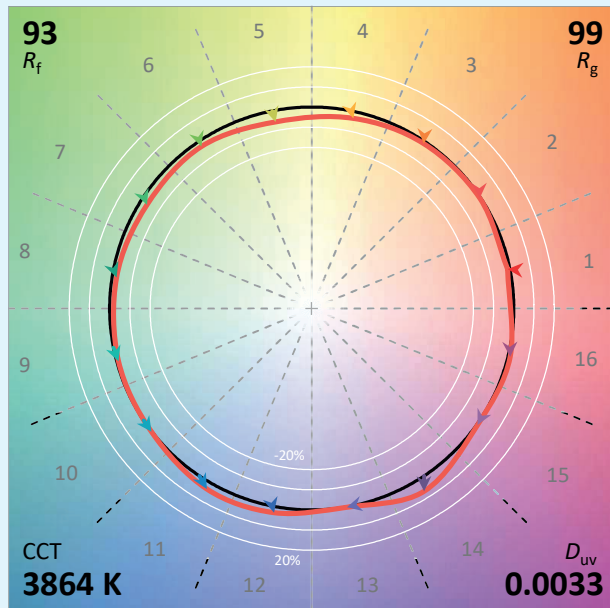

LEXYS Zoom Plus

Colorimetry Data

Source: COB 4000K

Date: 22/07/2022

Manufacturer: SPX LIGHTING

Model: LEXYS ZOOM Plus 4000K

Notes:

Indicative values varying around the typical value.

x 0.3893
y 0.3893
u' 0.2259
v' 0.5083

CIE 13.3-1995
(CRI)

R_a 97
R_g 94

SPX Lighting - Offices : 10 rue des Marronniers 94 240 L'Hay Les Roses - France.
Factory : Zac des Coinchettes - 36 100 Issoudun - France.

Contacts +33 01 82 33 02 80 - contact@spx-lighting.com - www.spx-lighting.com

All rights reserved. Partial or complete reproductions is prohibited unless written permission of SPX Lighting. Information contained in this document does not contractually bind SPX Lighting. Despite the care SPX Lighting brings to the accuracy and precision of the present information, the responsibility of SPX Lighting can not be sought in case of inaccurate information. SPX Lighting reserves the right to change this information at any time without prior notice. SPX Lighting cannot be held liable for the consequences of the use of the present document. This publication does not imply any transfer of intellectual property rights.

Date of publication JUNE 2023.
VERSION 23B