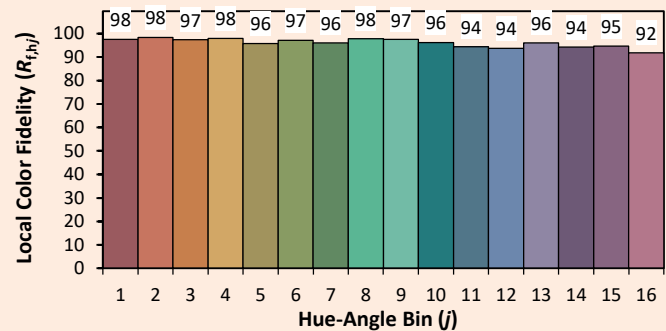

Date of publication JUNE 2023.

VERSION 23B

LEXYS Zoom Plus

Colorimetry Data

Source: COB 3000K

Date: 22/07/2022

Manufacturer: SPX LIGHTING

Model: LEXYS ZOOM PLUS 3000K