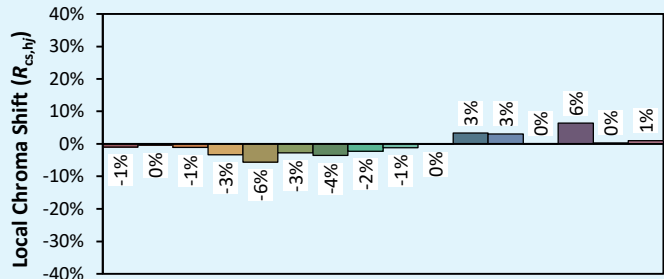

Date of publication JUNE 2023.
VERSION 23B

LEXYS Zoom Plus

Colorimetry Data

Source: COB 4000K

Date: 22/07/2022

Manufacturer: SPX LIGHTING

Model: LEXYS ZOOM Plus 4000K

Notes:

Indicative values varying around the typical value.

x 0.3893
y 0.3893
u' 0.2259
v' 0.5083

CIE 13.3-1995
(CRI)

R_a 97
R_g 94

SPX Lighting - Offices : 10 rue des Marronniers 94 240 L'Hay Les Roses - France.
Factory : Zac des Coinchettes - 36 100 Issoudun - France.