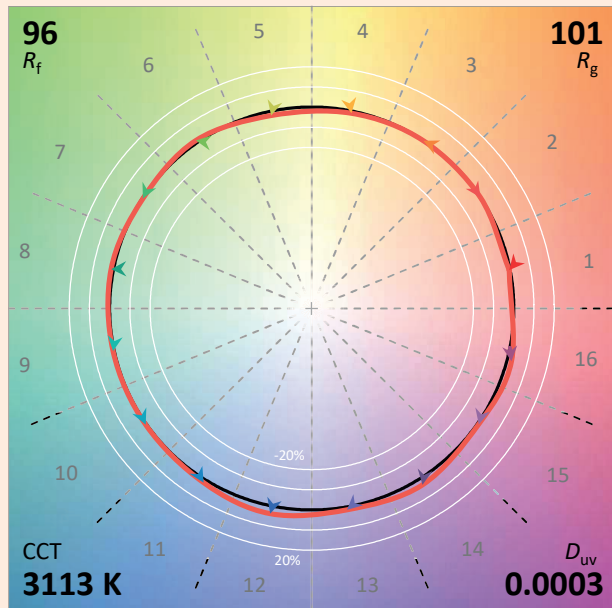

LEXYS Zoom Plus

Colorimetry Data

Source: COB 3000K

Date: 22/07/2022

Manufacturer: SPX LIGHTING

Model: LEXYS ZOOM PLUS 3000K

Notes:

Indicative values varying around the typical value.

x 0.4296
y 0.4022
u' 0.2466
v' 0.5196

CIE 13.3-1995
(CRI)

R_a 98
R_g 96

SPX Lighting - Offices : 10 rue des Marronniers 94 240 L'Hay Les Roses - France.
Factory : Zac des Coinchettes - 36 100 Issoudun - France.

Contacts +33 01 82 33 02 80 - contact@spx-lighting.com - www.spx-lighting.com

All rights reserved. Partial or complete reproductions is prohibited unless written permission of SPX Lighting. Information contained in this document does not contractually bind SPX Lighting. Despite the care SPX Lighting brings to the accuracy and precision of the present information, the responsibility of SPX Lighting can not be sought in case of inaccurate information. SPX Lighting reserves the right to change this information at any time without prior notice. SPX Lighting cannot be held liable for the consequences of the use of the present document. This publication does not imply any transfer of intellectual property rights.

Date of publication JUNE 2023.
VERSION 23B