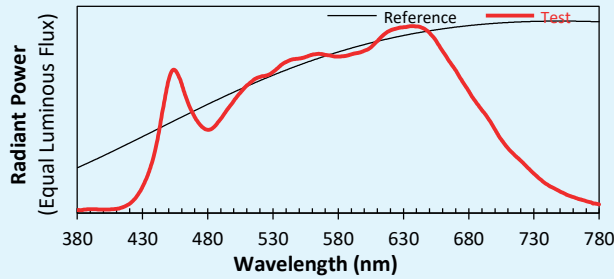

Date of publication JUNE 2023.
VERSION 23B

LEXYS Zoom Plus

Colorimetry Data

Source: COB 4000K

Date: 22/07/2022

Manufacturer: SPX LIGHTING

Model: LEXYS ZOOM Plus 4000K

Notes: