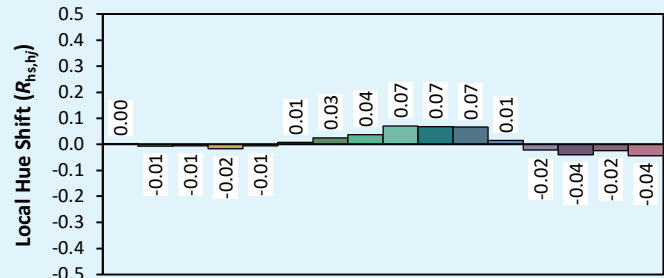

LEXYS Zoom Plus

Colorimetry Data

Source: COB 4000K

Date: 22/07/2022

Manufacturer: SPX LIGHTING

Model: LEXYS ZOOM Plus 4000K

Notes:

Indicative values varying around the typical value.

x 0.3893
y 0.3893
u' 0.2259
v' 0.5083

CIE 13.3-1995
(CRI)

R_a 97
R_g 94

SPX Lighting - Offices : 10 rue des Marronniers 94 240 L'Hay Les Roses - France.
Factory : Zac des Coinchettes - 36 100 Issoudun - France.

Contacts +33 01 82 33 02 80 - contact@spx-lighting.com - www.spx-lighting.com

All rights reserved. Partial or complete reproductions is prohibited unless written permission of SPX Lighting. Information contained in this document does not contractually bind SPX Lighting. Despite the care SPX Lighting brings to the accuracy and precision of the present information, the responsibility of SPX Lighting can not be sought in case of inaccurate information. SPX Lighting reserves the right to change this information at any time without prior notice. SPX Lighting cannot be held liable for the consequences of the use of the present document. This publication does not imply any transfer of intellectual property rights.

Date of publication JUNE 2023.
VERSION 23B