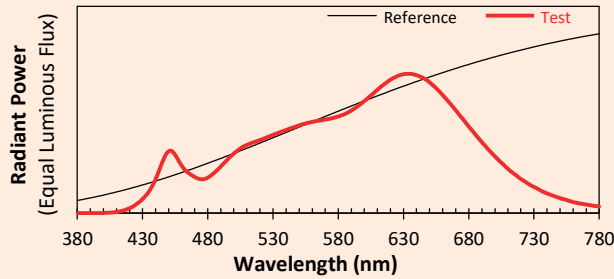

LEXYS Zoom Plus

Colorimetry Data

Source: COB 3000K

Date: 22/07/2022

Manufacturer: SPX LIGHTING

Model: LEXYS ZOOM PLUS 3000K

Notes:

Indicative values varying around the typical value.

x 0.4296
y 0.4022
u' 0.2466
v' 0.5196

CIE 13.3-1995
(CRI)

R_a 98
R_g 96

SPX Lighting - Offices : 10 rue des Marronniers 94 240 L'Hay Les Roses - France.
Factory : Zac des Coinchettes - 36 100 Issoudun - France.

Contacts +33 01 82 33 02 80 - contact@spx-lighting.com - www.spx-lighting.com

All rights reserved. Partial or complete reproductions is prohibited unless written permission of SPX Lighting. Information contained in this document does not contractually bind SPX Lighting. Despite the care SPX Lighting brings to the accuracy and precision of the present information, the responsibility of SPX Lighting can not be sought in case of inaccurate information. SPX Lighting reserves the right to change this information at any time without prior notice. SPX Lighting cannot be held liable for the consequences of the use of the present document. This publication does not imply any transfer of intellectual property rights.

Date of publication JUNE 2023.
VERSION 23B