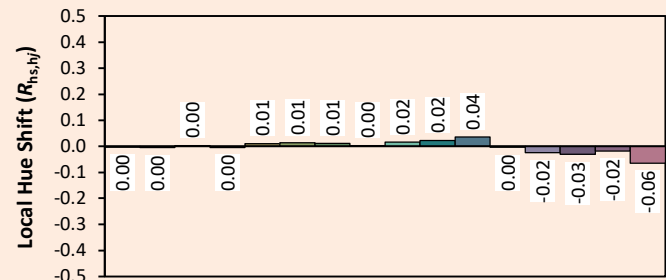

Date of publication JUNE 2023.

VERSION 23B

LEXYS Zoom Plus

Colorimetry Data

Source: COB 3000K

Date: 22/07/2022

Manufacturer: SPX LIGHTING

Model: LEXYS ZOOM PLUS 3000K