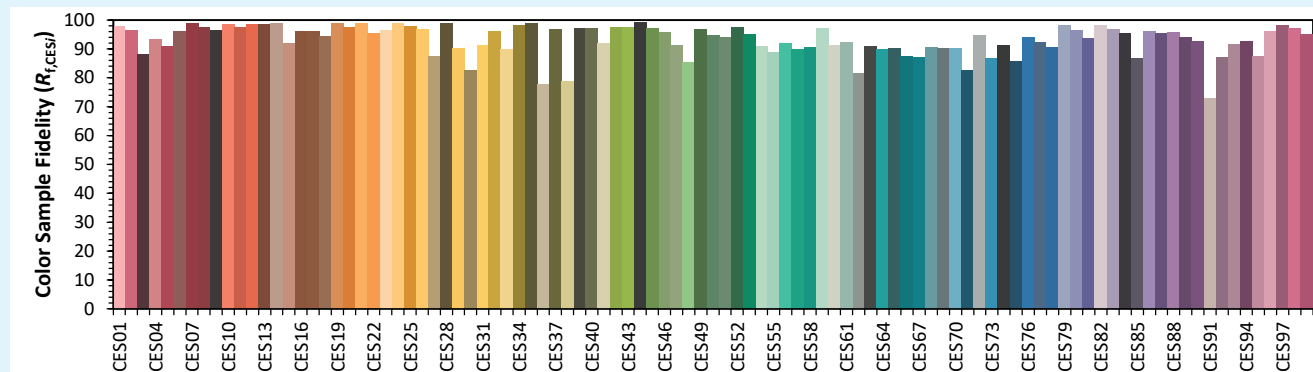

Date of publication JUNE 2023.
VERSION 23B

LEXYS Zoom Plus

Colorimetry Data

Source: COB 4000K

Date: 22/07/2022

Manufacturer: SPX LIGHTING

Model: LEXYS ZOOM Plus 4000K

Notes:

Indicative values varying around the typical value.

x 0.3893
y 0.3893
u' 0.2259
v' 0.5083

CIE 13.3-1995
(CRI)

R_a 97
R_g 94

SPX Lighting - Offices : 10 rue des Marronniers 94 240 L'Hay Les Roses - France.
Factory : Zac des Coinchettes - 36 100 Issoudun - France.