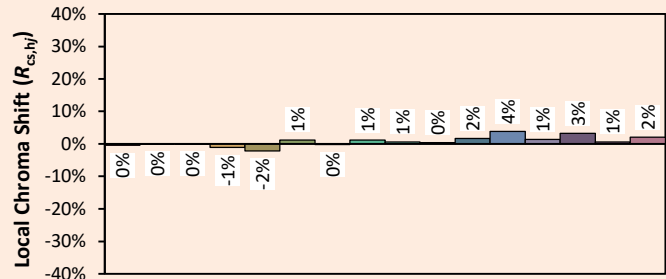

Date of publication JUNE 2023.

VERSION 23B

LEXYS Zoom Plus

Colorimetry Data

Source: COB 3000K

Date: 22/07/2022

Manufacturer: SPX LIGHTING

Model: LEXYS ZOOM PLUS 3000K