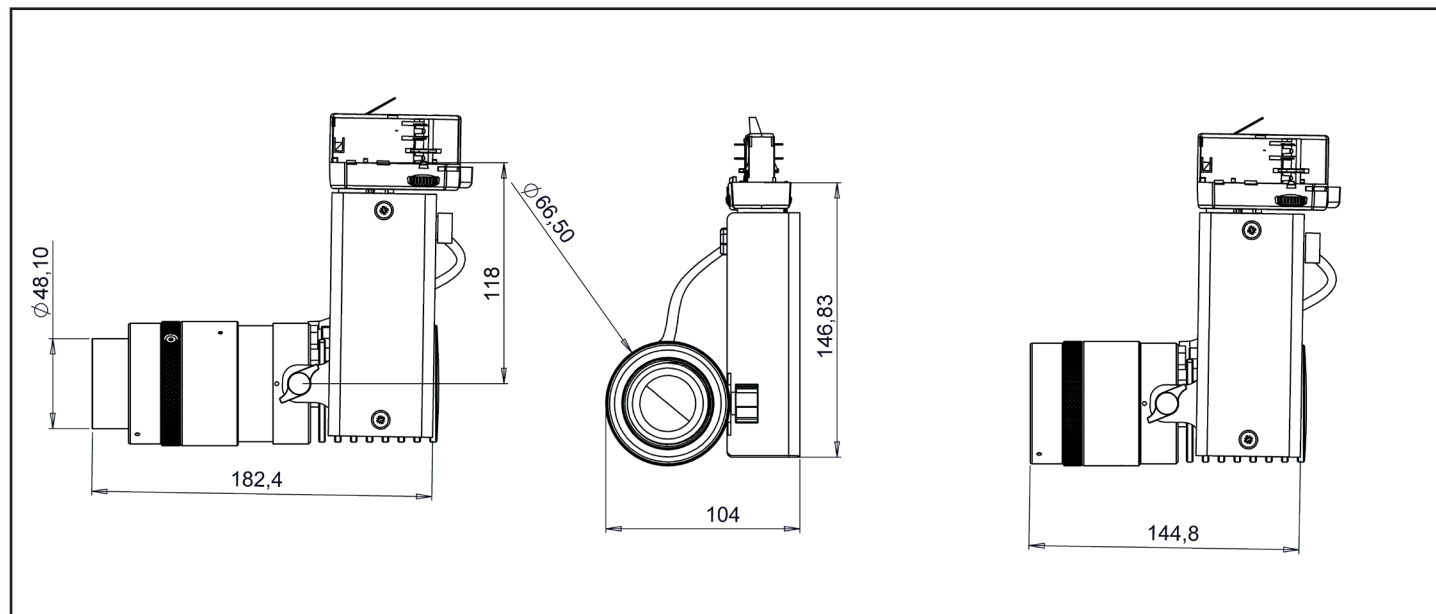

LEXYS Range

LEXYS Zoom Plus

Mounting versions

3 Circuits Track Adaptor