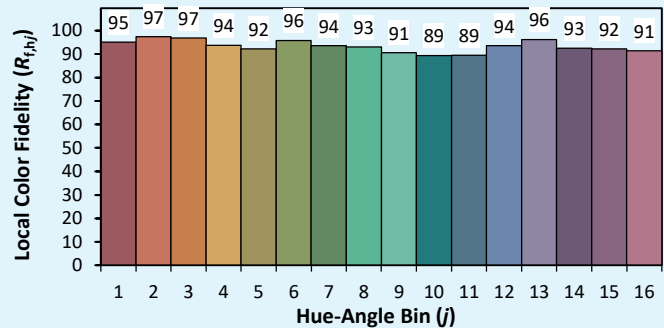

Date of publication JUNE 2023.
VERSION 23B

LEXYS Zoom Plus

Colorimetry Data

Source: COB 4000K

Date: 22/07/2022

Manufacturer: SPX LIGHTING

Model: LEXYS ZOOM Plus 4000K

Notes: