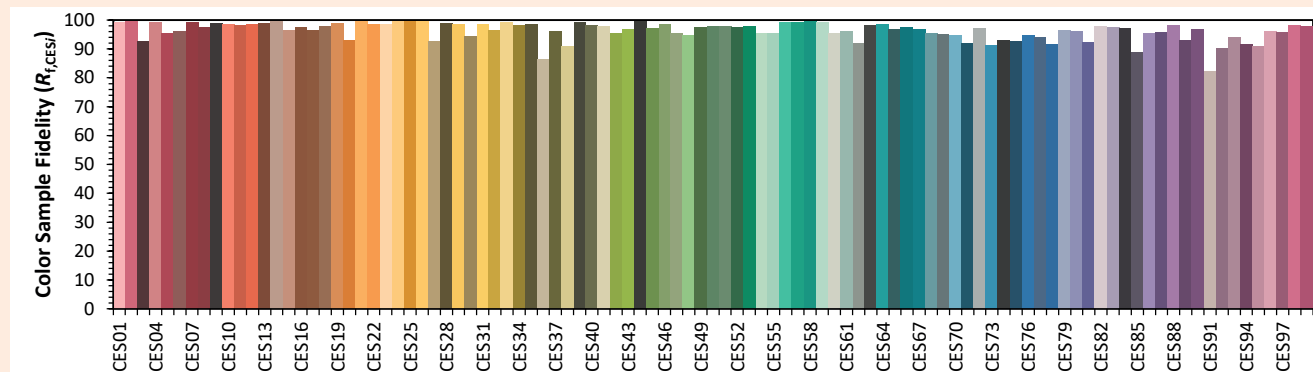

Date of publication JUNE 2023.

VERSION 23B

LEXYS Zoom Plus

Colorimetry Data

Source: COB 3000K

Date: 22/07/2022

Manufacturer: SPX LIGHTING

Model: LEXYS ZOOM PLUS 3000K

Notes:

Indicative values varying around the typical value.

x 0.4296
y 0.4022
u' 0.2466
v' 0.5196

CIE 13.3-1995
(CRI)

R_a 98
R_g 96

SPX Lighting - Offices : 10 rue des Marronniers 94 240 L'Hay Les Roses - France.
Factory : Zac des Coinchettes - 36 100 Issoudun - France.