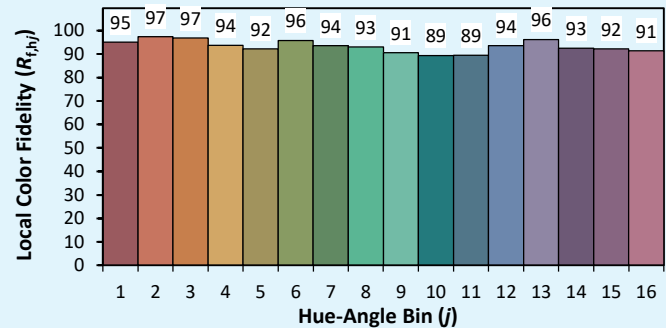

## Colorimetry Data

Source: COB 4000K

Date: 22/07/2022

Manufacturer: SPX LIGHTING

Model: LEXYS 4000K

Notes:

Indicative values varying around the typical value.

x 0.3893  
y 0.3893  
u' 0.2259  
v' 0.5083