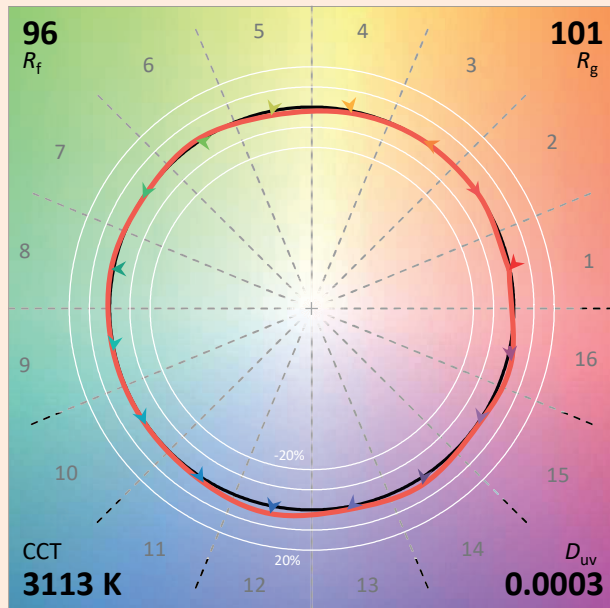

## Technical specifications

Light source type	LED
Led Power Rating	13 W
Power supply	Constant current 350mA
Beam angle	14° or 25° or 31°
Color temperature (SDCM2)	3 000 K - 4 000 K
Led nominal output	1 190 lm - 1 290 lm
CRI (Ra)	98 98
R9	> 90
Lumen maintenance L80B10	110 000 operating hours
Dimming/control	According to selected power supply: Potentiometer / Phase cut / DALI 2 Casambi / DMX
Thermal dissipation	Passive
Housing materials	Body : aluminium – painted steel
Weight	0,700kg
Finish	Black or White - Other Ral colors upon request

## Dimensions

## Colorimetry Data

Source: COB 3000K

Date: 22/07/2022

Manufacturer: SPX LIGHTING

Model: LEXYS 3000K

**Notes:**

Indicative values varying around the typical value.

x **0.4296**  
 y **0.4022**  
 u' **0.2466**  
 v' **0.5196**