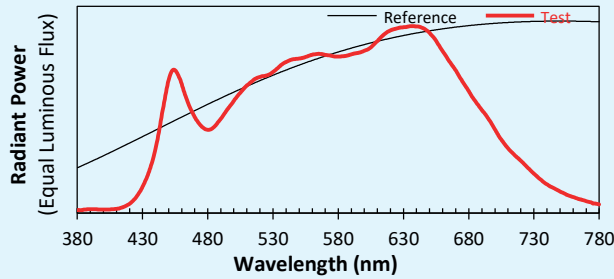

## Colorimetry Data

Source: COB 4000K

Date: 22/07/2022

Manufacturer: SPX LIGHTING

Model: LEXYS 4000K

Notes:

Indicative values varying around the typical value.

x 0.3893  
y 0.3893  
u' 0.2259  
v' 0.5083