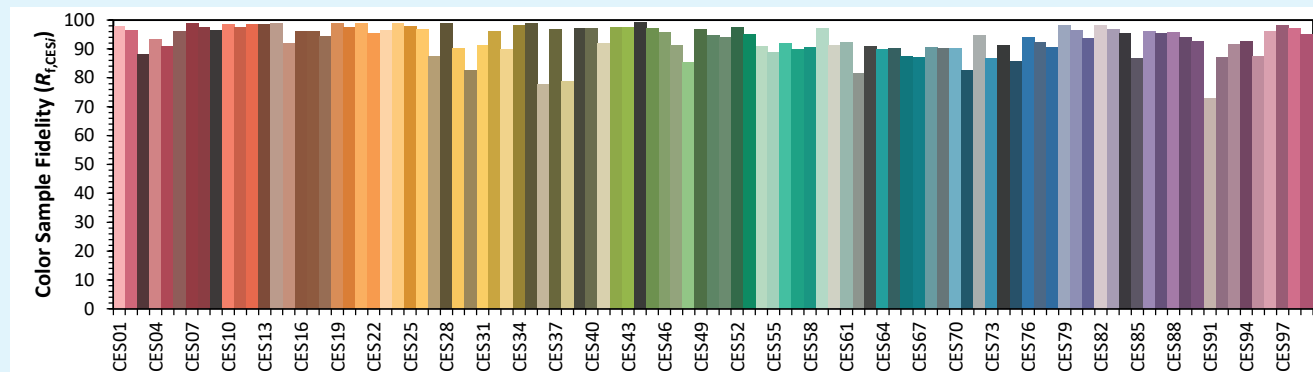

## Colorimetry Data

Source: COB 4000K

Date: 22/07/2022

Manufacturer: SPX LIGHTING

Model: LEXYS 4000K

Notes:

Indicative values varying around the typical value.

x 0.3893  
y 0.3893  
u' 0.2259  
v' 0.5083