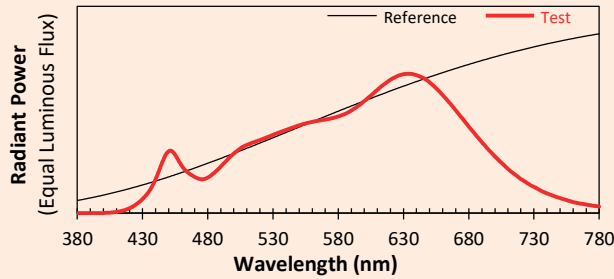

## Colorimetry Data

Source: COB 3000K

Date: 22/07/2022

Manufacturer: SPX LIGHTING

Model: LEXYS 3000K

**Notes:**

Indicative values varying around the typical value.

x **0.4296**  
 y **0.4022**  
 u' **0.2466**  
 v' **0.5196**