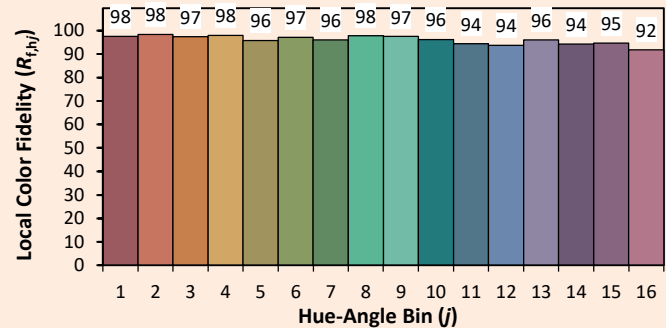

## Colorimetry Data

Source: COB 3000K

Date: 22/07/2022

Manufacturer: SPX LIGHTING

Model: LEXYS 3000K

**Notes:**

Indicative values varying around the typical value.

x **0.4296**  
 y **0.4022**  
 u' **0.2466**  
 v' **0.5196**