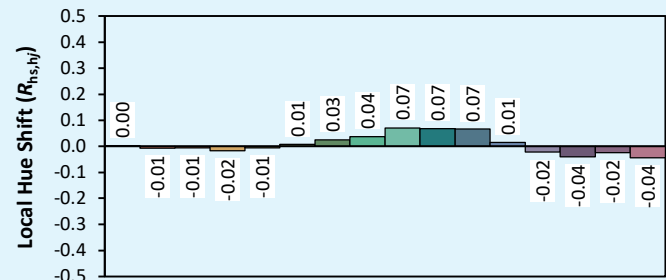

## Colorimetry Data

Source: COB 4000K

Date: 22/07/2022

Manufacturer: SPX LIGHTING

Model: LEXYS 4000K

Notes:

Indicative values varying around the typical value.

x 0.3893  
y 0.3893  
u' 0.2259  
v' 0.5083