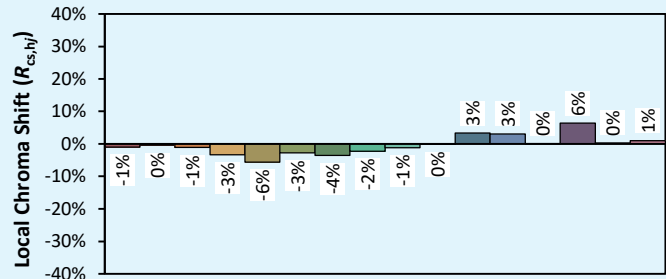

## Colorimetry Data

Source: COB 4000K

Date: 22/07/2022

Manufacturer: SPX LIGHTING

Model: LEXYS 4000K

Notes:

Indicative values varying around the typical value.

x 0.3893  
y 0.3893  
u' 0.2259  
v' 0.5083