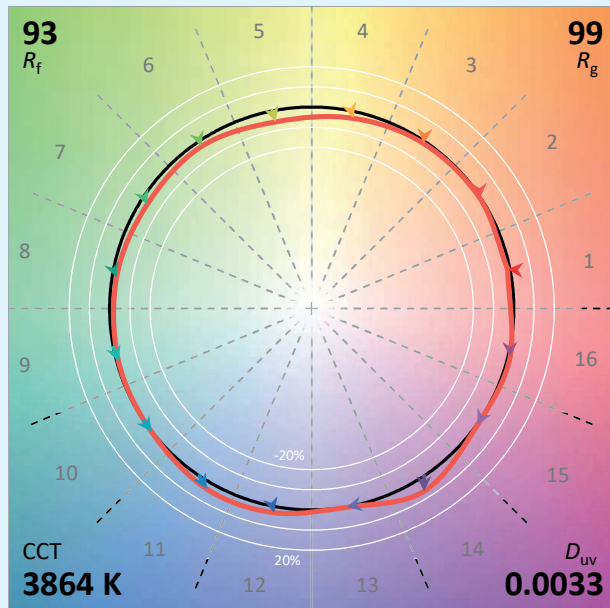

## Technical specifications

Light source type	LED
Led Power Rating	13 W
Power supply	Constant current 350mA
Beam angle	14° or 25° or 31°
Color temperature (SDCM2)	3 000 K - 4 000 K
Led nominal output	1 190 lm - 1 290 lm
CRI (Ra)	98 98
R9	> 90
Lumen maintenance L80B10	110 000 operating hours
Dimming/control	According to selected power supply: Potentiometer / Phase cut / DALI 2 Casambi / DMX
Thermal dissipation	Passive
Housing materials	Body : aluminium – painted steel
Weight	0,700kg
Finish	Black or White - Other Ral colors upon request

## Colorimetry Data

Source: COB 4000K

Date: 22/07/2022

Manufacturer: SPX LIGHTING

Model: LEXYS 4000K

Notes:

Indicative values varying around the typical value.

x 0.3893  
y 0.3893  
u' 0.2259  
v' 0.5083