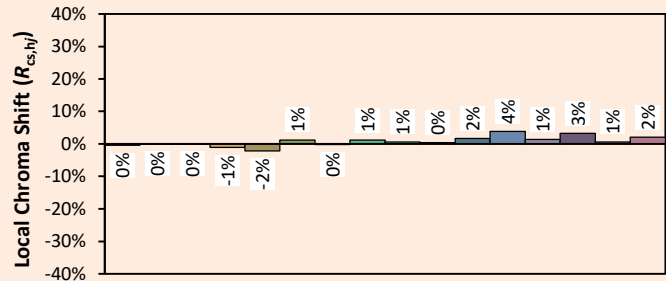

## Colorimetry Data

Source: COB 3000K

Date: 22/07/2022

Manufacturer: SPX LIGHTING

Model: LEXYS 3000K

**Notes:**

Indicative values varying around the typical value.

x **0.4296**  
 y **0.4022**  
 u' **0.2466**  
 v' **0.5196**