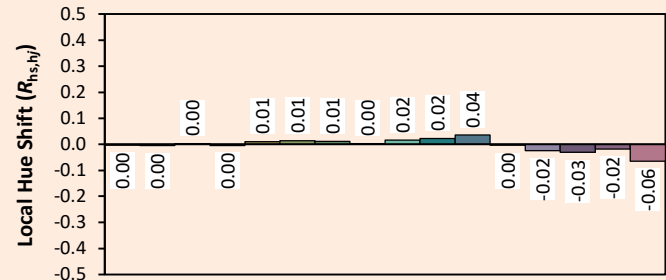

## Colorimetry Data

Source: COB 3000K

Date: 22/07/2022

Manufacturer: SPX LIGHTING

Model: LEXYS 3000K

**Notes:**

Indicative values varying around the typical value.

x **0.4296**  
 y **0.4022**  
 u' **0.2466**  
 v' **0.5196**