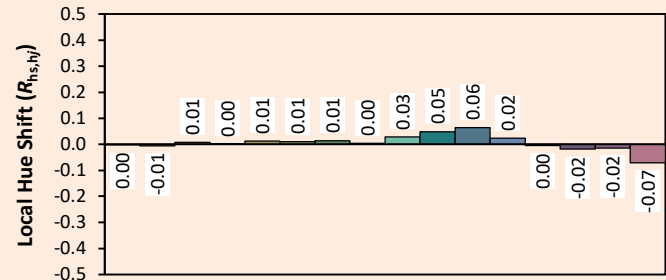

ISCAD

Colorimetry Data

Source: COB 3000K

Manufacturer: SPX LIGHTING

Date: 17/03/2023

Model: ISCAD 3000K

Notes:

Indicative values given as an indication, varying around the typical value.

x **0.4296**
y **0.4051**
u' **0.2454**
v' **0.5207**

CIE 13.3-1995
(CRI)

R_a 98
R_g 98

SPX Lighting - Offices : 10 rue des Marronniers 94 240 L'Hay Les Roses - France.
Factory : Zac des Coinchettes - 36 100 Issoudun - France.

Contacts +33 01 82 33 02 80 - contact@spx-lighting.com - www.spx-lighting.com

Date of publication MARCH 2023.

VERSION 23A