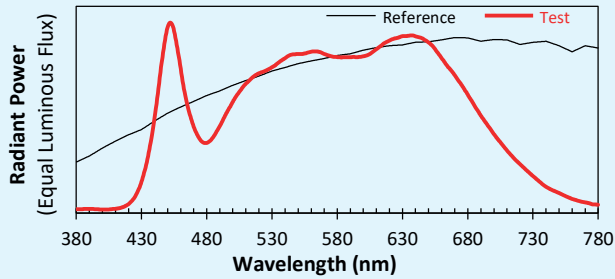

## Colorimetry Data

Source: COB 4000K

Manufacturer: SPX LIGHTING

Date: 17/03/2023

Model: ISCAD 4000K

**Notes:**

Indicative values given as an indication, varying around the typical value.

x **0.3749**  
 y **0.3756**  
 u' **0.2220**  
 v' **0.5002**