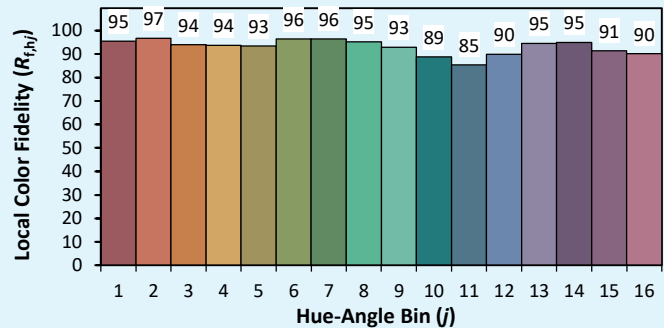

## Colorimetry Data

Source: COB 4000K

Manufacturer: SPX LIGHTING

Date: 17/03/2023

Model: ISCAD 4000K

**Notes:**

Indicative values given as an indication, varying around the typical value.

x **0.3749**  
 y **0.3756**  
 u' **0.2220**  
 v' **0.5002**