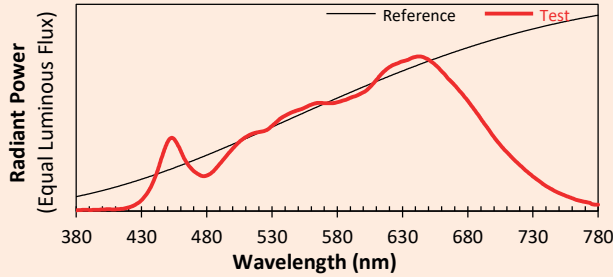

ISCAD

Colorimetry Data

Source: COB 3000K

Manufacturer: SPX LIGHTING

Date: 17/03/2023

Model: ISCAD 3000K

Notes:

Indicative values given as an indication, varying around the typical value.

x **0.4296**
y **0.4051**
u' **0.2454**
v' **0.5207**

CIE 13.3-1995
(CRI)

R_a 98
R_g 98

SPX Lighting - Offices : 10 rue des Marronniers 94 240 L'Hay Les Roses - France.
Factory : Zac des Coinchettes - 36 100 Issoudun - France.

Contacts +33 01 82 33 02 80 - contact@spx-lighting.com - www.spx-lighting.com

Date of publication MARCH 2023.

VERSION 23A