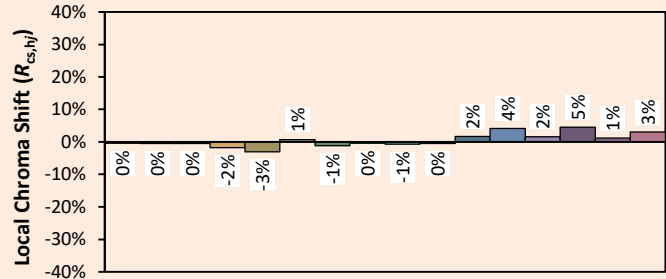

ISCAD

Colorimetry Data

Source: COB 3000K

Manufacturer: SPX LIGHTING

Date: 17/03/2023

Model: ISCAD 3000K

Notes:

Indicative values given as an indication, varying around the typical value.

x **0.4296**
y **0.4051**
u' **0.2454**
v' **0.5207**

CIE 13.3-1995
(CRI)

R_a 98
R_g 98

SPX Lighting - Offices : 10 rue des Marronniers 94 240 L'Hay Les Roses - France.
Factory : Zac des Coinchettes - 36 100 Issoudun - France.

Contacts +33 01 82 33 02 80 - contact@spx-lighting.com - www.spx-lighting.com

Date of publication MARCH 2023.

VERSION 23A