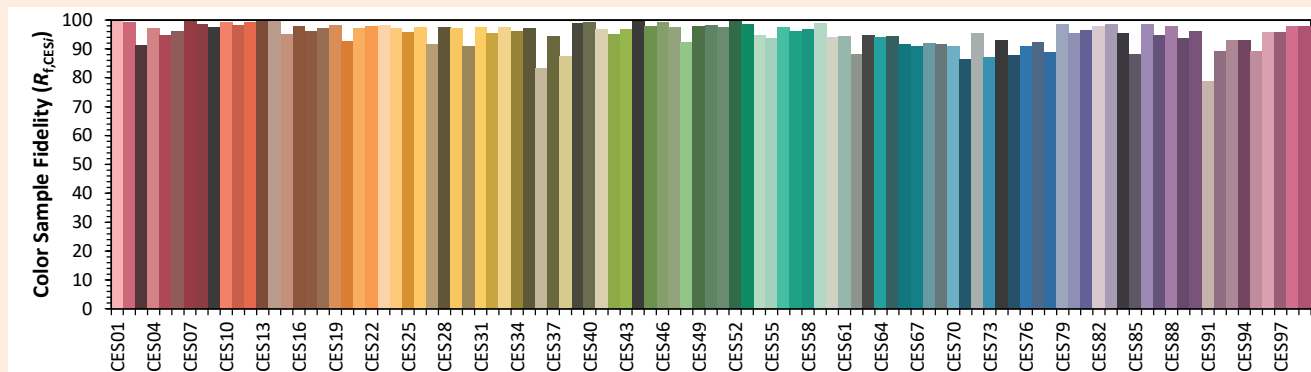

ISCAD

Colorimetry Data

Source: COB 3000K

Manufacturer: SPX LIGHTING

Date: 17/03/2023

Model: ISCAD 3000K

Notes:

Indicative values given as an indication, varying around the typical value.

x **0.4296**
y **0.4051**
u' **0.2454**
v' **0.5207**

CIE 13.3-1995
(CRI)

R_a 98
R_g 98

SPX Lighting - Offices : 10 rue des Marronniers 94 240 L'Hay Les Roses - France.
Factory : Zac des Coinchettes - 36 100 Issoudun - France.

Contacts +33 01 82 33 02 80 - contact@spx-lighting.com - www.spx-lighting.com

Date of publication MARCH 2023.

VERSION 23A