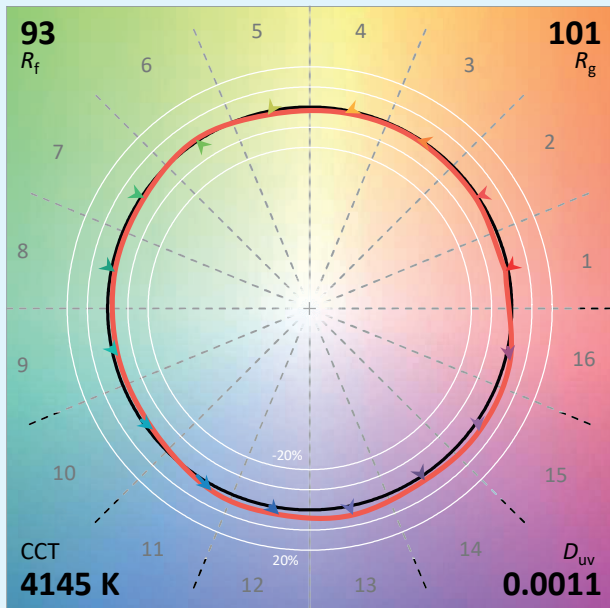

## Colorimetry Data

Source: COB 4000K

Manufacturer: SPX LIGHTING

Date: 17/03/2023

Model: ISCAD 4000K

**Notes:**

Indicative values given as an indication, varying around the typical value.

x **0.3749**  
 y **0.3756**  
 u' **0.2220**  
 v' **0.5002**