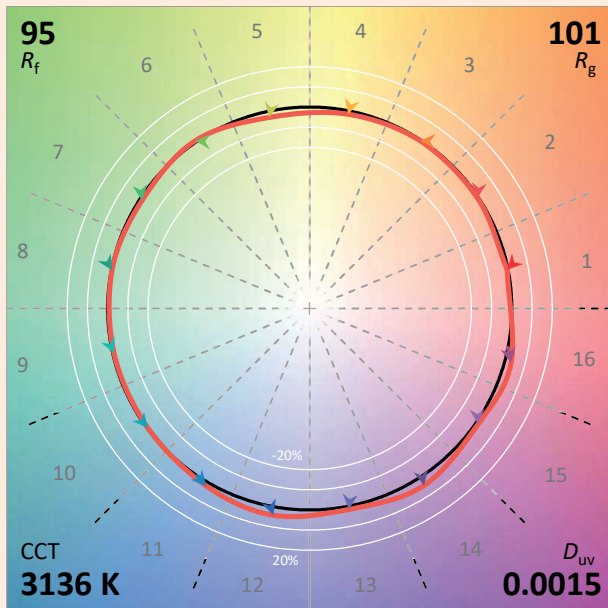

ISCAD

Colorimetry Data

Source: COB 3000K

Manufacturer: SPX LIGHTING

Date: 17/03/2023

Model: ISCAD 3000K

Notes:

Indicative values given as an indication, varying around the typical value.

x **0.4296**
y **0.4051**
u' **0.2454**
v' **0.5207**

CIE 13.3-1995
(CRI)

R_a 98
R_g 98

SPX Lighting - Offices : 10 rue des Marronniers 94 240 L'Hay Les Roses - France.
Factory : Zac des Coinchettes - 36 100 Issoudun - France.

Contacts +33 01 82 33 02 80 - contact@spx-lighting.com - www.spx-lighting.com

Date of publication MARCH 2023.

VERSION 23A