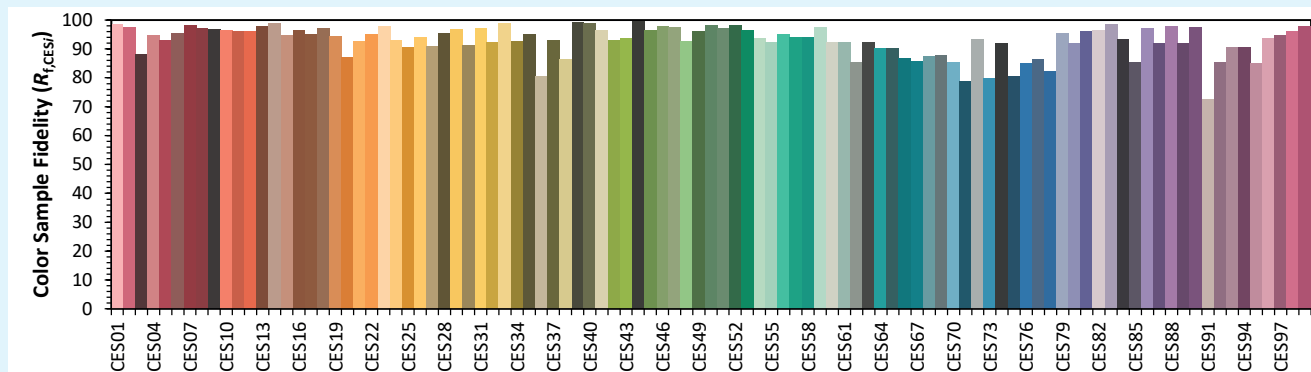

## Colorimetry Data

Source: COB 4000K

Manufacturer: SPX LIGHTING

Date: 17/03/2023

Model: ISCAD 4000K

**Notes:**

Indicative values given as an indication, varying around the typical value.

x **0.3749**  
 y **0.3756**  
 u' **0.2220**  
 v' **0.5002**