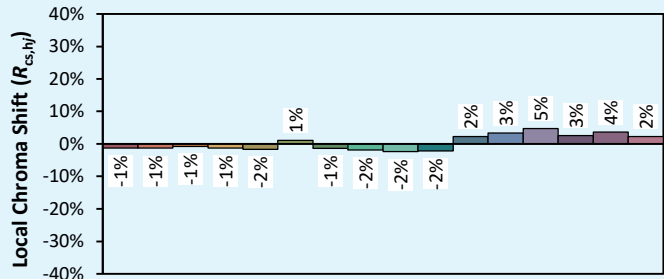

## Colorimetry Data

Source: COB 4000K

Manufacturer: SPX LIGHTING

Date: 17/03/2023

Model: ISCAD 4000K

**Notes:**

Indicative values given as an indication, varying around the typical value.

x **0.3749**  
 y **0.3756**  
 u' **0.2220**  
 v' **0.5002**