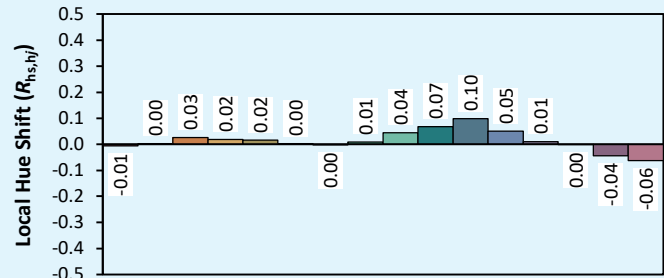

## Colorimetry Data

Source: COB 4000K

Manufacturer: SPX LIGHTING

Date: 17/03/2023

Model: ISCAD 4000K

**Notes:**

Indicative values given as an indication, varying around the typical value.

x **0.3749**  
 y **0.3756**  
 u' **0.2220**  
 v' **0.5002**