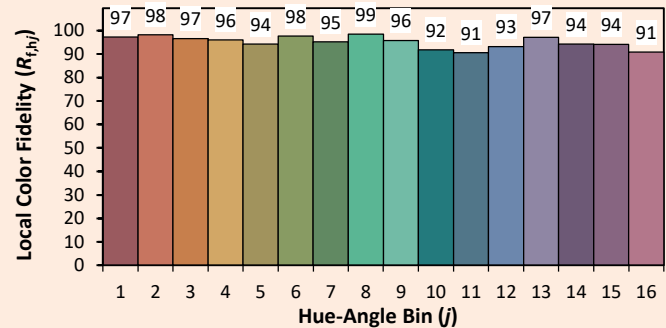

ISCAD

Colorimetry Data

Source: COB 3000K

Manufacturer: SPX LIGHTING

Date: 17/03/2023

Model: ISCAD 3000K

Notes:

Indicative values given as an indication, varying around the typical value.

x **0.4296**
y **0.4051**
u' **0.2454**
v' **0.5207**

CIE 13.3-1995
(CRI)

R_a 98
R_g 98

SPX Lighting - Offices : 10 rue des Marronniers 94 240 L'Hay Les Roses - France.
Factory : Zac des Coinchettes - 36 100 Issoudun - France.

Contacts +33 01 82 33 02 80 - contact@spx-lighting.com - www.spx-lighting.com

Date of publication MARCH 2023.

VERSION 23A