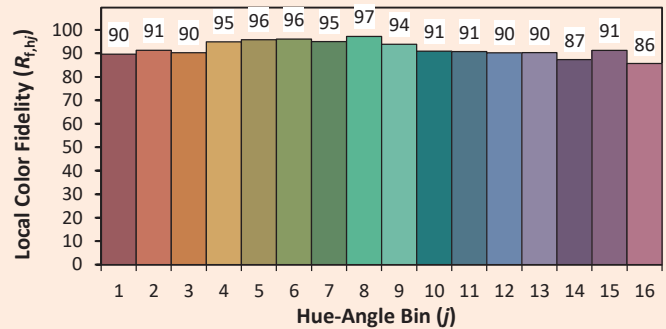

## Colorimetry Data

Source: COB TUNABLE WHITE

Manufacturer: SPX LIGHTING

Date: 06/07/2022

Model: ILYAD W TW

Notes:

Values given as an indication, varying around the typical value.

x 0.4586  
 y 0.4083  
 u' 0.2627  
 v' 0.5263