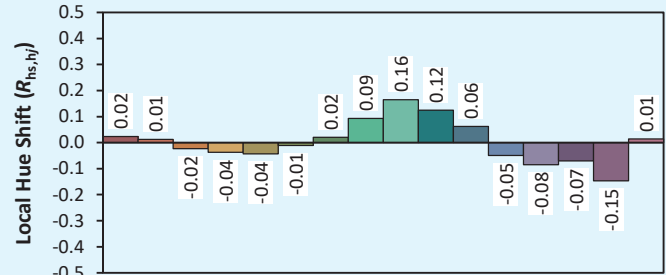

ILYAD Wash TW

Colorimetry Data

Source: COB TUNABLE WHITE

Date: 06/07/2022

Manufacturer: SPX LIGHTING

Model: ILYAD W TW 6000K

Notes:

Values given as an indication, varying around the typical value.

x 0.3220
y 0.3456
u' 0.1981
v' 0.4783

CIE 13.3-1995 (CRI)

R_a	92
R_g	73

ILYAD Wash TW

Photometry Data

30°
Vertical lux

D	lux	L	W	A
0.5	1465	0.9	1.1	0.9
1	366	1.8	2.2	1.7
2	92	3.6	4.3	3.5
3	41	5.3	6.5	5.2