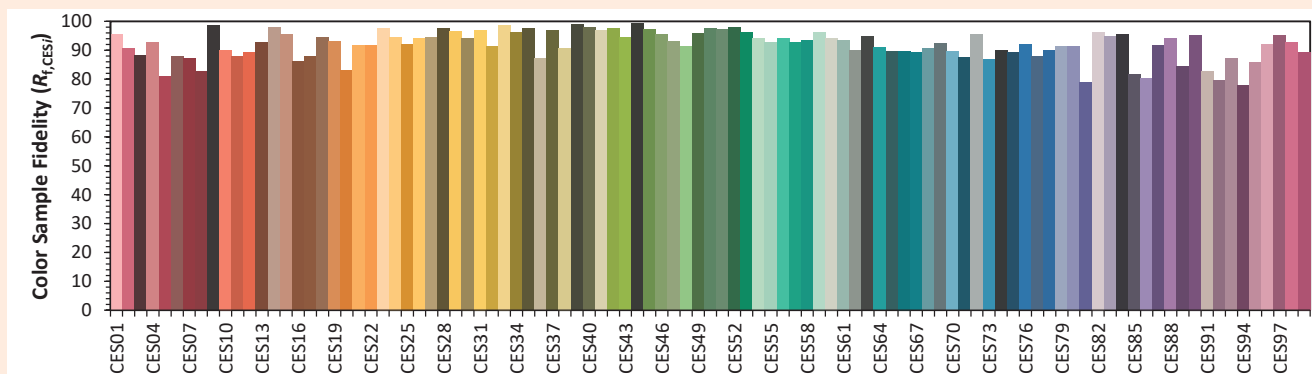

## Colorimetry Data

Source: COB TUNABLE WHITE

Manufacturer: SPX LIGHTING

Date: 06/07/2022

Model: ILYAD W TW

Notes:

Values given as an indication, varying around the typical value.

x 0.4586  
 y 0.4083  
 u' 0.2627  
 v' 0.5263