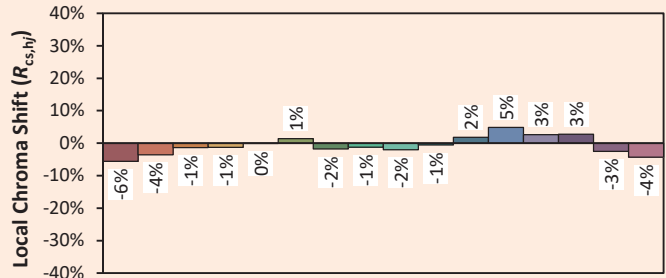

## Colorimetry Data

Source: COB TUNABLE WHITE

Manufacturer: SPX LIGHTING

Date: 06/07/2022

Model: ILYAD W TW

Notes:

Values given as an indication, varying around the typical value.

x 0.4586  
 y 0.4083  
 u' 0.2627  
 v' 0.5263