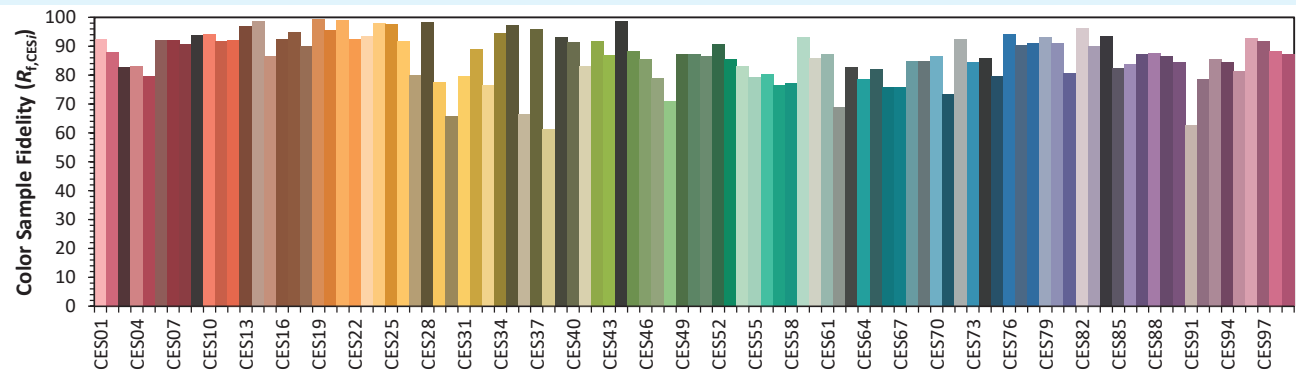

ILYAD Wash TW

Colorimetry Data

Source: COB TUNABLE WHITE

Date: 06/07/2022

Manufacturer: SPX LIGHTING

Model: ILYAD W TW 6000K

Notes:

Values given as an indication, varying around the typical value.

x 0.3220
y 0.3456
u' 0.1981
v' 0.4783

CIE 13.3-1995 (CRI)

R_a	92
R_g	73

ILYAD Wash TW

Photometry Data

30°
Vertical lux

D	lux	L	W	A
0.5	1465	0.9	1.1	0.9
1	366	1.8	2.2	1.7
2	92	3.6	4.3	3.5
3	41	5.3	6.5	5.2