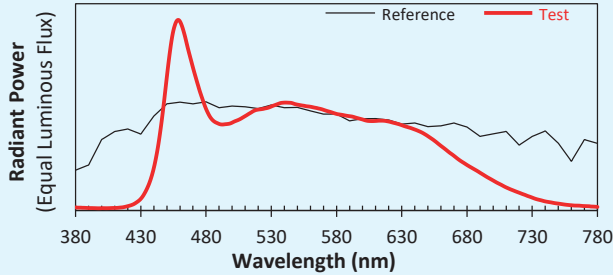

ILYAD Wash TW

Colorimetry Data

Source: COB TUNABLE WHITE

Date: 06/07/2022

Manufacturer: SPX LIGHTING

Model: ILYAD W TW 6000K

Notes:

Values given as an indication, varying around the typical value.

x 0.3220
y 0.3456
u' 0.1981
v' 0.4783

CIE 13.3-1995 (CRI)

R_a	92
R_g	73

ILYAD Wash TW

Photometry Data

30°
Vertical lux

D	lux	L	W	A
0.5	1465	0.9	1.1	0.9
1	366	1.8	2.2	1.7
2	92	3.6	4.3	3.5
3	41	5.3	6.5	5.2