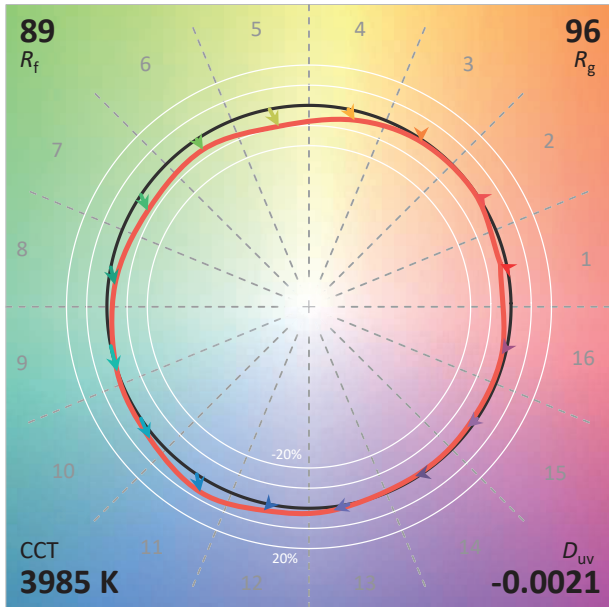

## Technical specifications

Light source type	LED
Led Power Rating	32 W
Beam angle	Asymmetrical
Color temperature (Step Macadam (SDCM2))	Ajustable 2 700K to 6 000K
Led nominal output	2 840 lm constant
CRI (Ra)	> 90
Lumen maintenance L70	50 000 operating hours
Dimming/control	Two Potentiometer / DALI 2 / CASAMBI
Thermal dissipation	Passive
Housing materials	Body : anodized aluminium – painted steel Reflector : polycarbonate
Weight	1,500 kg
Finish	Black or White - Other RAL colors upon request.

## Colorimetry Data

Source: COB TUNABLE WHITE

Manufacturer: SPX LIGHTING

Date: 06/07/2022

Model: ILYAD W TW 4000K

Notes:

Values given as an indication, varying around the typical value.

x 0.3796  
 y 0.3718  
 u' 0.2266  
 v' 0.4993