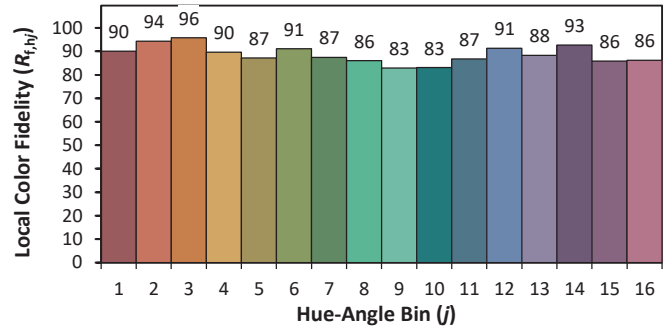

## Colorimetry Data

Source: COB TUNABLE WHITE

Manufacturer: SPX LIGHTING

Date: 06/07/2022

Model: ILYAD W TW 4000K

Notes:

Values given as an indication, varying around the typical value.

x 0.3796  
 y 0.3718  
 u' 0.2266  
 v' 0.4993