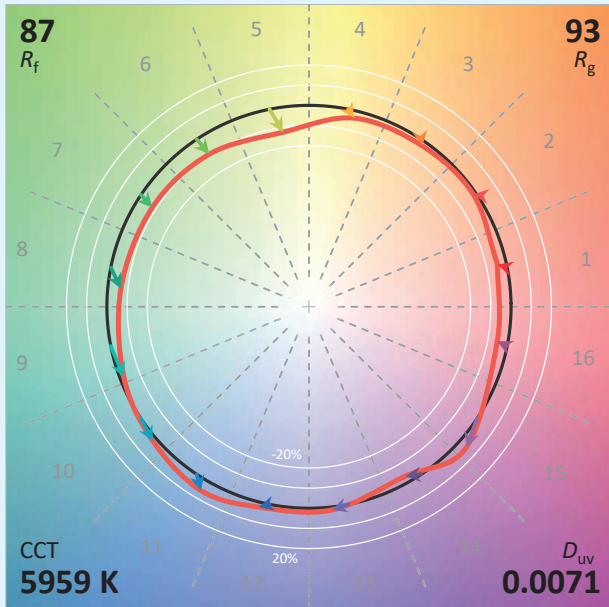

ILYAD Wash TW

Colorimetry Data

Source: COB TUNABLE WHITE

Date: 06/07/2022

Manufacturer: SPX LIGHTING

Model: ILYAD W TW 6000K

Notes:

Values given as an indication, varying around the typical value.

x 0.3220
y 0.3456
u' 0.1981
v' 0.4783

CIE 13.3-1995 (CRI)

R_a	92
R_g	73

ILYAD Wash TW

Photometry Data

30°
Vertical lux

D	lux	L	W	A
0.5	1465	0.9	1.1	0.9
1	366	1.8	2.2	1.7
2	92	3.6	4.3	3.5
3	41	5.3	6.5	5.2