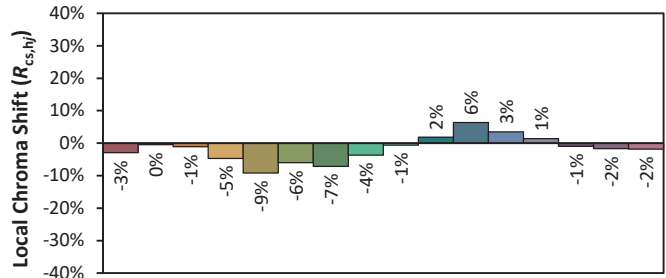

## Colorimetry Data

Source: COB TUNABLE WHITE

Manufacturer: SPX LIGHTING

Date: 06/07/2022

Model: ILYAD W TW 4000K

Notes:

Values given as an indication, varying around the typical value.

x 0.3796  
 y 0.3718  
 u' 0.2266  
 v' 0.4993