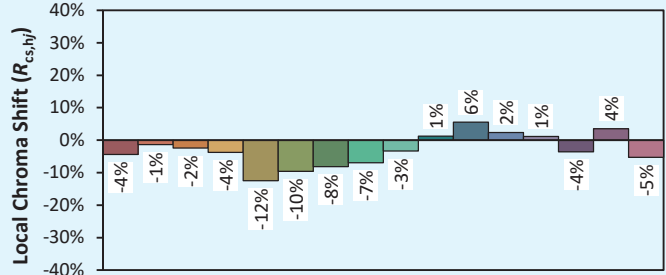

ILYAD Wash TW

Colorimetry Data

Source: COB TUNABLE WHITE

Date: 06/07/2022

Manufacturer: SPX LIGHTING

Model: ILYAD W TW 6000K

Notes:

Values given as an indication, varying around the typical value.

x 0.3220
y 0.3456
u' 0.1981
v' 0.4783

CIE 13.3-1995 (CRI)

R_a	92
R_g	73

ILYAD Wash TW

Photometry Data

30°
Vertical lux

D	lux	L	W	A
0.5	1465	0.9	1.1	0.9
1	366	1.8	2.2	1.7
2	92	3.6	4.3	3.5
3	41	5.3	6.5	5.2