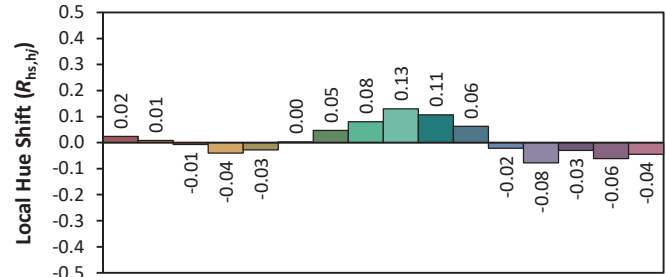

## Colorimetry Data

Source: COB TUNABLE WHITE

Manufacturer: SPX LIGHTING

Date: 06/07/2022

Model: ILYAD W TW 4000K

Notes:

Values given as an indication, varying around the typical value.

x 0.3796  
 y 0.3718  
 u' 0.2266  
 v' 0.4993