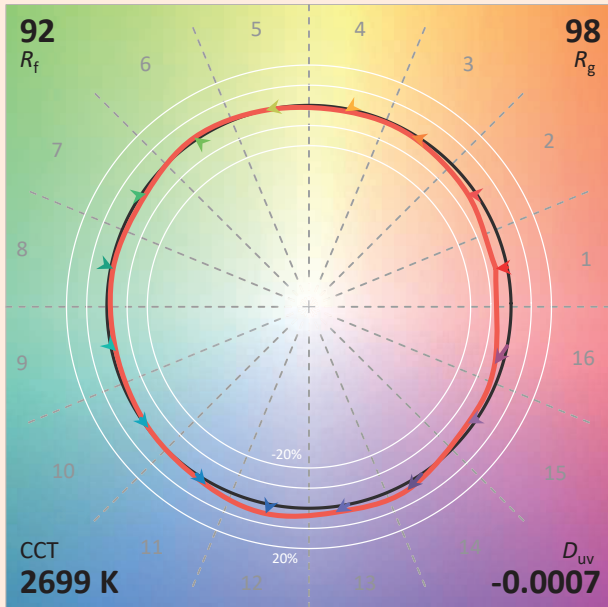

## Technical specifications

Light source type	LED
Led Power Rating	32 W
Beam angle	Asymmetrical
Color temperature (Step Macadam (SDCM2))	Ajustable 2 700K to 6 000K
Led nominal output	2 840 lm constant
CRI (Ra)	> 90
Lumen maintenance L70	50 000 operating hours
Dimming/control	Two Potentiometer / DALI 2 / CASAMBI
Thermal dissipation	Passive
Housing materials	Body : anodized aluminium – painted steel Reflector : polycarbonate
Weight	1,500 kg
Finish	Black or White - Other RAL colors upon request.

## Colorimetry Data

Source: COB TUNABLE WHITE

Manufacturer: SPX LIGHTING

Date: 06/07/2022

Model: ILYAD W TW

Notes:

Values given as an indication, varying around the typical value.

x 0.4586  
 y 0.4083  
 u' 0.2627  
 v' 0.5263