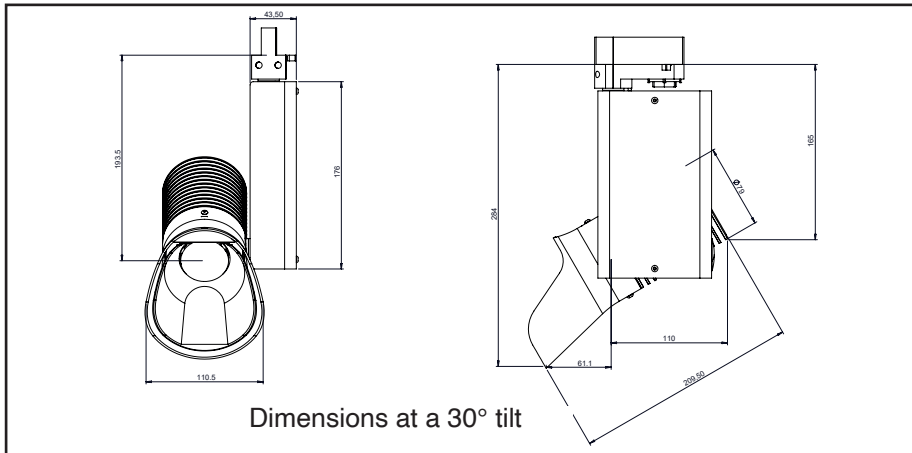

ILYAD Range

ILYAD Wash TW

Mounting versions

3 Circuits Track Adaptor

Tieback