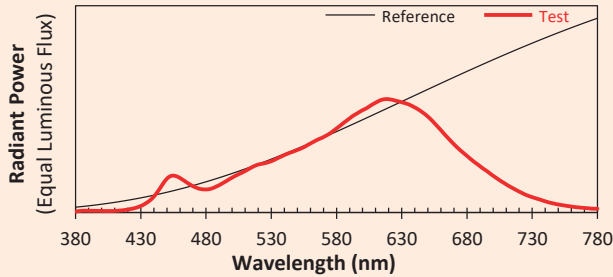

## Colorimetry Data

Source: COB TUNABLE WHITE

Manufacturer: SPX LIGHTING

Date: 06/07/2022

Model: ILYAD W TW

Notes:

Values given as an indication, varying around the typical value.

x 0.4586  
 y 0.4083  
 u' 0.2627  
 v' 0.5263