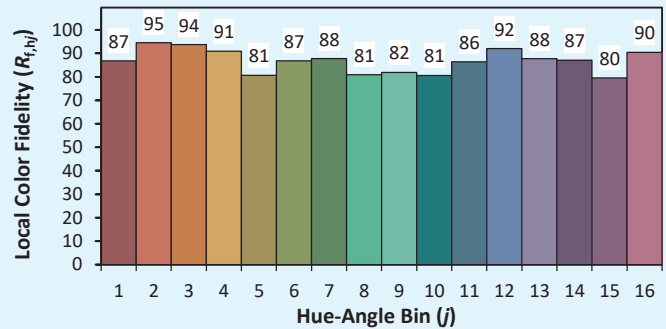

ILYAD Wash TW

Colorimetry Data

Source: COB TUNABLE WHITE

Date: 06/07/2022

Manufacturer: SPX LIGHTING

Model: ILYAD W TW 6000K

Notes:

Values given as an indication, varying around the typical value.

x 0.3220
y 0.3456
u' 0.1981
v' 0.4783

CIE 13.3-1995 (CRI)

R_a	92
R_g	73

ILYAD Wash TW

Photometry Data

30°
Vertical lux

D	lux	L	W	A
0.5	1465	0.9	1.1	0.9
1	366	1.8	2.2	1.7
2	92	3.6	4.3	3.5
3	41	5.3	6.5	5.2