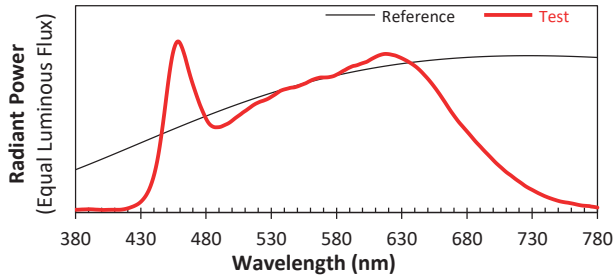

## Colorimetry Data

Source: COB TUNABLE WHITE

Manufacturer: SPX LIGHTING

Date: 06/07/2022

Model: ILYAD W TW 4000K

Notes:

Values given as an indication, varying around the typical value.

x 0.3796  
 y 0.3718  
 u' 0.2266  
 v' 0.4993