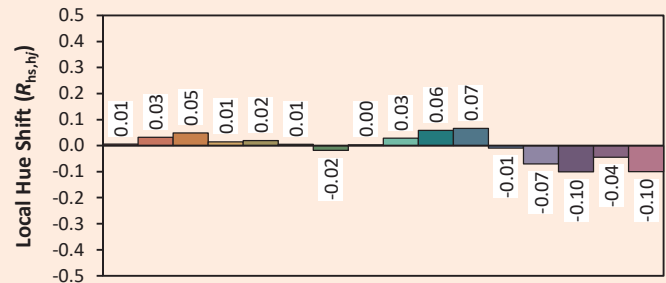

## Colorimetry Data

Source: COB TUNABLE WHITE

Manufacturer: SPX LIGHTING

Date: 06/07/2022

Model: ILYAD W TW

Notes:

Values given as an indication, varying around the typical value.

x 0.4586  
 y 0.4083  
 u' 0.2627  
 v' 0.5263