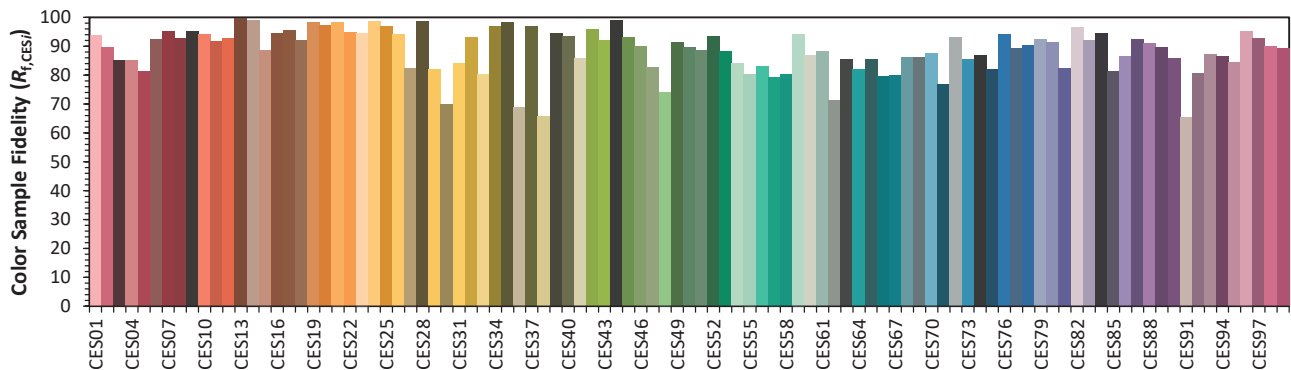

## Colorimetry Data

Source: COB TUNABLE WHITE

Manufacturer: SPX LIGHTING

Date: 06/07/2022

Model: ILYAD W TW 4000K

Notes:

Values given as an indication, varying around the typical value.

x 0.3796  
 y 0.3718  
 u' 0.2266  
 v' 0.4993