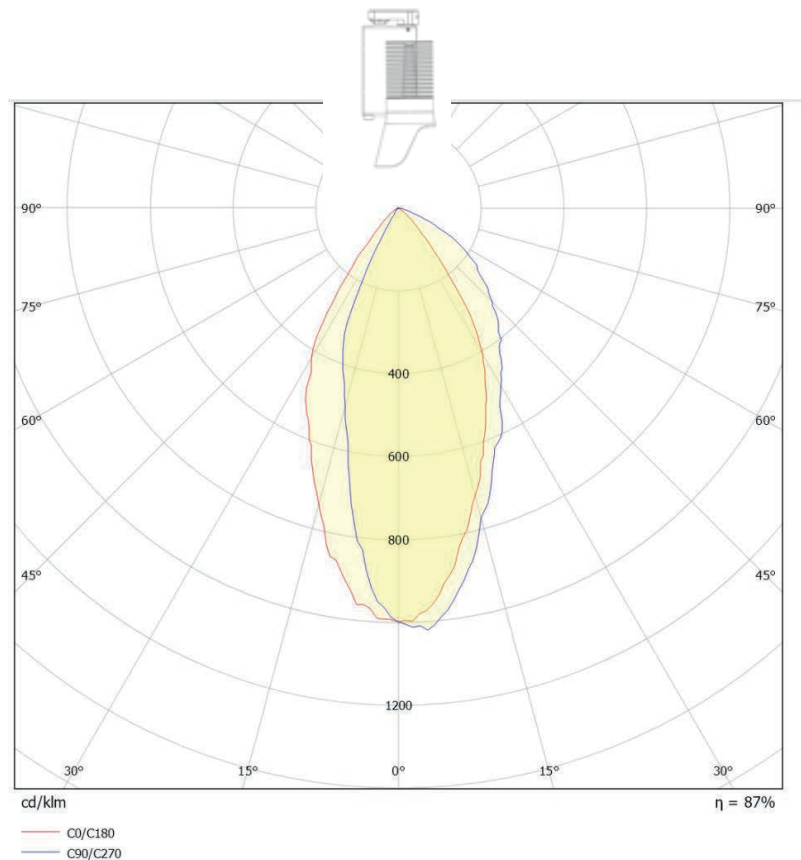

ILYAD W LP18 4000K