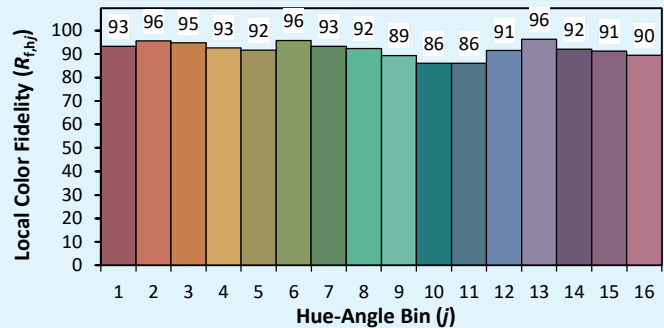

## Colorimetry Data

Source: COB 4000K

Manufacturer: SPX LIGHTING

Date: 22/07/2022

Model: ILYAD 4000K

Notes:

Values given as an indication, varying around the typical value.

x **0.3925**  
 y **0.3962**  
 u' **0.2253**  
 v' **0.5116**