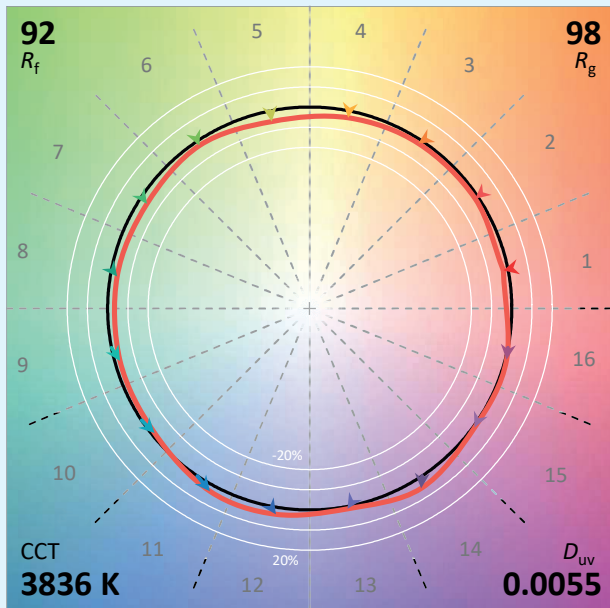

## Technical specifications

Light source type	LED
Led Power Rating	18W
Beam angle	asymmetrical
Color temperature (Step Macadam (SDCM2))	3 000 K - 4 000 K
Led nominal output	1 900 lm - 2 050 lm
CRI (Ra)	97
R9	> 90
Lumen maintenance L80B10	100 000 operating hours
Dimming/control	Potentiometer (on board dimming)/ DALI 2 / Phase / Casambi
Thermal dissipation	Passive
Housing materials	Body : anodized aluminium – painted steel Reflector : polycarbonate
Weight	1,400 kg
Finish	Black or White - Other RAL colors upon request

## Colorimetry Data

Source: COB 4000K

Manufacturer: SPX LIGHTING

Date: 22/07/2022

Model: ILYAD 4000K

Notes:

Values given as an indication, varying around the typical value.

x **0.3925**  
 y **0.3962**  
 u' **0.2253**  
 v' **0.5116**