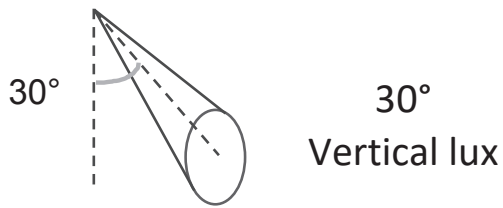

ILYAD Range

ILYAD Wash LP 18

Photometry Data

D	lux	L	W	A
0.5	1025	0.9	1.1	0.9
1	256	1.8	2.2	1.7
2	64	3.6	4.3	3.5
3	28	5.3	6.5	5.2