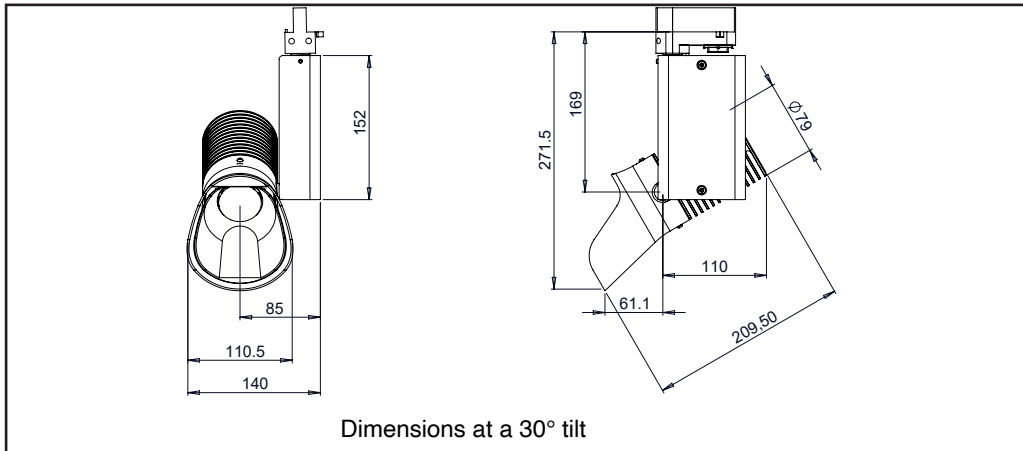

ILYAD Range

ILYAD Wash LP 18

Mounting versions

3 Circuits Track Adaptor

Tieback