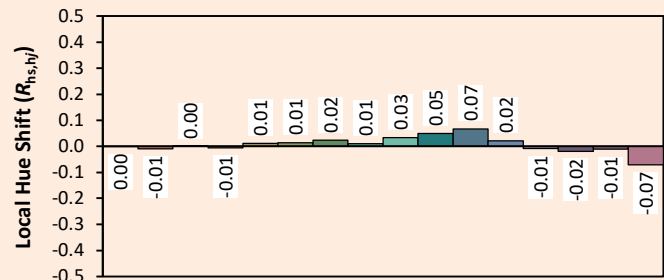

## Colorimetry Data

Source: COB 3000K

Manufacturer: SPX LIGHTING

Date: 22/07/2022

Model: ILYAD 3000K

Notes:

Values given as an indication, varying around the typical value.

x **0.4362**  
 y **0.4085**  
 u' **0.2482**  
 v' **0.5230**