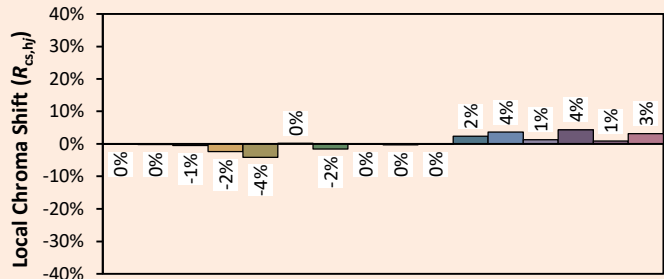

## Colorimetry Data

Source: COB 3000K

Manufacturer: SPX LIGHTING

Date: 22/07/2022

Model: ILYAD 3000K

Notes:

Values given as an indication, varying around the typical value.

x **0.4362**  
 y **0.4085**  
 u' **0.2482**  
 v' **0.5230**