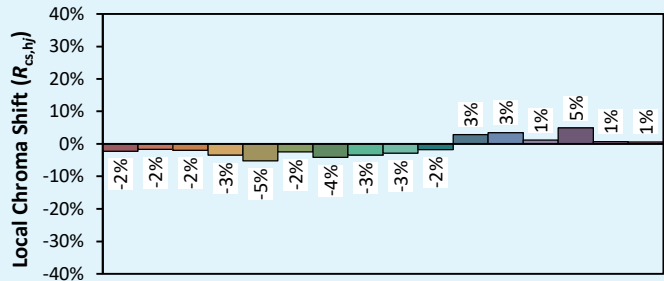

## Colorimetry Data

Source: COB 4000K

Manufacturer: SPX LIGHTING

Date: 22/07/2022

Model: ILYAD 4000K

Notes:

Values given as an indication, varying around the typical value.

x **0.3925**  
 y **0.3962**  
 u' **0.2253**  
 v' **0.5116**