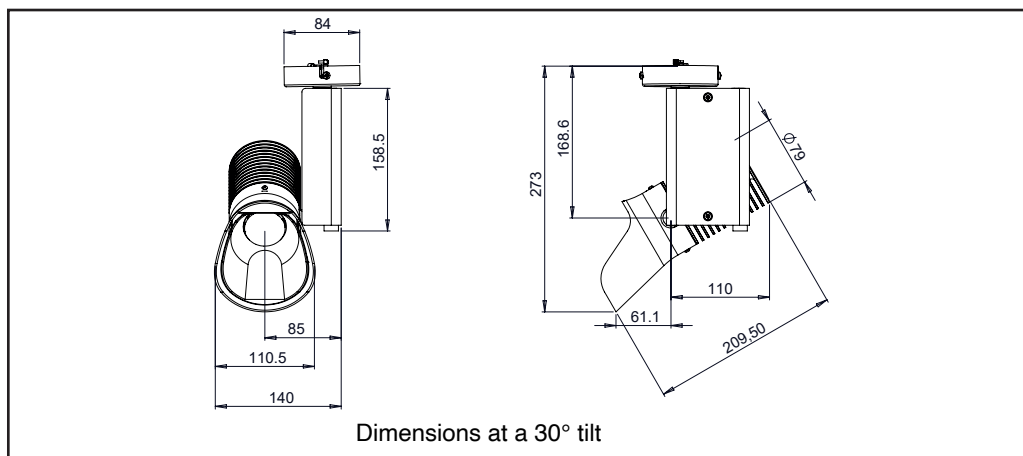

ILYAD Range

ILYAD Wash LP 18

Mounting versions

3 Circuits Track Adaptor

Tieback

Hook

SPX Lighting - Offices : 10 rue des Marronniers 94 240 L'Hay Les Roses - France.
Factory : Zac des Coinchettes - 36 100 Issoudun - France.

Contacts +33 01 82 33 02 80 - contact@spx-lighting.com - www.spx-lighting.com

All rights reserved. Partial or complete reproductions is prohibited unless written permission of SPX Lighting. Information contained in this document does not contractually bind SPX Lighting. Despite the care SPX Lighting brings to the accuracy and precision of the present information, the responsibility of SPX Lighting can not be sought in case of inaccurate information. SPX Lighting reserves the right to change this information at any time without prior notice. SPX Lighting cannot be held liable for the consequences of the use of the present document. This publication does not imply any transfer of intellectual property rights.

Date of publication FEBRUARY 2023

VERSION 23A