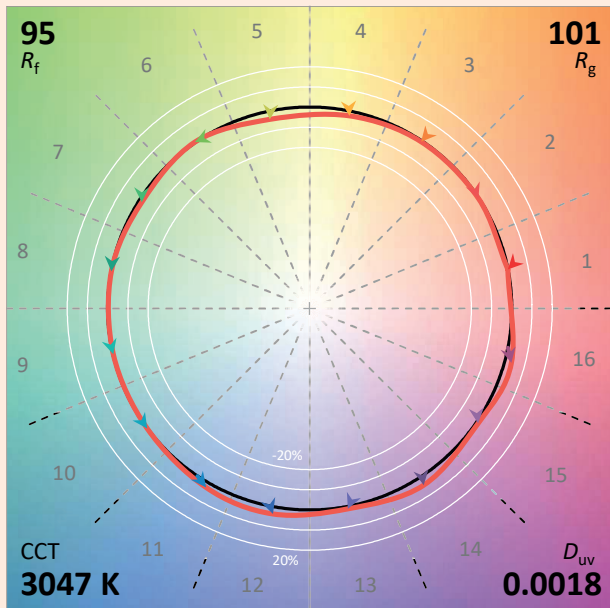

## Technical specifications

Light source type	LED
Led Power Rating	18W
Beam angle	asymmetrical
Color temperature (Step Macadam (SDCM2))	3 000 K - 4 000 K
Led nominal output	1 900 lm - 2 050 lm
CRI (Ra)	97
R9	> 90
Lumen maintenance L80B10	100 000 operating hours
Dimming/control	Potentiometer (on board dimming)/ DALI 2 / Phase / Casambi
Thermal dissipation	Passive
Housing materials	Body : anodized aluminium – painted steel Reflector : polycarbonate
Weight	1,400 kg
Finish	Black or White - Other RAL colors upon request

## Colorimetry Data

Source: COB 3000K

Manufacturer: SPX LIGHTING

Date: 22/07/2022

Model: ILYAD 3000K

Notes:

Values given as an indication, varying around the typical value.

x **0.4362**  
 y **0.4085**  
 u' **0.2482**  
 v' **0.5230**