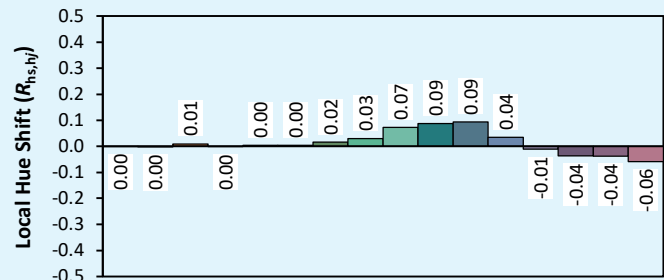

## Colorimetry Data

Source: COB 4000K

Manufacturer: SPX LIGHTING

Date: 22/07/2022

Model: ILYAD 4000K

Notes:

Values given as an indication, varying around the typical value.

x **0.3925**  
 y **0.3962**  
 u' **0.2253**  
 v' **0.5116**