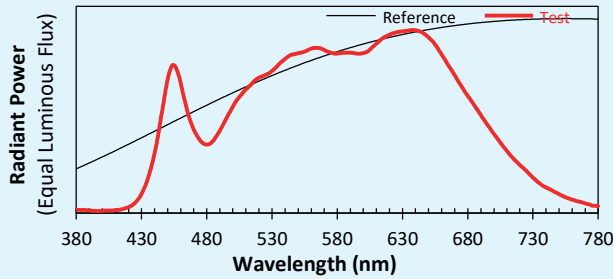

## Colorimetry Data

Source: COB 4000K

Manufacturer: SPX LIGHTING

Date: 22/07/2022

Model: ILYAD 4000K

Notes:

Values given as an indication, varying around the typical value.

x **0.3925**  
 y **0.3962**  
 u' **0.2253**  
 v' **0.5116**