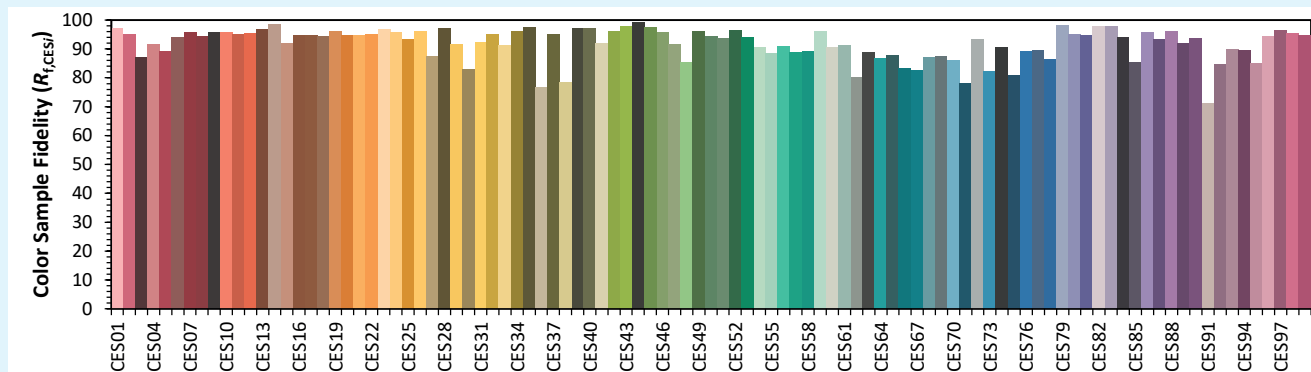

## Colorimetry Data

Source: COB 4000K

Manufacturer: SPX LIGHTING

Date: 22/07/2022

Model: ILYAD 4000K

Notes:

Values given as an indication, varying around the typical value.

x **0.3925**  
 y **0.3962**  
 u' **0.2253**  
 v' **0.5116**