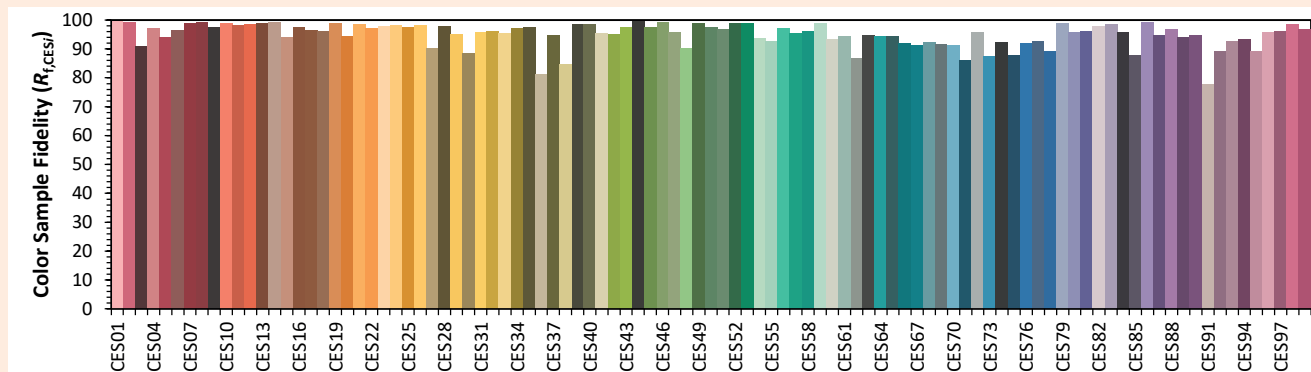

## Colorimetry Data

Source: COB 3000K

Manufacturer: SPX LIGHTING

Date: 22/07/2022

Model: ILYAD 3000K

Notes:

Values given as an indication, varying around the typical value.

x **0.4362**  
 y **0.4085**  
 u' **0.2482**  
 v' **0.5230**