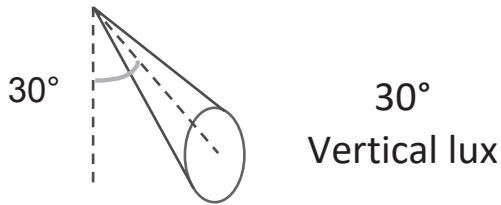

ILYAD Range

ILYAD Wash LP 18

Photometry Data

D	lux	L	W	A
0.5	950	0.9	1.1	0.9
1	238	1.8	2.2	1.7
2	59	3.6	4.3	3.5
3	26	5.3	6.5	5.2