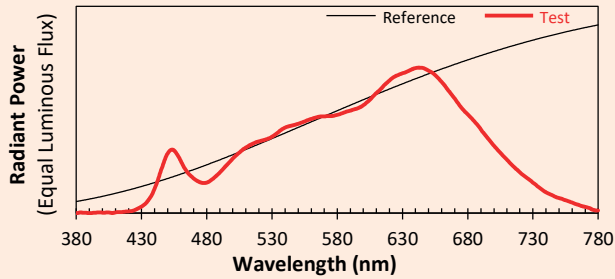

## Colorimetry Data

Source: COB 3000K

Manufacturer: SPX LIGHTING

Date: 22/07/2022

Model: ILYAD 3000K

Notes:

Values given as an indication, varying around the typical value.

x **0.4362**  
 y **0.4085**  
 u' **0.2482**  
 v' **0.5230**