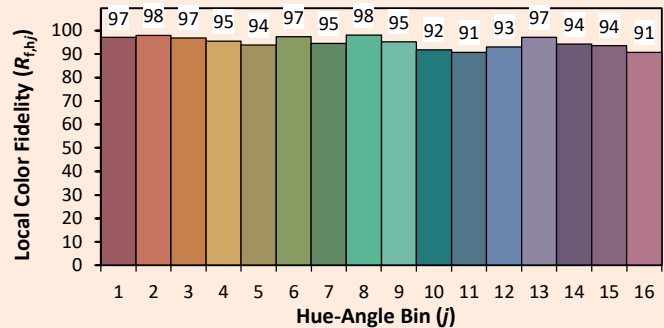

## Colorimetry Data

Source: COB 3000K

Manufacturer: SPX LIGHTING

Date: 22/07/2022

Model: ILYAD 3000K

Notes:

Values given as an indication, varying around the typical value.

x **0.4362**  
 y **0.4085**  
 u' **0.2482**  
 v' **0.5230**