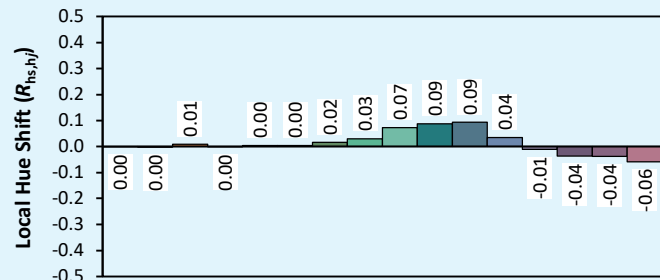

ILYAD LP25 Fresnel

Colorimetry Data

Source: COB 4000K

Manufacturer: SPX LIGHTING

Date: 22/07/2022

Model: ILYAD 4000K

Notes:

Values given as an indication, varying around the typical value.