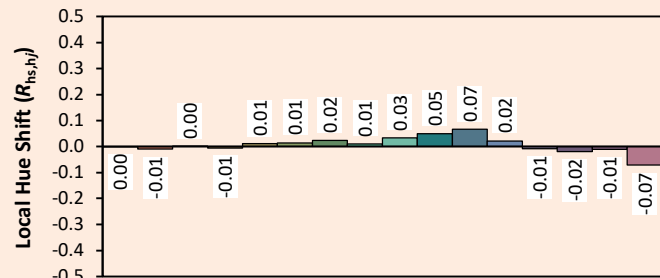

Date of publication JANUARY 2024

VERSION 24A

ILYAD LP25 Fresnel

Colorimetry Data

Source: COB 3000K

Manufacturer: SPX LIGHTING

Date: 22/07/2022

Model: ILYAD 3000K