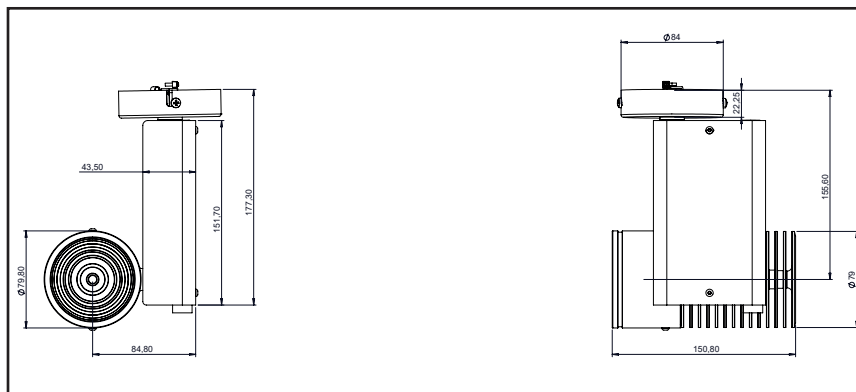

ILYAD Range

ILYAD LP25 Fresnel

Mounting versions

3 Circuit Track Adaptor

Tieback

Hook

Accessories

SPX Lighting - Offices : 10 rue des Marronniers 94 240 L'Hay Les Roses - France.

Factory : Zac des Coinchettes - 36 100 Issoudun - France.

Contacts +33 01 82 33 02 80 - contact@spx-lighting.com - www.spx-lighting.com

Date of publication JANUARY 2024

VERSION 24A