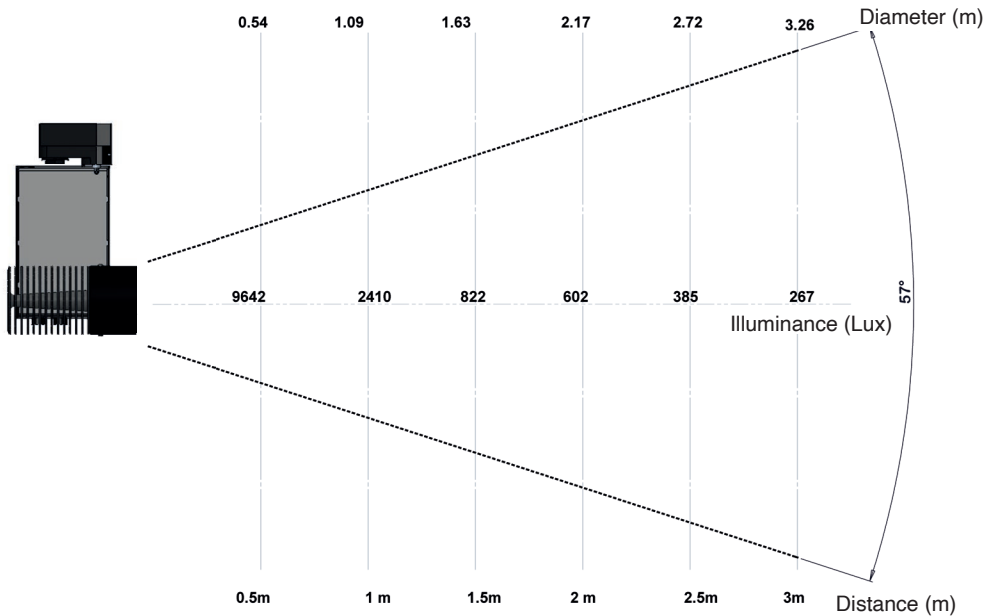

ILYAD F LP25 3000K 57°

SPX Lighting - Offices : 10 rue des Marronniers 94 240 L'Hay Les Roses - France.

Factory : Zac des Coinchettes - 36 100 Issoudun - France.

Contacts +33 01 82 33 02 80 - contact@spx-lighting.com - www.spx-lighting.com

Date of publication JANUARY 2024

VERSION 24A