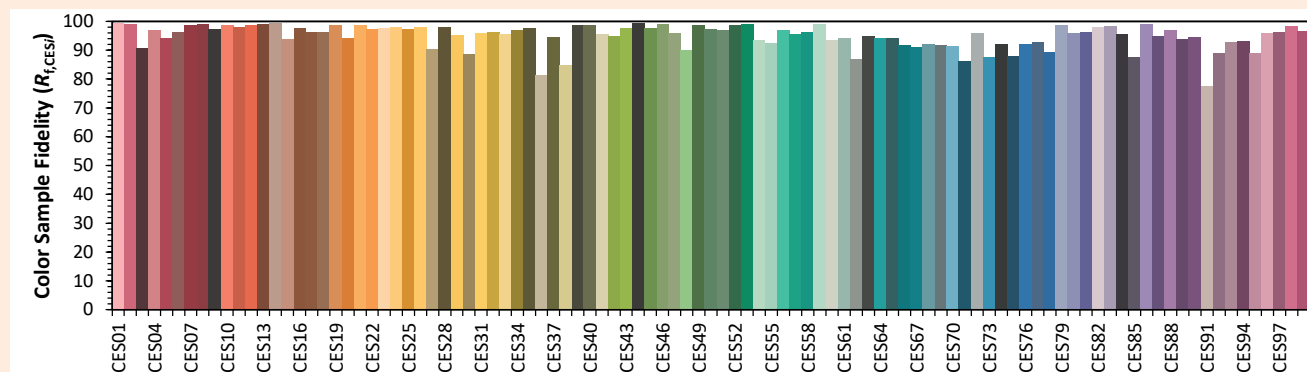

Date of publication JANUARY 2024

VERSION 24A

ILYAD LP25 Fresnel

Colorimetry Data

Source: COB 3000K

Manufacturer: SPX LIGHTING

Date: 22/07/2022

Model: ILYAD 3000K