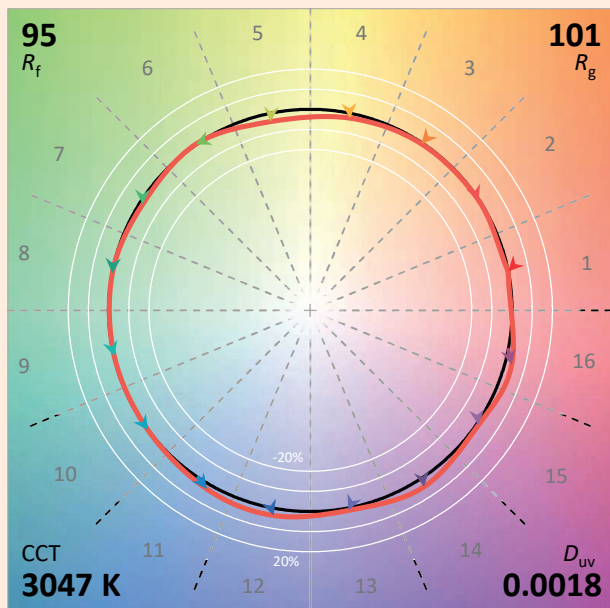

ILYAD LP25 Fresnel

Colorimetry Data

Source: COB 3000K

Manufacturer: SPX LIGHTING

Date: 22/07/2022

Model: ILYAD 3000K

Notes:

Values given as an indication, varying around the typical value.

x 0.4362
y 0.4085
u' 0.2482
v' 0.5230

CIE 13.3-1995 (CRI)	
R_a	98
R_g	100

SPX Lighting - Offices : 10 rue des Marronniers 94 240 L'Hay Les Roses - France.
Factory : Zac des Coinchettes - 36 100 Issoudun - France.
Contacts +33 01 82 33 02 80 - contact@spx-lighting.com - www.spx-lighting.com
All rights reserved. Partial or complete reproductions is prohibited unless written permission of SPX Lighting. Information contained in this document does not contractually bind SPX Lighting. Despite the care SPX Lighting brings to the accuracy and precision of the present information, the responsibility of SPX Lighting can not be sought in case of inaccurate information. SPX Lighting reserves the right to change this information at any time without prior notice. SPX Lighting cannot be held liable for the consequences of the use of the present document. This publication does not imply any transfer of intellectual property rights.
Date of publication JANUARY 2024
VERSION 24A