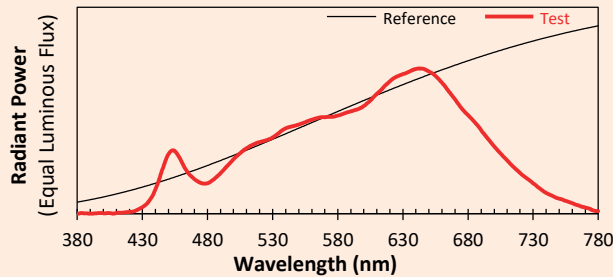

ILYAD LP25 Fresnel

Colorimetry Data

Source: COB 3000K

Manufacturer: SPX LIGHTING

Date: 22/07/2022

Model: ILYAD 3000K

Notes:

Values given as an indication, varying around the typical value.

x 0.4362
y 0.4085
u' 0.2482
v' 0.5230

CIE 13.3-1995 (CRI)	
R_a	98
R_g	100

SPX Lighting - Offices : 10 rue des Marronniers 94 240 L'Hay Les Roses - France.
Factory : Zac des Coinchettes - 36 100 Issoudun - France.
Contacts +33 01 82 33 02 80 - contact@spx-lighting.com - www.spx-lighting.com
All rights reserved. Partial or complete reproductions is prohibited unless written permission of SPX Lighting. Information contained in this document does not contractually bind SPX Lighting. Despite the care SPX Lighting brings to the accuracy and precision of the present information, the responsibility of SPX Lighting can not be sought in case of inaccurate information. SPX Lighting reserves the right to change this information at any time without prior notice. SPX Lighting cannot be held liable for the consequences of the use of the present document. This publication does not imply any transfer of intellectual property rights.
Date of publication JANUARY 2024
VERSION 24A