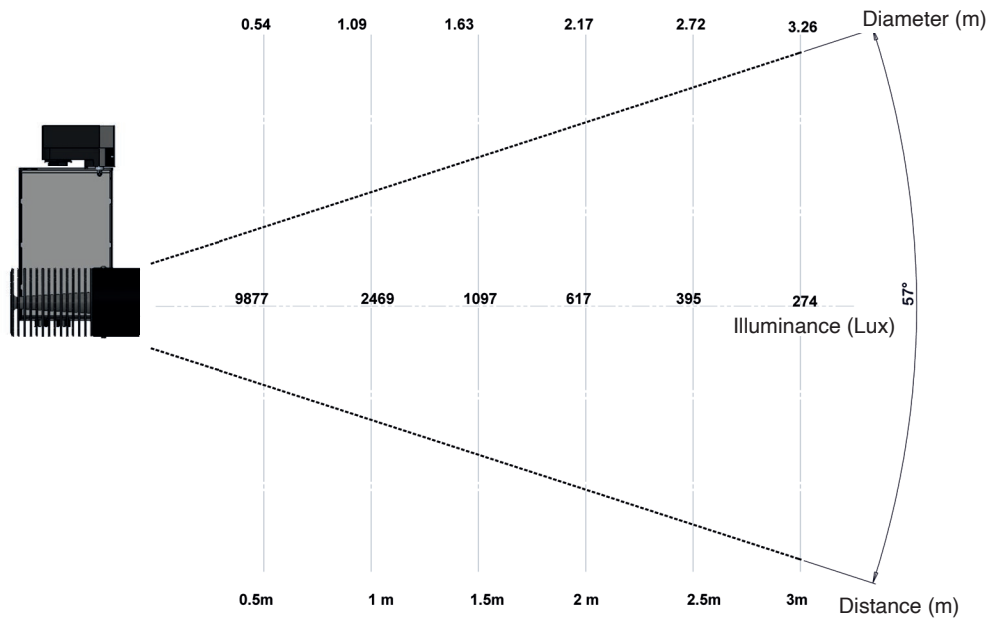

ILYAD F LP25 4000K 57°

SPX Lighting - Offices : 10 rue des Marronniers 94 240 L'Hay Les Roses - France.
Factory : Zac des Coinchettes - 36 100 Issoudun - France.

Contacts +33 01 82 33 02 80 - contact@spx-lighting.com - www.spx-lighting.com

All rights reserved. Partial or complete reproductions is prohibited unless written permission of SPX Lighting. Information contained in this document does not contractually bind SPX Lighting. Despite the care SPX Lighting brings to the accuracy and precision of the present information, the responsibility of SPX Lighting can not be sought in case of inaccurate information. SPX Lighting reserves the right to change this information at any time without prior notice. SPX Lighting cannot be held liable for the consequences of the use of the present document. This publication does not imply any transfer of intellectual property rights.

Date of publication JANUARY 2024

VERSION 24A