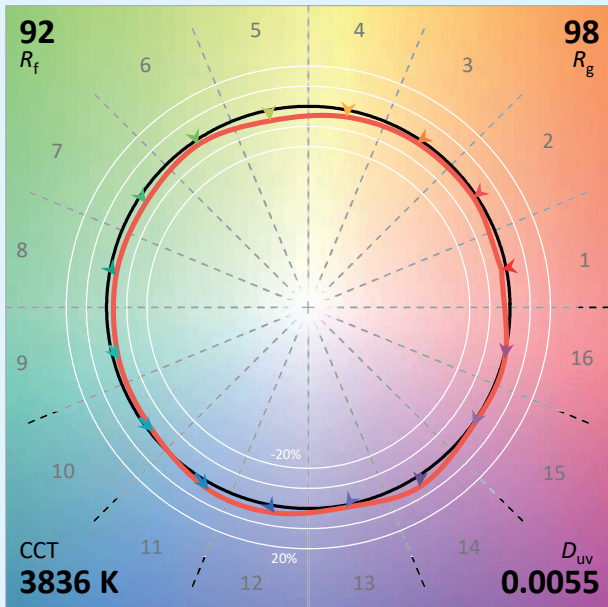

ILYAD LP25 Fresnel

Colorimetry Data

Source: COB 4000K

Manufacturer: SPX LIGHTING

Date: 22/07/2022

Model: ILYAD 4000K

Notes:

Values given as an indication, varying around the typical value.

x 0.3925
y 0.3962
u' 0.2253
v' 0.5116

CIE 13.3-1995
(CRI)

R_a 94
R_g 83