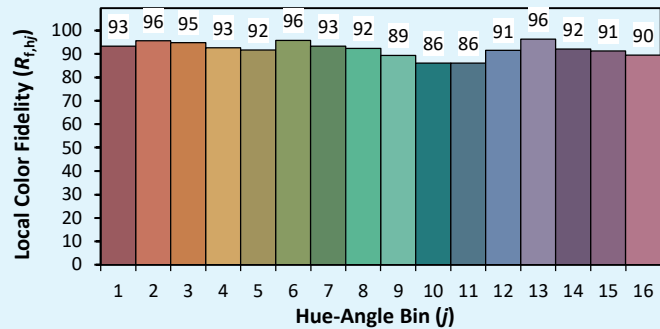

ILYAD LP25 Fresnel

Colorimetry Data

Source: COB 4000K

Manufacturer: SPX LIGHTING

Date: 22/07/2022

Model: ILYAD 4000K

Notes:

Values given as an indication, varying around the typical value.