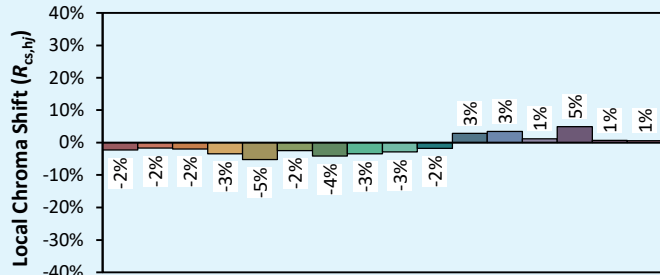

ILYAD LP25 Fresnel

Colorimetry Data

Source: COB 4000K

Manufacturer: SPX LIGHTING

Date: 22/07/2022

Model: ILYAD 4000K

Notes:

Values given as an indication, varying around the typical value.