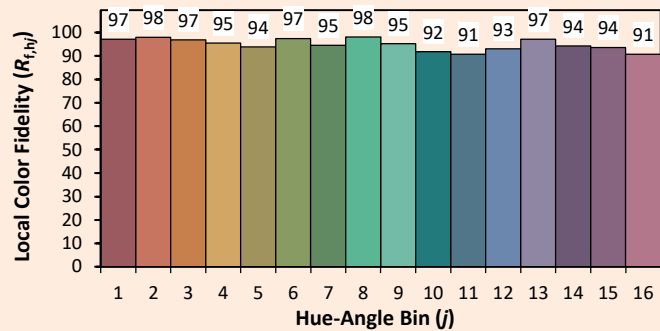

Date of publication JANUARY 2024

VERSION 24A

ILYAD LP25 Fresnel

Colorimetry Data

Source: COB 3000K

Manufacturer: SPX LIGHTING

Date: 22/07/2022

Model: ILYAD 3000K