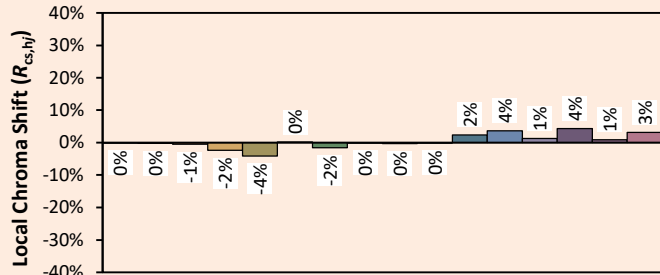

Date of publication JANUARY 2024

VERSION 24A

ILYAD LP25 Fresnel

Colorimetry Data

Source: COB 3000K

Manufacturer: SPX LIGHTING

Date: 22/07/2022

Model: ILYAD 3000K