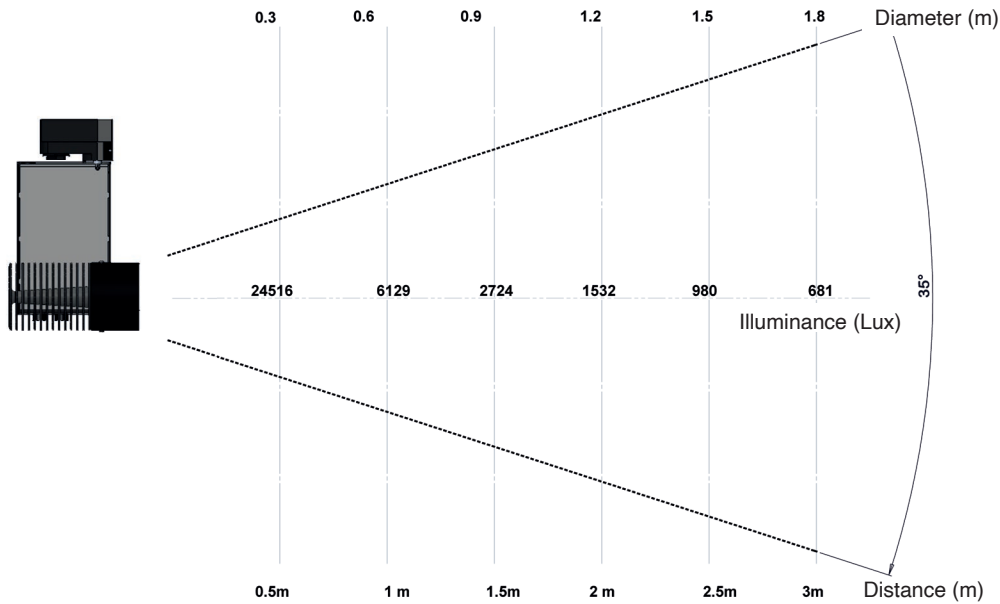

ILYAD LP25 Fresnel

Photometry Data

ILYAD F LP25 4000K 35°