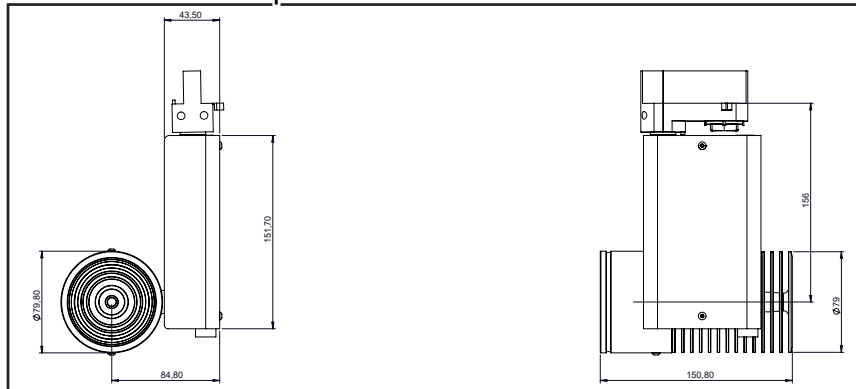

ILYAD Range

ILYAD LP25 Fresnel

Mounting versions

3 Circuit Track Adaptor