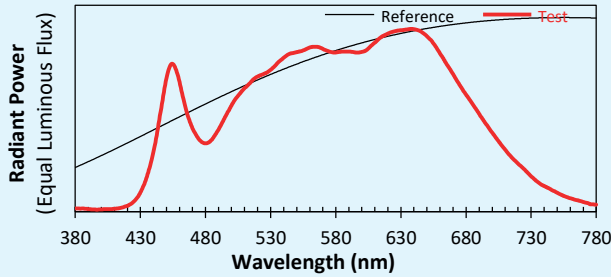

ILYAD LP25 Fresnel

Colorimetry Data

Source: COB 4000K

Manufacturer: SPX LIGHTING

Date: 22/07/2022

Model: ILYAD 4000K

Notes:

Values given as an indication, varying around the typical value.