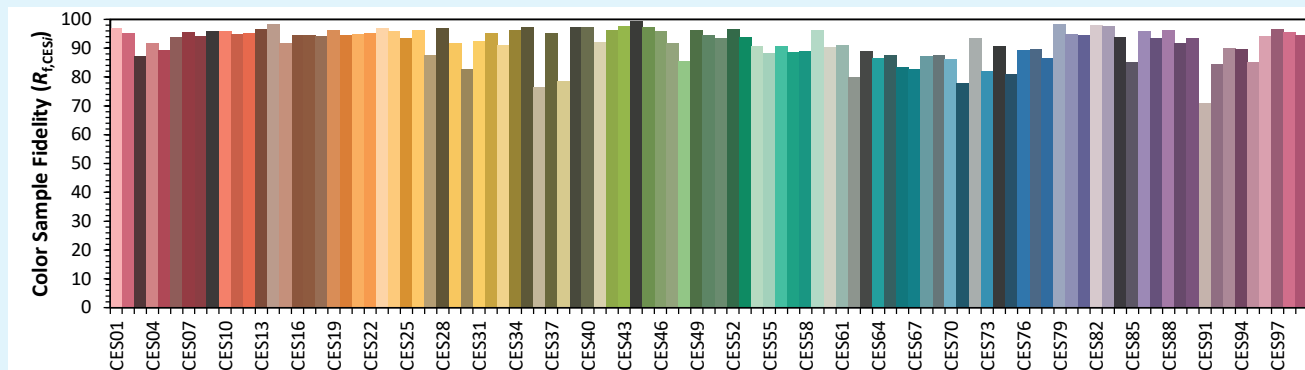

ILYAD LP25 Fresnel

Colorimetry Data

Source: COB 4000K

Manufacturer: SPX LIGHTING

Date: 22/07/2022

Model: ILYAD 4000K

Notes:

Values given as an indication, varying around the typical value.