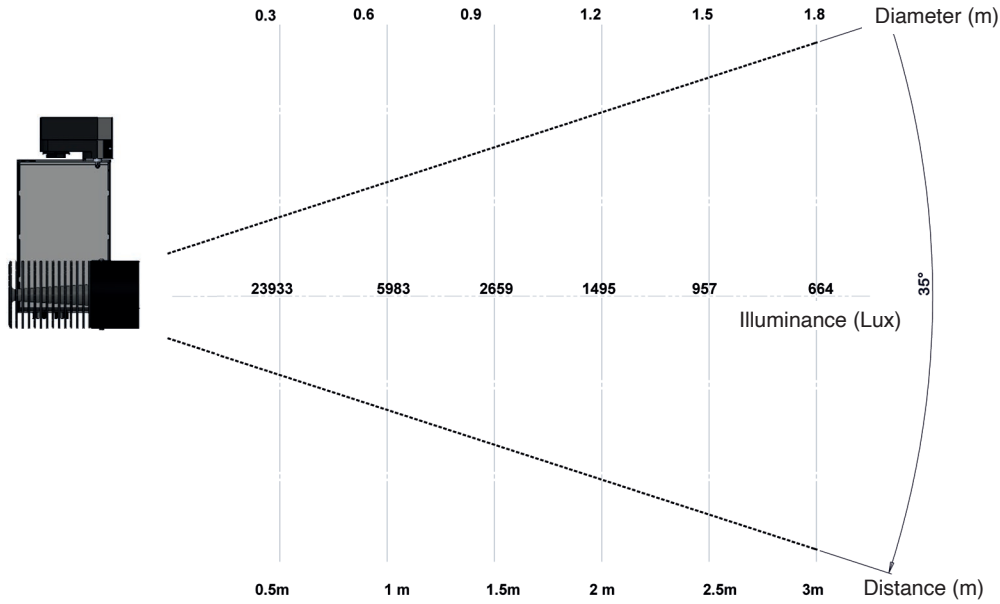

ILYAD LP25 Fresnel

Photometry Data

ILYAD F LP25 3000K 35°