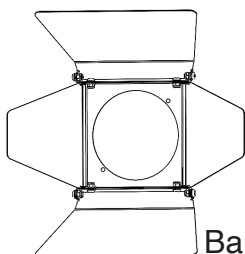

Accessories

Barn door

SPX Lighting - Offices : 10 rue des Marronniers 94 240 L'Hay Les Roses - France.

Factory : Zac des Coinchettes - 36 100 Issoudun - France.

Contacts +33 01 82 33 02 80 - contact@spx-lighting.com - www.spx-lighting.com

Date of publication JANUARY 2024

VERSION 24A