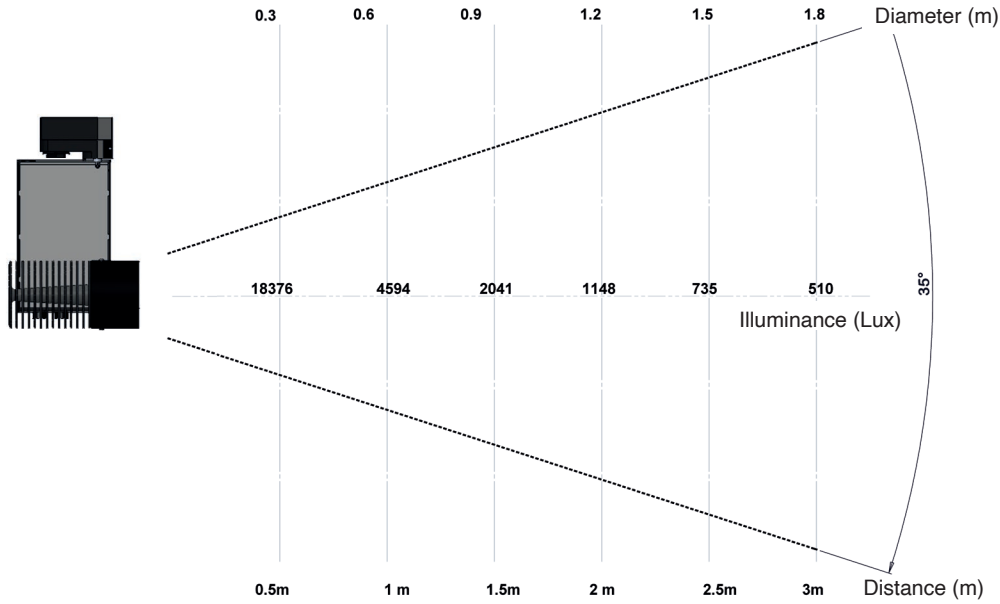

ILYAD LP18 Fresnel

Photometry Data

ILYAD F LP18 4000K 35°