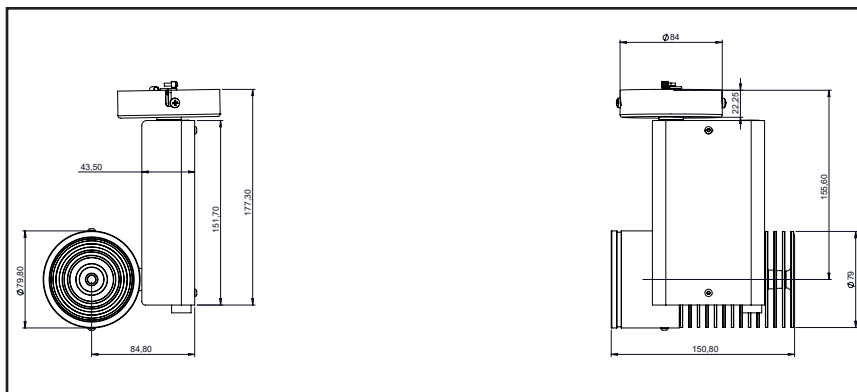

ILYAD Range

ILYAD LP18 Fresnel

Mounting versions

3 Circuit Track Adaptor

Tieback

Hook

Accessories

SPX Lighting - Offices : 10 rue des Marronniers 94 240 L'Hay Les Roses - France.

Factory : Zac des Coinchettes - 36 100 Issoudun - France.

Contacts +33 01 82 33 02 80 - contact@spx-lighting.com - www.spx-lighting.com

Date of publication JANUARY 2024.

VERSION 24A