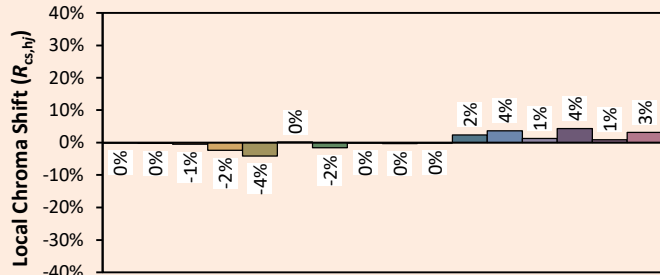

Date of publication JANUARY 2024.

VERSION 24A

ILYAD LP18 Fresnel

Colorimetry Data

Source: COB 3000K

Manufacturer: SPX LIGHTING

Date: 22/07/2022

Model: ILYAD 3000K