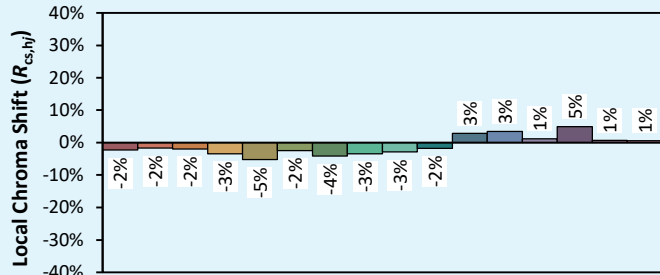

ILYAD LP18 Fresnel

Colorimetry Data

Source: COB 4000K

Manufacturer: SPX LIGHTING

Date: 22/07/2022

Model: ILYAD 4000K

Notes:

Values given as an indication, varying around the typical value.