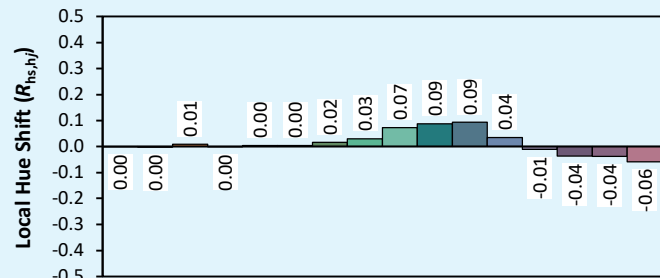

ILYAD LP18 Fresnel

Colorimetry Data

Source: COB 4000K

Manufacturer: SPX LIGHTING

Date: 22/07/2022

Model: ILYAD 4000K

Notes:

Values given as an indication, varying around the typical value.