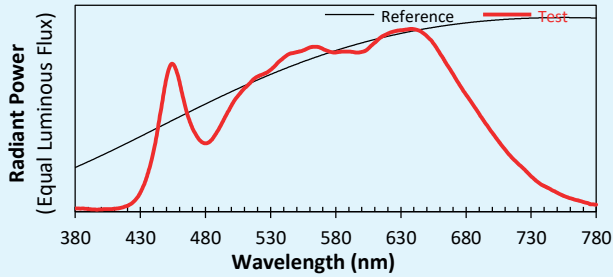

ILYAD LP18 Fresnel

Colorimetry Data

Source: COB 4000K

Manufacturer: SPX LIGHTING

Date: 22/07/2022

Model: ILYAD 4000K

Notes:

Values given as an indication, varying around the typical value.