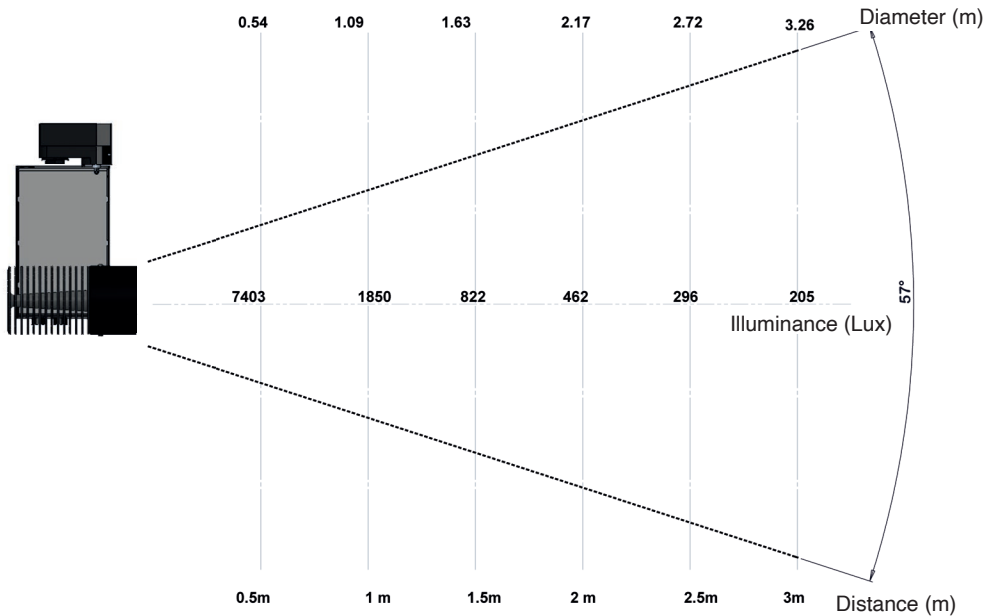

ILYAD F LP18 4000K 57°

SPX Lighting - Offices : 10 rue des Marronniers 94 240 L'Hay Les Roses - France.
Factory : Zac des Coinchettes - 36 100 Issoudun - France.

Contacts +33 01 82 33 02 80 - contact@spx-lighting.com - www.spx-lighting.com

Date of publication JANUARY 2024.

VERSION 24A