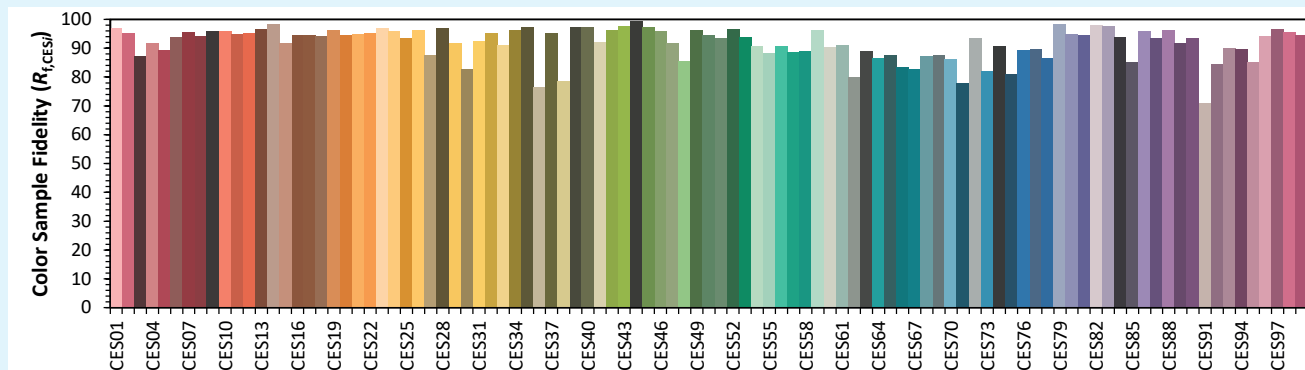

ILYAD LP18 Fresnel

Colorimetry Data

Source: COB 4000K

Manufacturer: SPX LIGHTING

Date: 22/07/2022

Model: ILYAD 4000K

Notes:

Values given as an indication, varying around the typical value.

x 0.3925
y 0.3962
u' 0.2253
v' 0.5116

CIE 13.3-1995 (CRI)

R_a 94
R_g 83

ILYAD LP18 Fresnel

Photometry Data

ILYAD F LP18 3000K 35°

ILYAD F LP18 3000K 57°

SPX Lighting - Offices : 10 rue des Marronniers 94 240 L'Hay Les Roses - France.