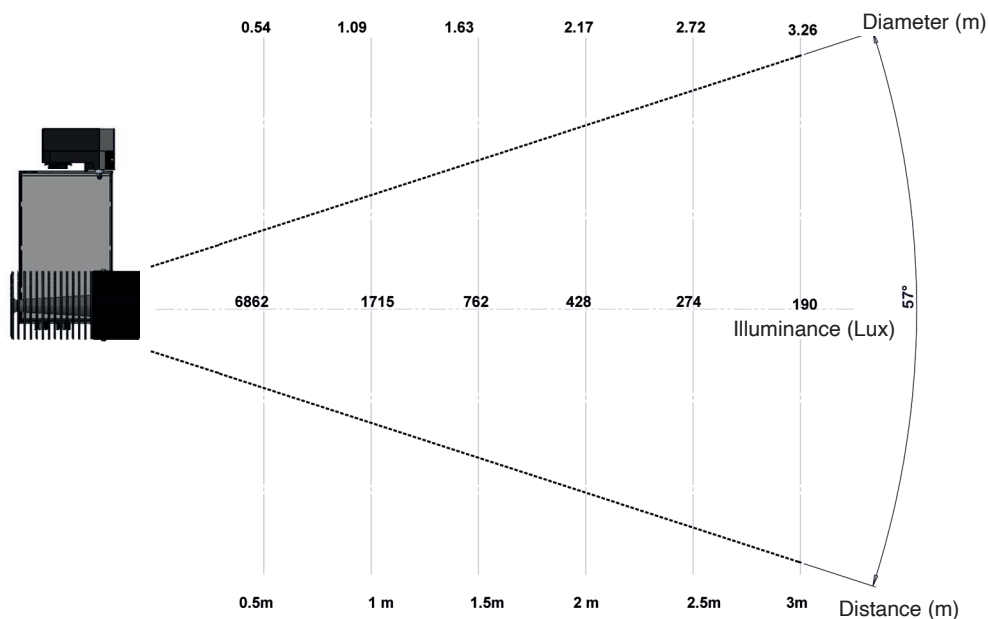

ILYAD F LP18 3000K 57°

SPX Lighting - Offices : 10 rue des Marronniers 94 240 L'Hay Les Roses - France.

Factory : Zac des Coinchettes - 36 100 Issoudun - France.

Contacts +33 01 82 33 02 80 - contact@spx-lighting.com - www.spx-lighting.com

Date of publication JANUARY 2024.

VERSION 24A