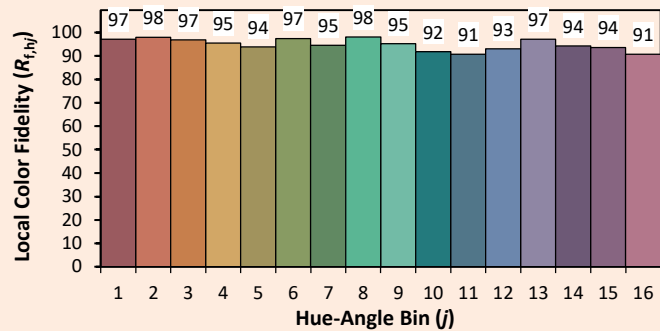

Date of publication JANUARY 2024.

VERSION 24A

ILYAD LP18 Fresnel

Colorimetry Data

Source: COB 3000K

Manufacturer: SPX LIGHTING

Date: 22/07/2022

Model: ILYAD 3000K