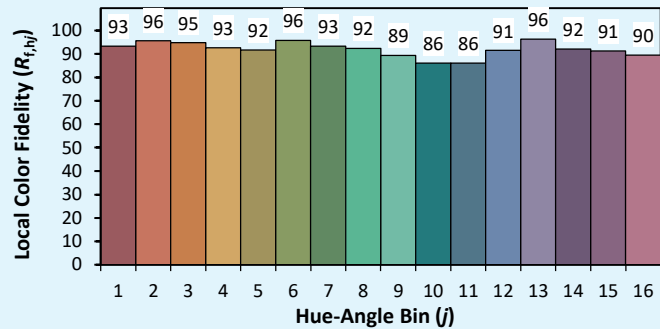

ILYAD LP18 Fresnel

Colorimetry Data

Source: COB 4000K

Manufacturer: SPX LIGHTING

Date: 22/07/2022

Model: ILYAD 4000K

Notes:

Values given as an indication, varying around the typical value.