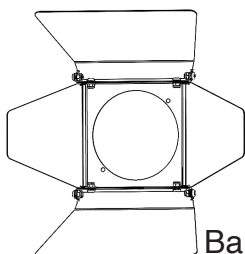

Accessories

Barn door

SPX Lighting - Offices : 10 rue des Marronniers 94 240 L'Hay Les Roses - France.

Factory : Zac des Coinchettes - 36 100 Issoudun - France.

Contacts +33 01 82 33 02 80 - contact@spx-lighting.com - www.spx-lighting.com

Date of publication JANUARY 2024.

VERSION 24A