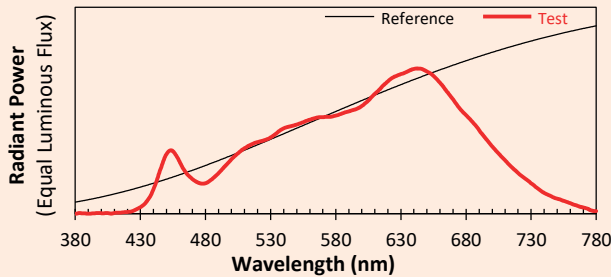

Date of publication JANUARY 2024.

VERSION 24A

ILYAD LP18 Fresnel

Colorimetry Data

Source: COB 3000K

Manufacturer: SPX LIGHTING

Date: 22/07/2022

Model: ILYAD 3000K