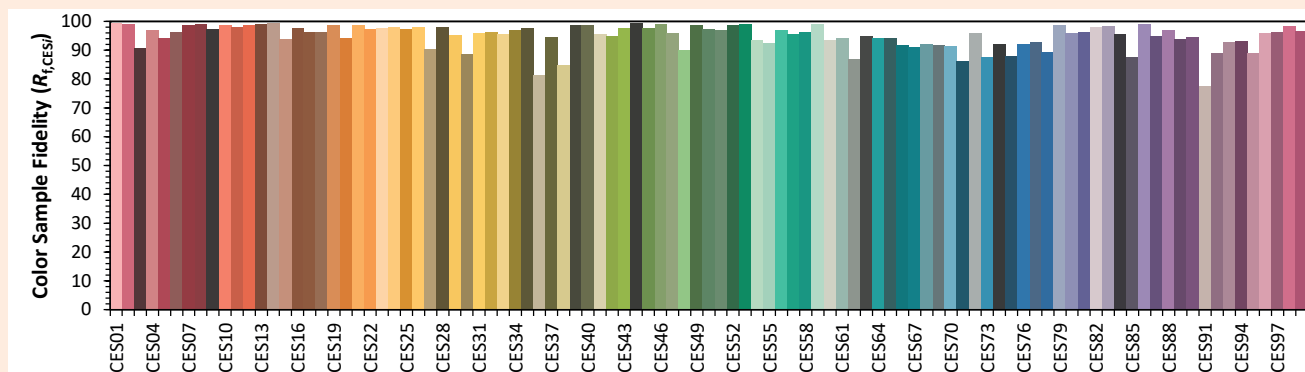

Date of publication JANUARY 2024.

VERSION 24A

ILYAD LP18 Fresnel

Colorimetry Data

Source: COB 3000K

Manufacturer: SPX LIGHTING

Date: 22/07/2022

Model: ILYAD 3000K