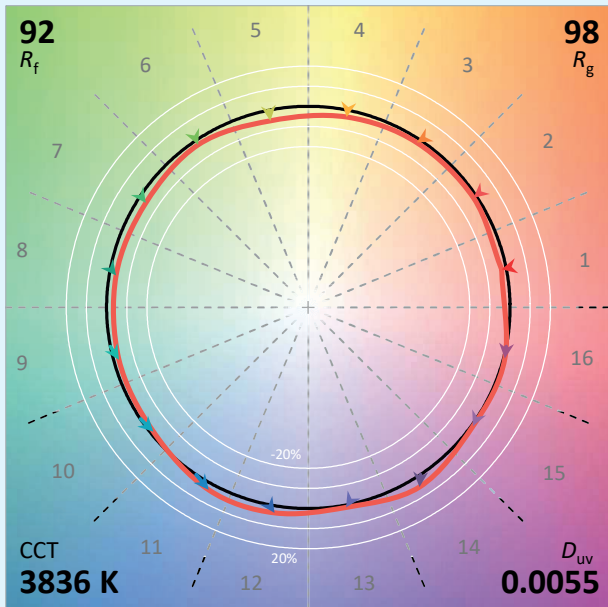

ILYAD LP18 Fresnel

Colorimetry Data

Source: COB 4000K

Manufacturer: SPX LIGHTING

Date: 22/07/2022

Model: ILYAD 4000K

Notes:

Values given as an indication, varying around the typical value.

x 0.3925
y 0.3962
u' 0.2253
v' 0.5116

CIE 13.3-1995 (CRI)

R_a 94
R_g 83