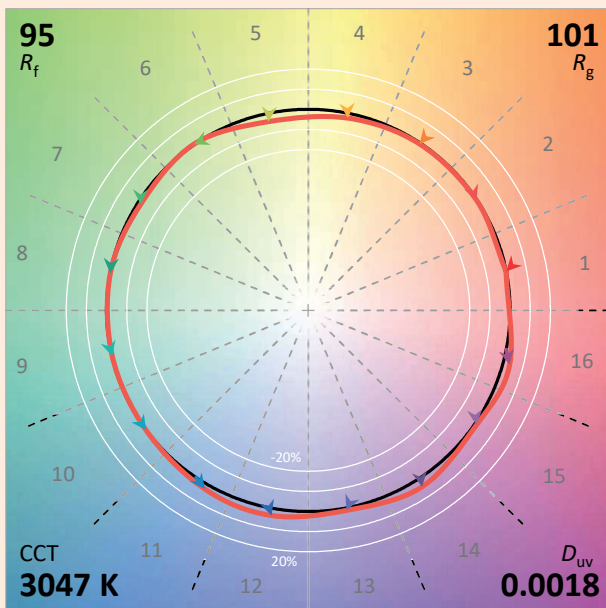

ILYAD LP18 Fresnel

Colorimetry Data

Source: COB 3000K

Manufacturer: SPX LIGHTING

Date: 22/07/2022

Model: ILYAD 3000K

Notes:

Values given as an indication, varying around the typical value.

x 0.4362
y 0.4085
u' 0.2482
v' 0.5230

CIE 13.3-1995 (CRI)	
R_a	98
R_g	100

SPX Lighting - Offices : 10 rue des Marronniers 94 240 L'Hay Les Roses - France.
Factory : Zac des Coinchettes - 36 100 Issoudun - France.
Contacts +33 01 82 33 02 80 - contact@spx-lighting.com - www.spx-lighting.com
All rights reserved. Partial or complete reproductions is prohibited unless written permission of SPX Lighting. Information contained in this document does not contractually bind SPX Lighting. Despite the care SPX Lighting brings to the accuracy and precision of the present information, the responsibility of SPX Lighting can not be sought in case of inaccurate information. SPX Lighting reserves the right to change this information at any time without prior notice. SPX Lighting cannot be held liable for the consequences of the use of the present document. This publication does not imply any transfer of intellectual property rights.
Date of publication JANUARY 2024.
VERSION 24A