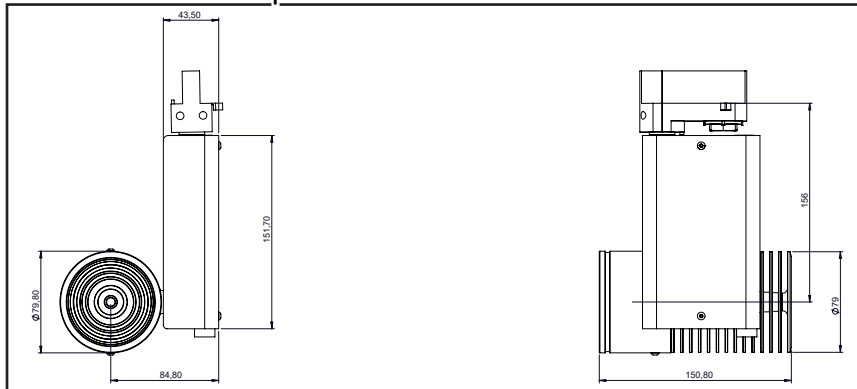

ILYAD Range

ILYAD LP18 Fresnel

Mounting versions

3 Circuit Track Adaptor