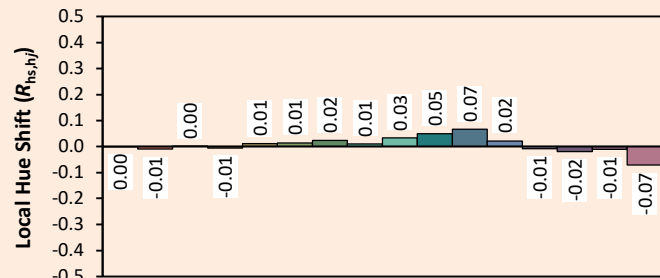

Date of publication JANUARY 2024.

VERSION 24A

ILYAD LP18 Fresnel

Colorimetry Data

Source: COB 3000K

Manufacturer: SPX LIGHTING

Date: 22/07/2022

Model: ILYAD 3000K