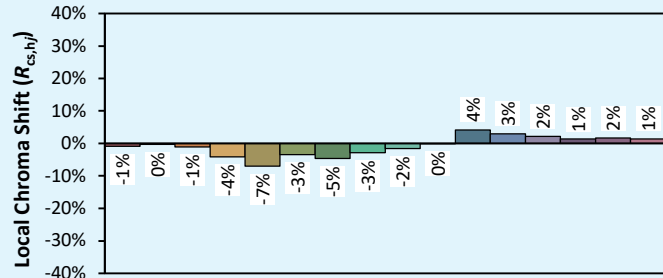

SYCLOSPOT LP35

Colorimétrica

Source: COB 4000K

Manufacturer: SPX LIGHTING

Date: 06/07/2022

Model: SYCLOSPOT 4000K

Notes:

Valor indicativo, variando em torno do valor típico

x 0.3836
y 0.3855
u' 0.2237
v' 0.5058

CIE 13.3-1995
(CRI)

R_a 96
R_g 96

SPX Lighting - Escritórios comerciais : 10 rue des Marronniers 94 240 L'Hay Les Roses - França.

Local de produção (escritório principal) : Zac des Coinchettes - 36 100 Issoudun - França.

Contactos ao +33 01 82 33 02 80 - contact@spx-lighting.com - www.spx-lighting.com

Data de publicação 2023
Versão 23A