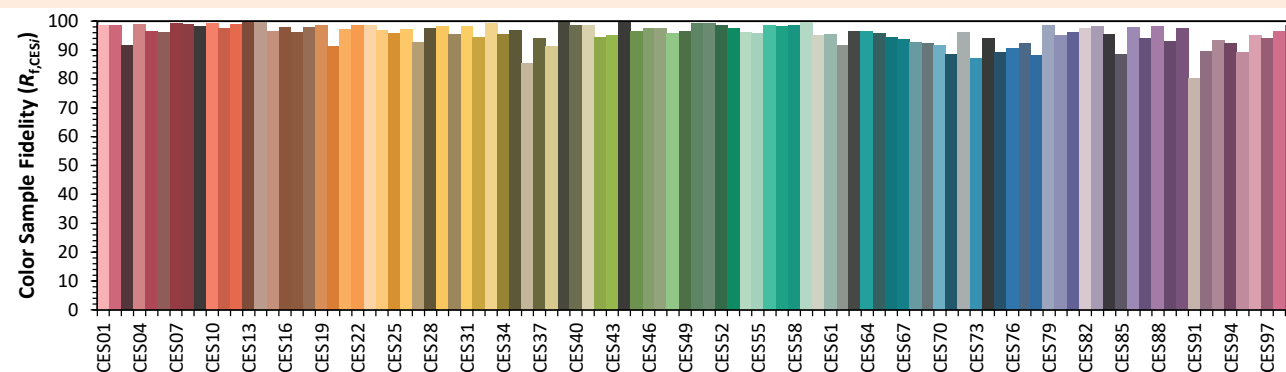

SYCLOSPOT LP35

Colorimétrica

Source: COB 3000K

Manufacturer: SPX LIGHTING

Date: 06/07/2022

Model: SYCLOSPOT 3000K

Notes:

Valor indicativo, variando em torno do valor típico

x 0.4251
y 0.4021
u' 0.2438
v' 0.5189

CIE 13.3-1995 (CRI)	
R_a	98
R_g	99

SPX Lighting - Escritórios comerciais : 10 rue des Marronniers 94 240 L'Hay Les Roses - França.

Local de produção (escritório principal) : Zac des Coinchettes - 36 100 Issoudun - França.

Contactos ao +33 01 82 33 02 80 - contact@spx-lighting.com - www.spx-lighting.com

Data de publicação 2023
Versão 23A