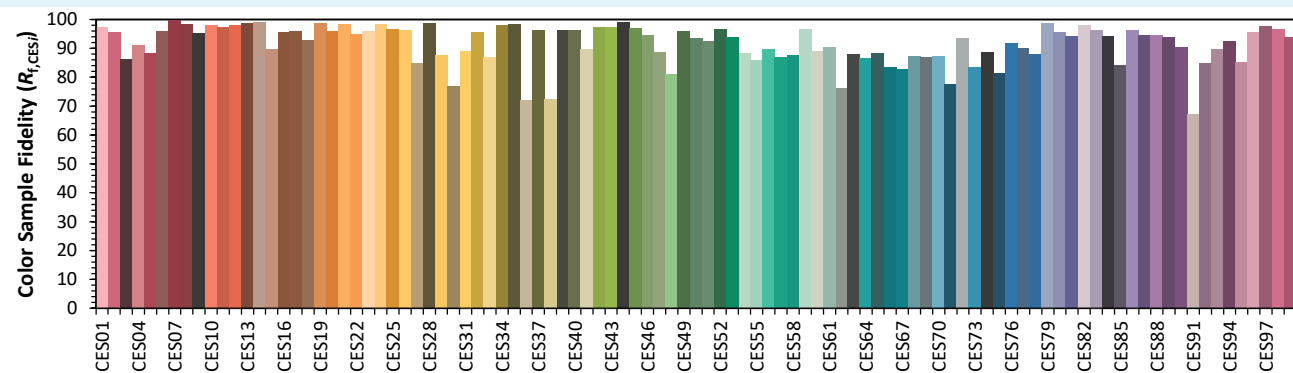

SYCLOSPOT LP35

Colorimétrica

Source: COB 4000K

Manufacturer: SPX LIGHTING

Date: 06/07/2022

Model: SYCLOSPOT 4000K

Notes:

Valor indicativo, variando em torno do valor típico

x 0.3836
y 0.3855
u' 0.2237
v' 0.5058

CIE 13.3-1995
(CRI)

R_a 96
R_g 96

SPX Lighting - Escritórios comerciais : 10 rue des Marronniers 94 240 L'Hay Les Roses - França.

Local de produção (escritório principal) : Zac des Coinchettes - 36 100 Issoudun - França.

Contactos ao +33 01 82 33 02 80 - contact@spx-lighting.com - www.spx-lighting.com

Data de publicação 2023
Versão 23A