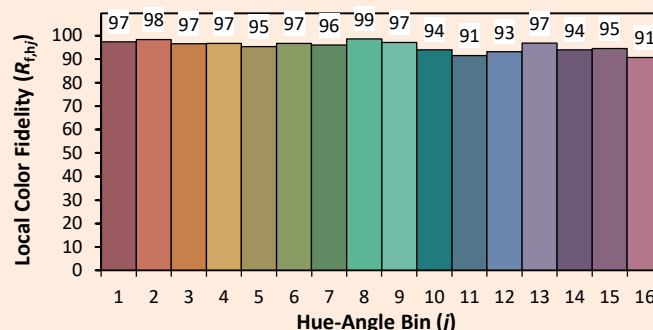

SYCLOSPOT LP35

Colorimétrica

Source: COB 3000K

Manufacturer: SPX LIGHTING

Date: 06/07/2022

Model: SYCLOSPOT 3000K

Notes:

Valor indicativo, variando em torno do valor típico

x 0.4251
y 0.4021
u' 0.2438
v' 0.5189

CIE 13.3-1995 (CRI)	
R_a	98
R_g	99

SPX Lighting - Escritórios comerciais : 10 rue des Marronniers 94 240 L'Hay Les Roses - França.

Local de produção (escritório principal) : Zac des Coinchettes - 36 100 Issoudun - França.

Contactos ao +33 01 82 33 02 80 - contact@spx-lighting.com - www.spx-lighting.com

Data de publicação 2023
Versão 23A