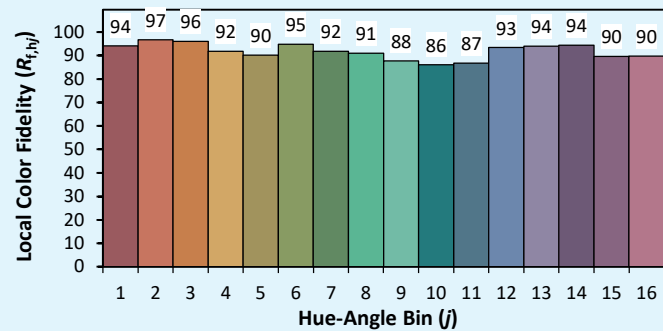

SYCLOSPOT LP35

Colorimétrica

Source: COB 4000K

Manufacturer: SPX LIGHTING

Date: 06/07/2022

Model: SYCLOSPOT 4000K

Notes:

Valor indicativo, variando em torno do valor típico

x 0.3836
y 0.3855
u' 0.2237
v' 0.5058

CIE 13.3-1995
(CRI)

R_a 96
R_g 96

SPX Lighting - Escritórios comerciais : 10 rue des Marronniers 94 240 L'Hay Les Roses - França.

Local de produção (escritório principal) : Zac des Coinchettes - 36 100 Issoudun - França.

Contactos ao +33 01 82 33 02 80 - contact@spx-lighting.com - www.spx-lighting.com

Data de publicação 2023
Versão 23A