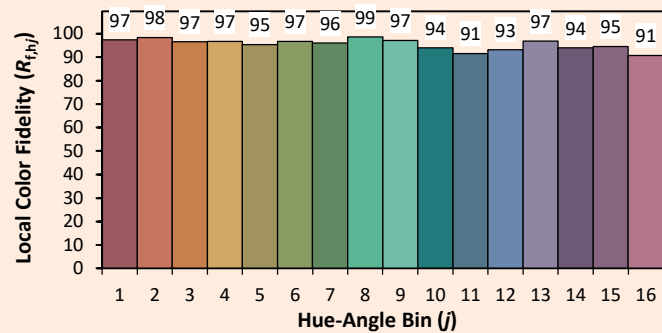

SYCLOSPOT LP25

Colorimétrica

Source: COB 3000K

Manufacturer: SPX LIGHTING

Date: 06/07/2022

Model: SYCLOSPOT 3000K

Notes:

Valor indicativo, variando em torno do valor típico

x 0.4251
y 0.4021
u' 0.2438
v' 0.5189

CIE 13.3-1995 (CRI)	
R_a	98
R_g	99

SPX Lighting - Escritórios comerciais : 10 rue des Marronniers 94 240 L'Hay Les Roses - França.

Local de produção (escritório principal) : Zac des Coinchettes - 36 100 Issoudun - França.

Contactos ao +33 01 82 33 02 80 - contact@spx-lighting.com - www.spx-lighting.com

Data de publicação 2023
Versão 23A