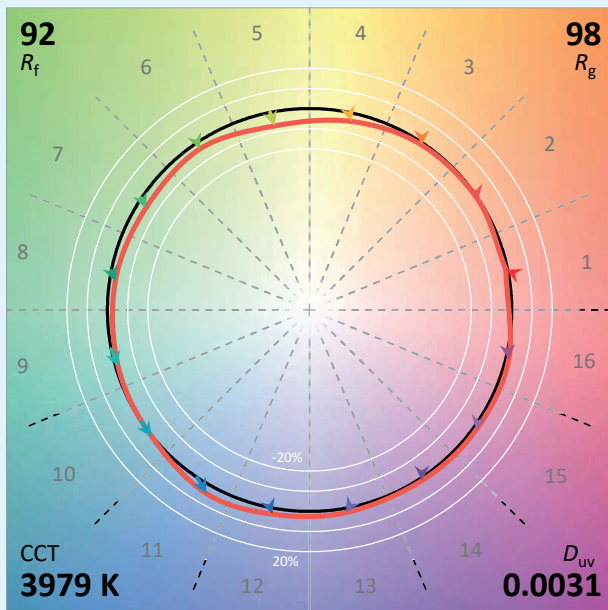

SYCLOSPOT LP25

Colorimétrica

Source: COB 4000K

Manufacturer: SPX LIGHTING

Date: 06/07/2022

Model: SYCLOSPOT 4000K

Notes:

Valor indicativo, variando em torno do valor típico

x 0.3836
y 0.3855
u' 0.2237
v' 0.5058

CIE 13.3-1995
(CRI)

R_a 96
R_g 96

SPX Lighting - Escritórios comerciais : 10 rue des Marronniers 94 240 L'Hay Les Roses - França.

Local de produção (escritório principal) : Zac des Coinchettes - 36 100 Issoudun - França.

Contactos ao +33 01 82 33 02 80 - contact@spx-lighting.com - www.spx-lighting.com

Data de publicação 2023
Versão 23A