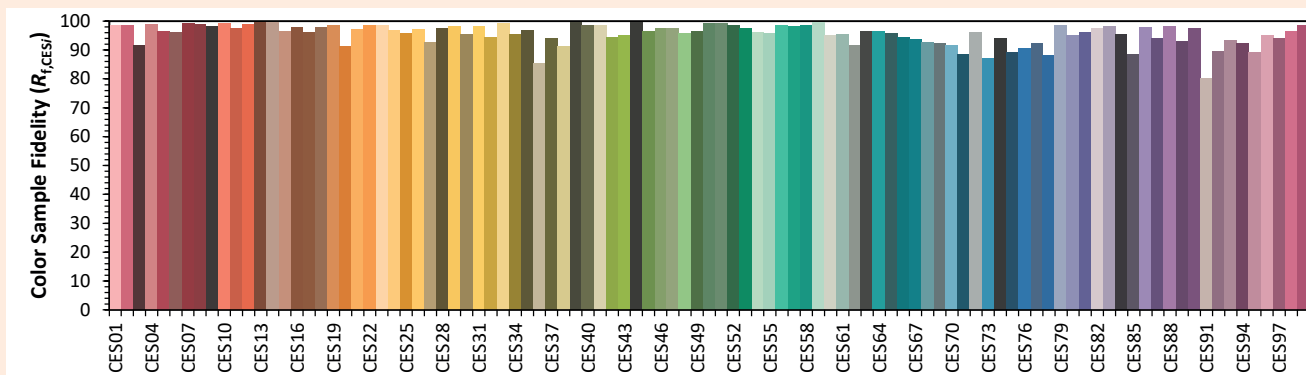

SYCLOSPOT LP25

Colorimétrica

Source: COB 3000K

Manufacturer: SPX LIGHTING

Date: 06/07/2022

Model: SYCLOSPOT 3000K

Notes:

Valor indicativo, variando em torno do valor típico

x 0.4251
y 0.4021
u' 0.2438
v' 0.5189

CIE 13.3-1995 (CRI)	
R_a	98
R_g	99

SPX Lighting - Escritórios comerciais : 10 rue des Marronniers 94 240 L'Hay Les Roses - França.

Local de produção (escritório principal) : Zac des Coinchettes - 36 100 Issoudun - França.

Contactos ao +33 01 82 33 02 80 - contact@spx-lighting.com - www.spx-lighting.com

Data de publicação 2023
Versão 23A