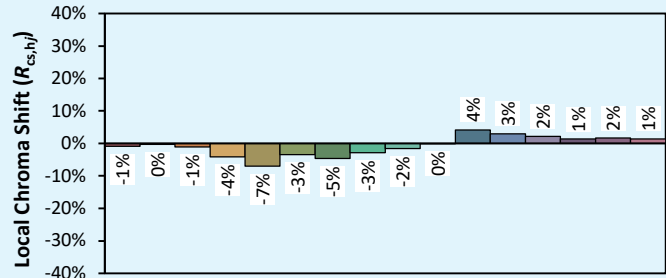

SYCLOSPOT LP25

Colorimétrica

Source: COB 4000K

Manufacturer: SPX LIGHTING

Date: 06/07/2022

Model: SYCLOSPOT 4000K

Notes:

Valor indicativo, variando em torno do valor típico

x 0.3836
y 0.3855
u' 0.2237
v' 0.5058

CIE 13.3-1995
(CRI)

R_a 96
R_g 96

SPX Lighting - Escritórios comerciais : 10 rue des Marronniers 94 240 L'Hay Les Roses - França.

Local de produção (escritório principal) : Zac des Coinchettes - 36 100 Issoudun - França.

Contactos ao +33 01 82 33 02 80 - contact@spx-lighting.com - www.spx-lighting.com

Data de publicação 2023
Versão 23A