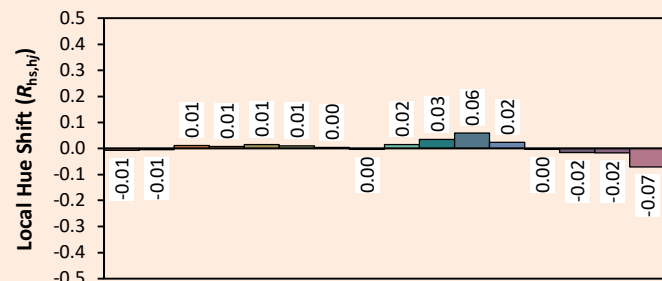

SYCLOSPOT LP25

Colorimétrica

Source: COB 3000K

Manufacturer: SPX LIGHTING

Date: 06/07/2022

Model: SYCLOSPOT 3000K

Notes:

Valor indicativo, variando em torno do valor típico

x 0.4251
y 0.4021
u' 0.2438
v' 0.5189

CIE 13.3-1995 (CRI)	
R_a	98
R_g	99

SPX Lighting - Escritórios comerciais : 10 rue des Marronniers 94 240 L'Hay Les Roses - França.

Local de produção (escritório principal) : Zac des Coinchettes - 36 100 Issoudun - França.

Contactos ao +33 01 82 33 02 80 - contact@spx-lighting.com - www.spx-lighting.com

Data de publicação 2023
Versão 23A