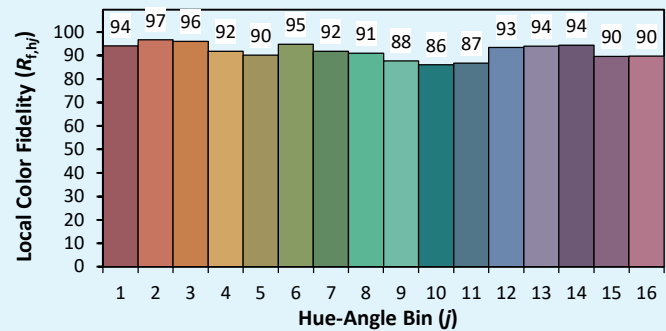

SYCLOSPOT LP25

Colorimétrica

Source: COB 4000K

Manufacturer: SPX LIGHTING

Date: 06/07/2022

Model: SYCLOSPOT 4000K

Notes:

Valor indicativo, variando em torno do valor típico

x 0.3836
y 0.3855
u' 0.2237
v' 0.5058

CIE 13.3-1995
(CRI)

R_a 96
R_g 96

SPX Lighting - Escritórios comerciais : 10 rue des Marronniers 94 240 L'Hay Les Roses - França.

Local de produção (escritório principal) : Zac des Coinchettes - 36 100 Issoudun - França.

Contactos ao +33 01 82 33 02 80 - contact@spx-lighting.com - www.spx-lighting.com

Data de publicação 2023
Versão 23A