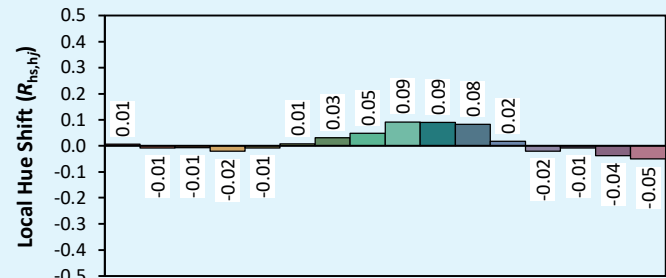

SYCLOSPOT LP25

Colorimétrica

Source: COB 4000K

Manufacturer: SPX LIGHTING

Date: 06/07/2022

Model: SYCLOSPOT 4000K

Notes:

Valor indicativo, variando em torno do valor típico

x 0.3836
y 0.3855
u' 0.2237
v' 0.5058

CIE 13.3-1995
(CRI)

R_a 96
R_g 96

SPX Lighting - Escritórios comerciais : 10 rue des Marronniers 94 240 L'Hay Les Roses - França.

Local de produção (escritório principal) : Zac des Coinchettes - 36 100 Issoudun - França.

Contactos ao +33 01 82 33 02 80 - contact@spx-lighting.com - www.spx-lighting.com

Data de publicação 2023
Versão 23A