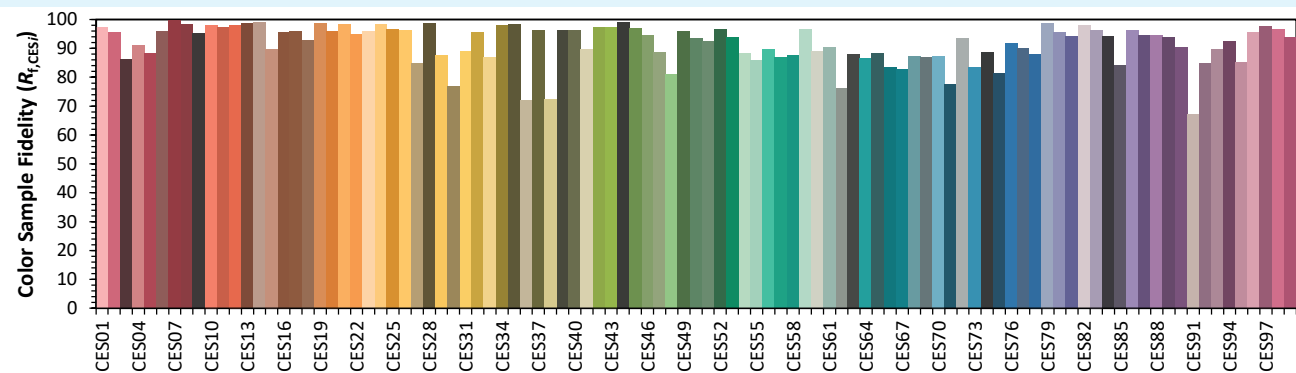

SYCLOSPOT LP25

Colorimétrica

Source: COB 4000K

Manufacturer: SPX LIGHTING

Date: 06/07/2022

Model: SYCLOSPOT 4000K

Notes:

Valor indicativo, variando em torno do valor típico

x 0.3836
y 0.3855
u' 0.2237
v' 0.5058

CIE 13.3-1995
(CRI)

R_a 96
R_g 96

SPX Lighting - Escritórios comerciais : 10 rue des Marronniers 94 240 L'Hay Les Roses - França.

Local de produção (escritório principal) : Zac des Coinchettes - 36 100 Issoudun - França.

Contactos ao +33 01 82 33 02 80 - contact@spx-lighting.com - www.spx-lighting.com

Data de publicação 2023
Versão 23A