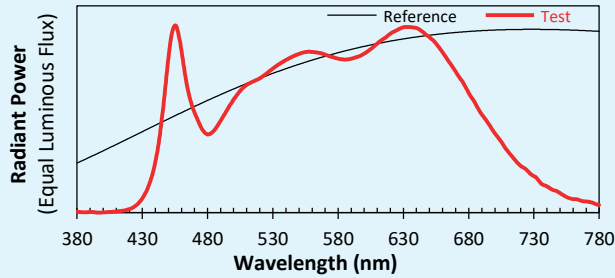

SYCLOSPOT LP25

Colorimétrica

Source: COB 4000K

Manufacturer: SPX LIGHTING

Date: 06/07/2022

Model: SYCLOSPOT 4000K

Notes:

Valor indicativo, variando em torno do valor típico

x 0.3836
y 0.3855
u' 0.2237
v' 0.5058

CIE 13.3-1995
(CRI)

R_a 96
R_g 96

SPX Lighting - Escritórios comerciais : 10 rue des Marronniers 94 240 L'Hay Les Roses - França.

Local de produção (escritório principal) : Zac des Coinchettes - 36 100 Issoudun - França.

Contactos ao +33 01 82 33 02 80 - contact@spx-lighting.com - www.spx-lighting.com

Data de publicação 2023
Versão 23A