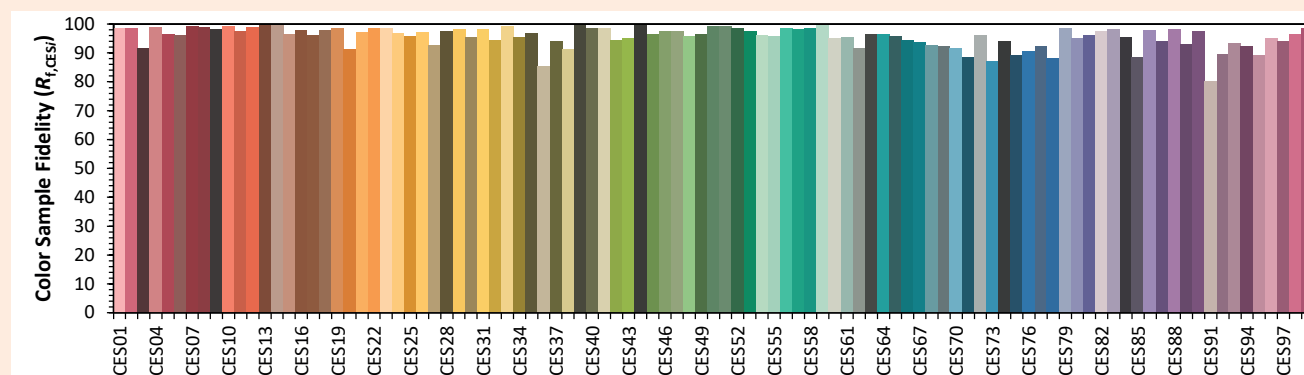

LEXYS ZOOM

Colorimétrica

Source: COB 3000K

Date: 06/07/2022

Manufacturer: SPX LIGHTING

Model: SYCLOP 3000K

Notes:

Valor indicativo, variando em torno do valor típico

x 0.4251
y 0.4021
u' 0.2438
v' 0.5189

CIE 13.3-1995 (CRI)	
R_a	98
R_g	99

SPX Lighting - Escritórios comerciais : 10 rue des Marronniers 94 240 L'Hay Les Roses - França.

Local de produção (escritório principal) : Zac des Coinchettes - 36 100 Issoudun - França.

Contactos ao +33 01 82 33 02 80 - contact@spx-lighting.com - www.spx-lighting.com

Data de publicação 2023

Versão 23A