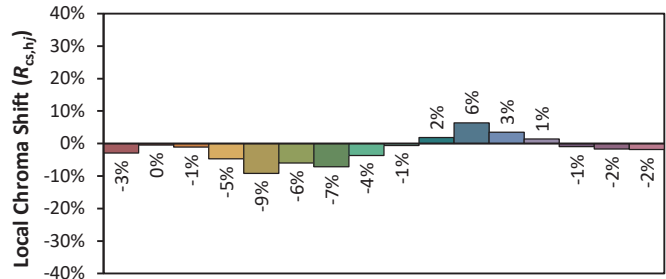

Date de publication SEPTEMBRE 2022 -

VERSION 22C

ILYAD Wash TW

Colorimétries

Source: COB TUNABLE WHITE

Manufacturer: SPX LIGHTING

Date: 06/07/2022

Model: ILYAD W TW 4000K