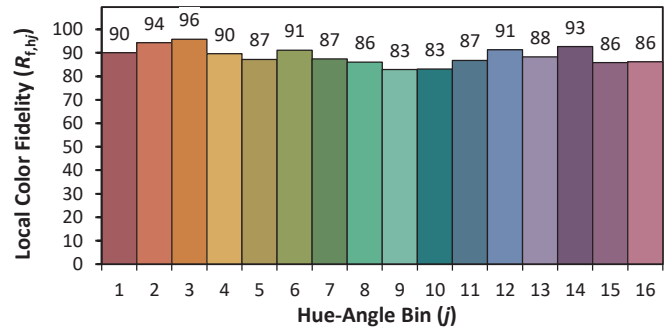

Date de publication SEPTEMBRE 2022 -

VERSION 22C

ILYAD Wash TW

Colorimétries

Source: COB TUNABLE WHITE

Manufacturer: SPX LIGHTING

Date: 06/07/2022

Model: ILYAD W TW 4000K