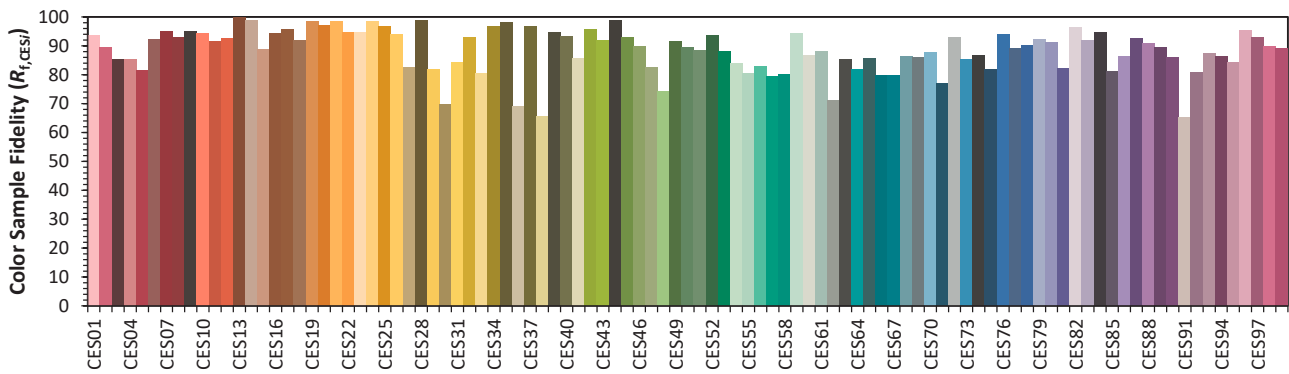

Date de publication SEPTEMBRE 2022 -

VERSION 22C

ILYAD Wash TW

Colorimétries

Source: COB TUNABLE WHITE

Manufacturer: SPX LIGHTING

Date: 06/07/2022

Model: ILYAD W TW 4000K