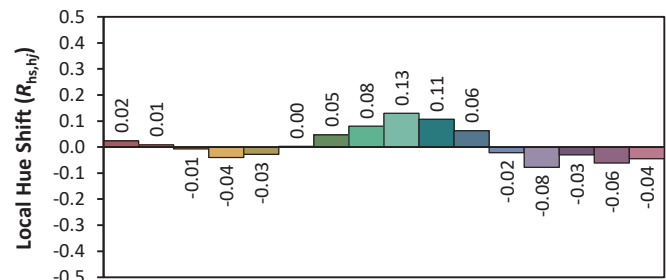

Date de publication SEPTEMBRE 2022 -

VERSION 22C

ILYAD Wash TW

Colorimétries

Source: COB TUNABLE WHITE

Manufacturer: SPX LIGHTING

Date: 06/07/2022

Model: ILYAD W TW 4000K