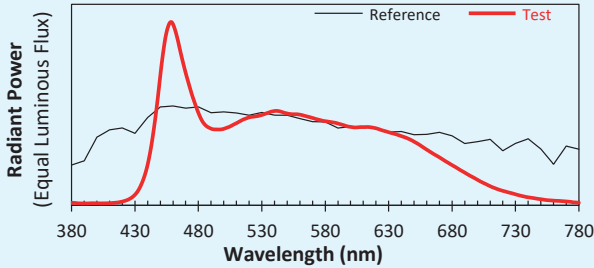

## Colorimetry Data

Source: COB TW

Manufacturer: SPX LIGHTING

Date: 06/09/2022

Model: ILIAD F TW 6300K

Notes:

Values given as an indication, varying around the typical value.

x 0.3158  
y 0.3357  
u' 0.1974  
v' 0.4723