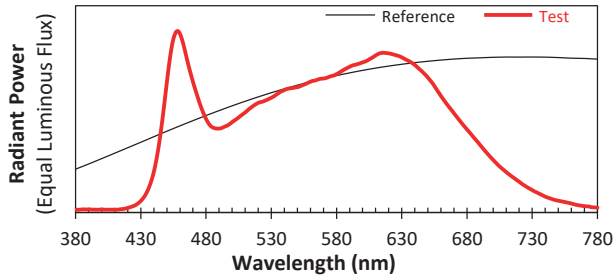

## Colorimetry Data

Source: COB TW

Date: 06/09/2022

Manufacturer: SPX LIGHTING

Model: ILYAD F TW 4000K

Notes:

Values given as an indication, varying around the typical value.

x 0.3773  
 y 0.3659  
 u' 0.2274  
 v' 0.4963