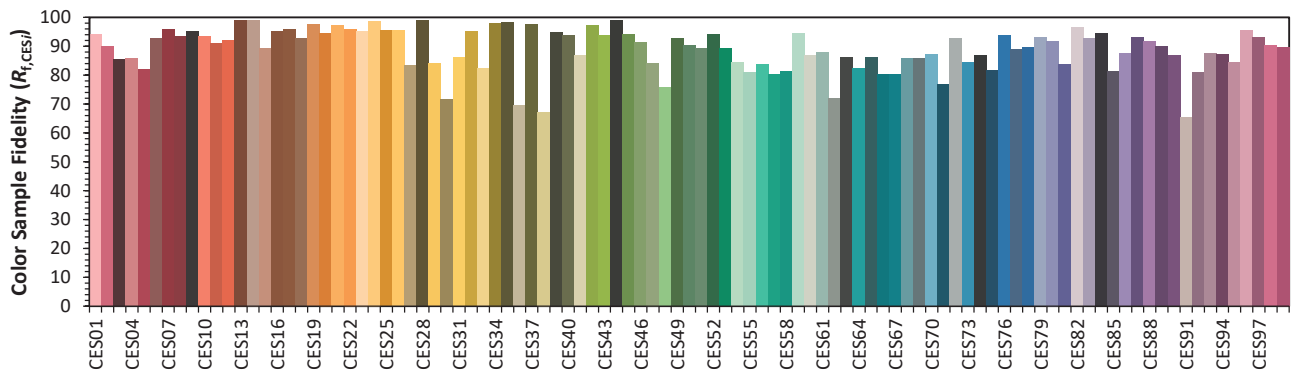

## Colorimetry Data

Source: COB TW

Date: 06/09/2022

Manufacturer: SPX LIGHTING

Model: ILYAD F TW 4000K

Notes:

Values given as an indication, varying around the typical value.

x 0.3773  
 y 0.3659  
 u' 0.2274  
 v' 0.4963