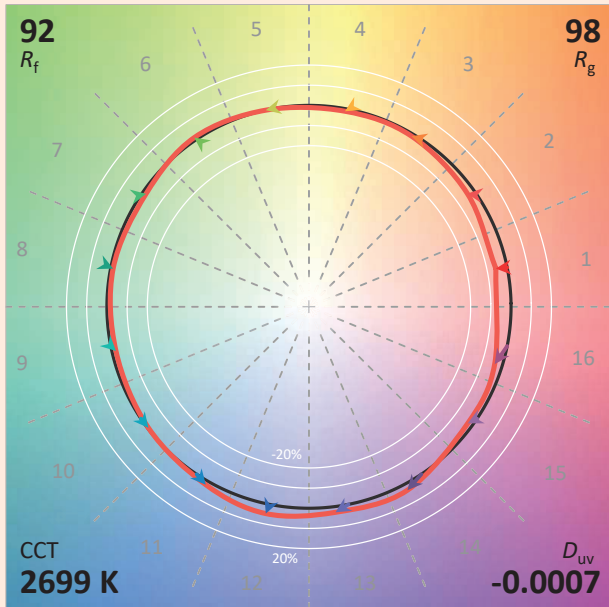

## Technical specifications

Light source type	LED
Led Power Rating	32 W
Beam angle	42° or 61°
Color temperature (Step Macadam (SDCM2))	2 700 K to 6 000 K
Led nominal output	2840 lm (constant output)
CRI (Ra)	> 90
Lumen maintenance L70	50 000 operating hours
Dimming/control	Two potentiometer / DALI 2 Casambi
Thermal dissipation	Passive
Housing materials	Body : anodized aluminium – painted steel PMMA Fresnel optical lens
Weight	1,500 kg
Finish	Black or White - Other RAL colors upon request

## Colorimetry Data

Source: COB TW

Date: 06/09/2022

Manufacturer: SPX LIGHTING

Model: ILYAD F TW 2700K

Notes:

Values given as an indication, varying around the typical value.

x 0.4586  
y 0.4083  
u' 0.2627  
v' 0.5263