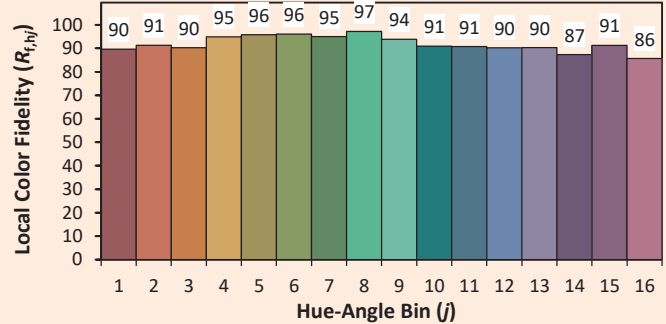

## Colorimetry Data

Source: COB TW

Date: 06/09/2022

Manufacturer: SPX LIGHTING

Model: ILYAD F TW 2700K

Notes:

Values given as an indication, varying around the typical value.

x 0.4586  
y 0.4083  
u' 0.2627  
v' 0.5263