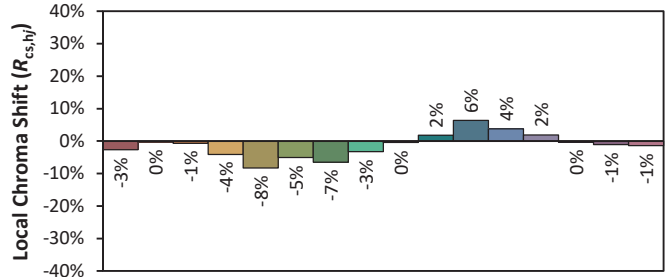

## Colorimetry Data

Source: COB TW

Date: 06/09/2022

Manufacturer: SPX LIGHTING

Model: ILYAD F TW 4000K

Notes:

Values given as an indication, varying around the typical value.

x 0.3773  
 y 0.3659  
 u' 0.2274  
 v' 0.4963