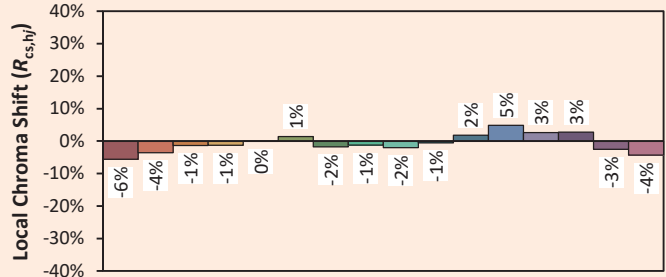

## Colorimetry Data

Source: COB TW

Date: 06/09/2022

Manufacturer: SPX LIGHTING

Model: ILYAD F TW 2700K

Notes:

Values given as an indication, varying around the typical value.

x 0.4586  
y 0.4083  
u' 0.2627  
v' 0.5263