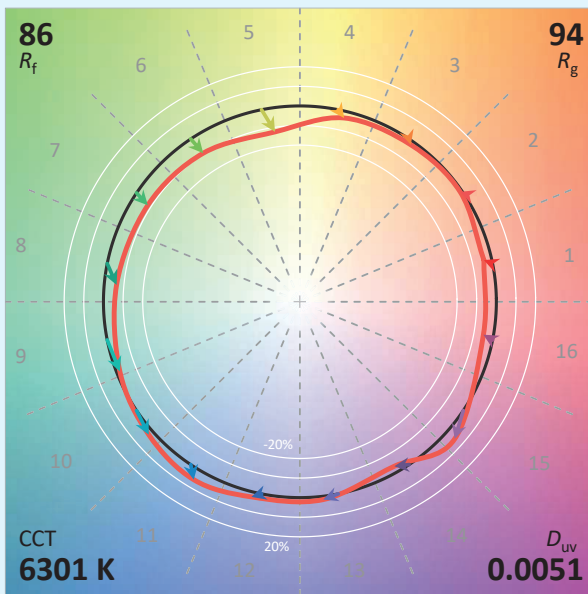

## Colorimetry Data

Source: COB TW

Manufacturer: SPX LIGHTING

Date: 06/09/2022

Model: ILIAD F TW 6300K

Notes:

Values given as an indication, varying around the typical value.

x 0.3158  
y 0.3357  
u' 0.1974  
v' 0.4723