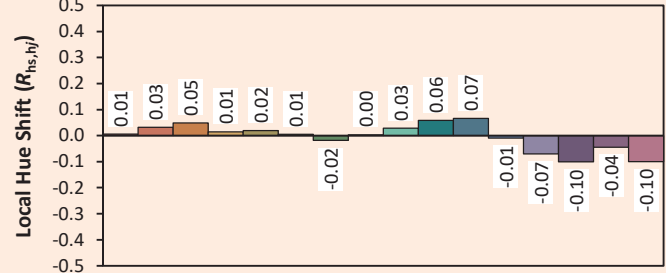

## Colorimetry Data

Source: COB TW

Date: 06/09/2022

Manufacturer: SPX LIGHTING

Model: ILYAD F TW 2700K

Notes:

Values given as an indication, varying around the typical value.

x 0.4586  
y 0.4083  
u' 0.2627  
v' 0.5263