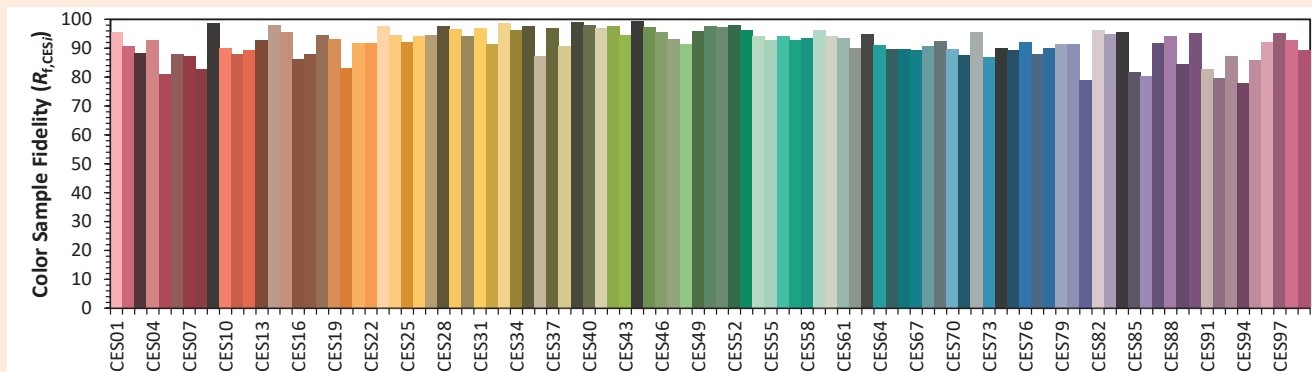

## Colorimetry Data

Source: COB TW

Date: 06/09/2022

Manufacturer: SPX LIGHTING

Model: ILYAD F TW 2700K

Notes:

Values given as an indication, varying around the typical value.

x 0.4586  
y 0.4083  
u' 0.2627  
v' 0.5263