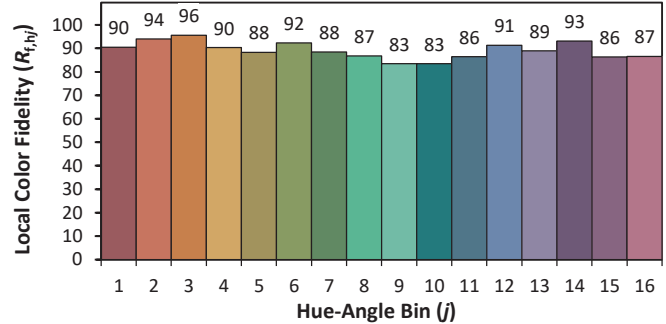

## Colorimetry Data

Source: COB TW

Date: 06/09/2022

Manufacturer: SPX LIGHTING

Model: ILYAD F TW 4000K

Notes:

Values given as an indication, varying around the typical value.

x 0.3773  
 y 0.3659  
 u' 0.2274  
 v' 0.4963