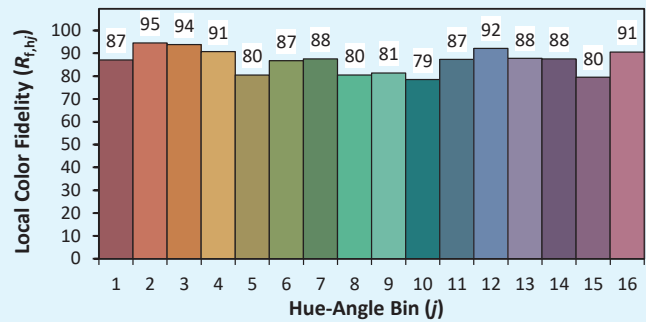

## Colorimetry Data

Source: COB TW

Manufacturer: SPX LIGHTING

Date: 06/09/2022

Model: ILIAD F TW 6300K

Notes:

Values given as an indication, varying around the typical value.

x 0.3158  
y 0.3357  
u' 0.1974  
v' 0.4723