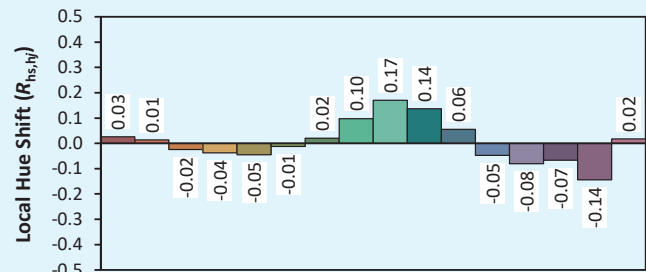

## Colorimetry Data

Source: COB TW

Manufacturer: SPX LIGHTING

Date: 06/09/2022

Model: ILIAD F TW 6300K

Notes:

Values given as an indication, varying around the typical value.

x 0.3158  
y 0.3357  
u' 0.1974  
v' 0.4723