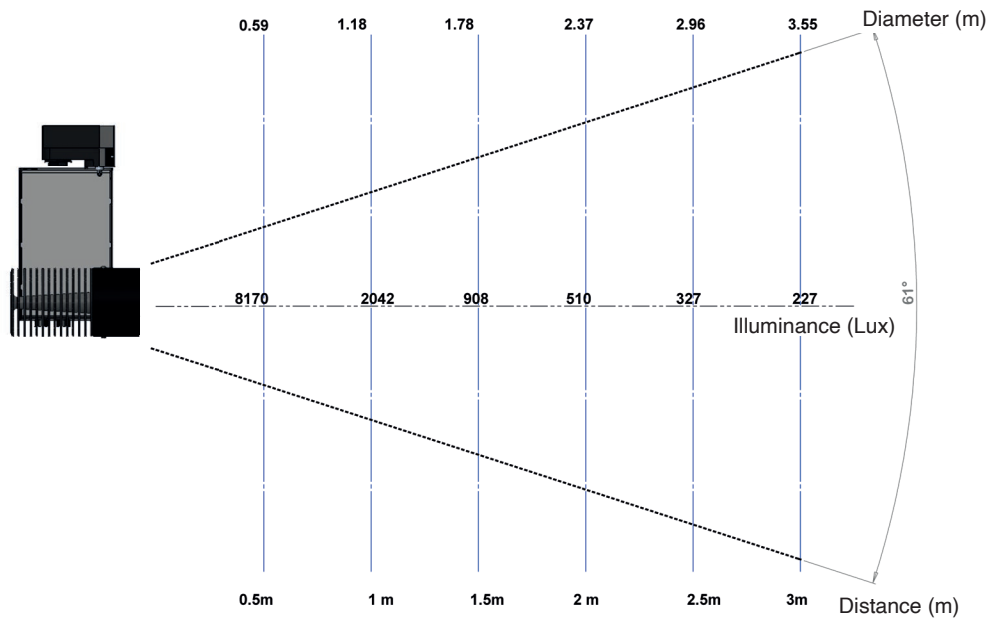

ILYAD F TW 2700K-6000K 61°

SPX Lighting - Offices : 10 rue des Marronniers 94 240 L'Hay Les Roses - France.
Factory : Zac des Coinchettes - 36 100 Issoudun - France.

Contacts +33 01 82 33 02 80 - contact@spx-lighting.com - www.spx-lighting.com

All rights reserved. Partial or complete reproductions is prohibited unless written permission of SPX Lighting. Information contained in this document does not contractually bind SPX Lighting. Despite the care SPX Lighting brings to the accuracy and precision of the present information, the responsibility of SPX Lighting can not be sought in case of inaccurate information. SPX Lighting reserves the right to change this information at any time without prior notice. SPX Lighting cannot be held liable for the consequences of the use of the present document. This publication does not imply any transfer of intellectual property rights.

Date of publication JANUARY 2024.

VERSION 24A