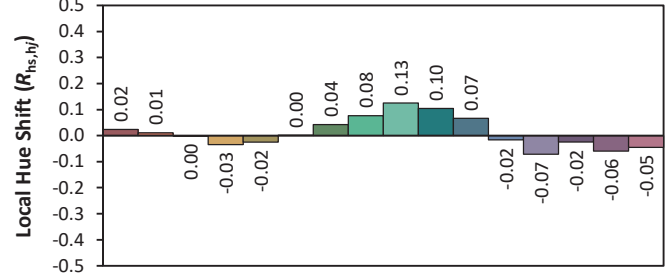

## Colorimetry Data

Source: COB TW

Date: 06/09/2022

Manufacturer: SPX LIGHTING

Model: ILYAD F TW 4000K

Notes:

Values given as an indication, varying around the typical value.

x 0.3773  
 y 0.3659  
 u' 0.2274  
 v' 0.4963