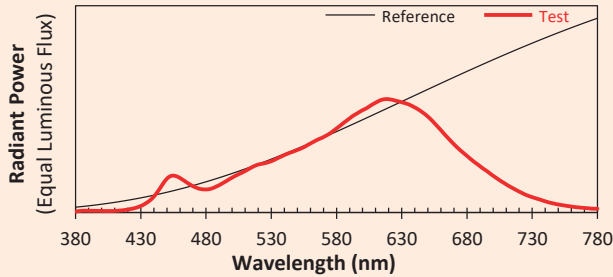

## Colorimetry Data

Source: COB TW

Date: 06/09/2022

Manufacturer: SPX LIGHTING

Model: ILYAD F TW 2700K

Notes:

Values given as an indication, varying around the typical value.

x 0.4586  
y 0.4083  
u' 0.2627  
v' 0.5263