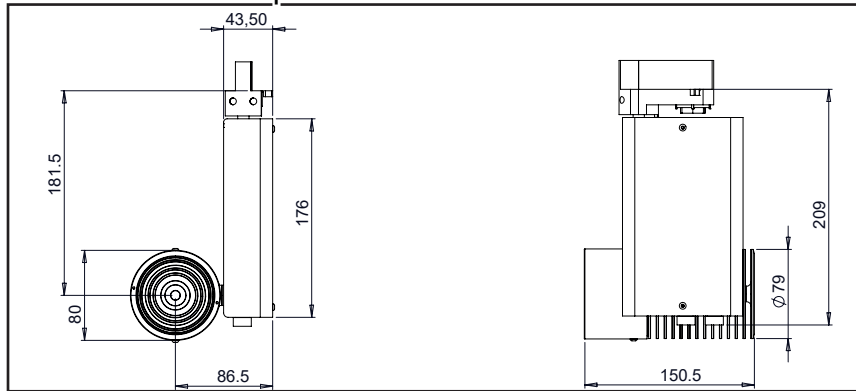

3 Circuit Track Adaptor