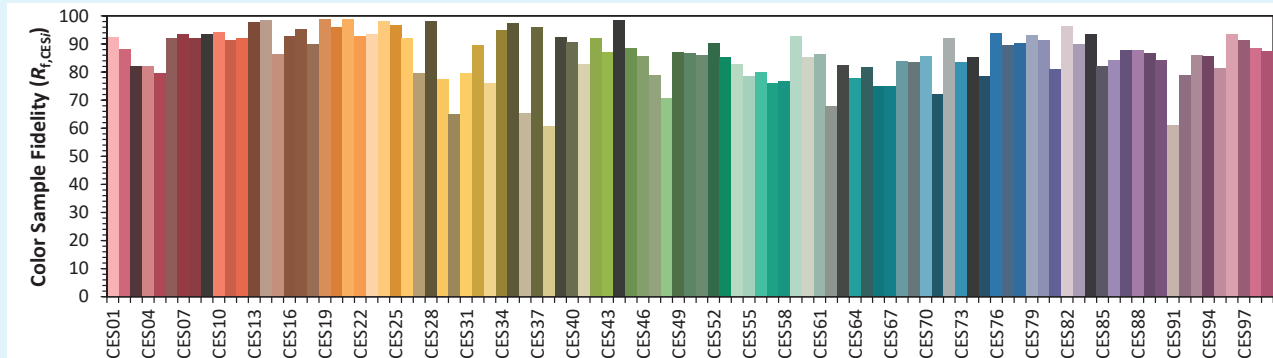

## Colorimetry Data

Source: COB TW

Manufacturer: SPX LIGHTING

Date: 06/09/2022

Model: ILIAD F TW 6300K

Notes:

Values given as an indication, varying around the typical value.

x 0.3158  
y 0.3357  
u' 0.1974  
v' 0.4723