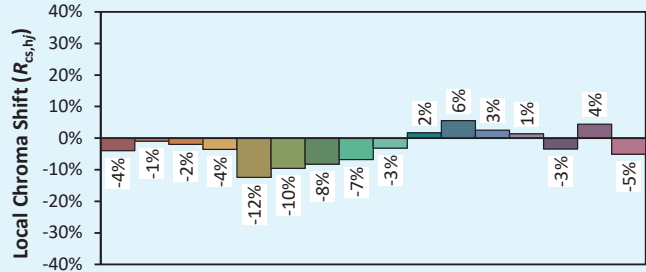

## Colorimetry Data

Source: COB TW

Manufacturer: SPX LIGHTING

Date: 06/09/2022

Model: ILIAD F TW 6300K

Notes:

Values given as an indication, varying around the typical value.

x 0.3158  
y 0.3357  
u' 0.1974  
v' 0.4723