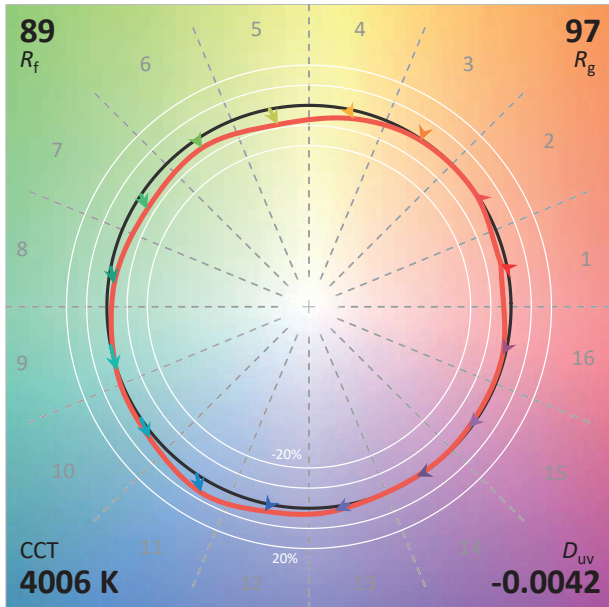

## Technical specifications

Light source type	LED
Led Power Rating	32 W
Beam angle	42° or 61°
Color temperature (Step Macadam (SDCM2))	2 700 K to 6 000 K
Led nominal output	2840 lm (constant output)
CRI (Ra)	> 90
Lumen maintenance L70	50 000 operating hours
Dimming/control	Two potentiometer / DALI 2 Casambi
Thermal dissipation	Passive
Housing materials	Body : anodized aluminium – painted steel PMMA Fresnel optical lens
Weight	1,500 kg
Finish	Black or White - Other RAL colors upon request

## Colorimetry Data

Source: COB TW

Date: 06/09/2022

Manufacturer: SPX LIGHTING

Model: ILYAD F TW 4000K

Notes:

Values given as an indication, varying around the typical value.

x 0.3773  
 y 0.3659  
 u' 0.2274  
 v' 0.4963