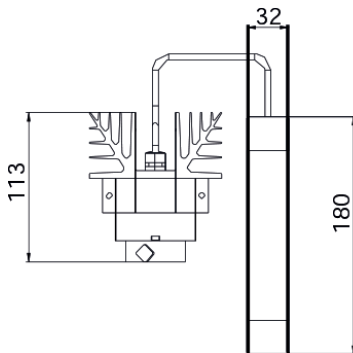

**MANUFACTURING
DESIGN**

Caractéristiques techniques

Light source type	LED
Led Power Rating	15W
Fiber optic beam output	Ø 30 mm
Color temperature	3 000 K - 4 000K (SDCM 2)
Led nominal output	1 415 lm - 1 450 lm
CRI	97 mini
R9	> 90
Lumen maintenance L80B10	70 000 operating hours to 25°
Dimming/Control	Potentiometer / 1-10v
Thermal dissipation	Cooling mode
Housing materials	Body : aluminium
Finish	Anodized aluminium black
Weight	0,800 Kg

Date of publication February 2023.

VERSION 23A

Mini Pixis

Dimensions

Dimensions in mm

Items references

Power Supply	Control	Power Consumption	3 000K	4 000K
Remote and cabled	Fixed	15 W	GEL00013	GEL00006
Remote and cabled	1-10V	15 W	GEL00014	GEL00008
Remote and cabled	Potentiometer	15 W	GEL00015	GEL00010

Accessories

- Ø 25 mm tip adaptor (factory fitted)
- Ø 22 mm tip adaptor
- Other diameters tips adaptor : on demand
- Glass/ Filter holder

SPX Lighting - Offices : 10 rue des Marronniers 94 240 L'Hay Les Roses - France.