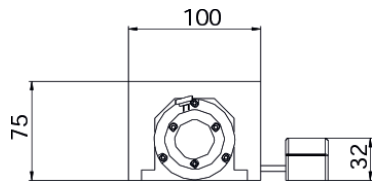

**MANUFACTURING
DESIGN**

Caractéristiques techniques

Light source type	LED
Led Power Rating	15W
Fiber optic beam output	Ø 30 mm
Color temperature	3 000 K - 4 000K (SDCM 2)
Led nominal output	1 415 lm - 1 450 lm
CRI	97 mini
R9	> 90
Lumen maintenance L80B10	70 000 operating hours to 25°
Dimming/Control	Potentiometer / 1-10v
Thermal dissipation	Cooling mode
Housing materials	Body : aluminium
Finish	Anodized aluminium black
Weight	0,800 Kg

Date of publication February 2023.

VERSION 23A

Mini Pixis

Dimensions

Dimensions in mm

Items references

Power Supply	Control	Power Consumption	3 000K	4 000K
Remote and cabled	Fixed	15 W	GEL00013	GEL00006
Remote and cabled	1-10V	15 W	GEL00014	GEL00008
Remote and cabled	Potentiometer	15 W	GEL00015	GEL00010