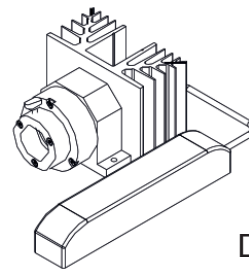

**MANUFACTURING
DESIGN**

Caractéristiques techniques

Light source type	LED
Led Power Rating	15W
Fiber optic beam output	Ø 30 mm
Color temperature	3 000 K - 4 000K (SDCM 2)
Led nominal output	1 415 lm - 1 450 lm
CRI	97 mini
R9	> 90
Lumen maintenance L80B10	70 000 operating hours to 25°
Dimming/Control	Potentiometer / 1-10v
Thermal dissipation	Cooling mode
Housing materials	Body : aluminium
Finish	Anodized aluminium black
Weight	0,800 Kg

Date of publication February 2023.

VERSION 23A

Mini Pixis

Dimensions

Dimensions in mm

Items references

Power Supply	Control	Power Consumption	3 000K	4 000K
Remote and cabled	Fixed	15 W	GEL00013	GEL00006
Remote and cabled	1-10V	15 W	GEL00014	GEL00008
Remote and cabled	Potentiometer	15 W	GEL00015	GEL00010