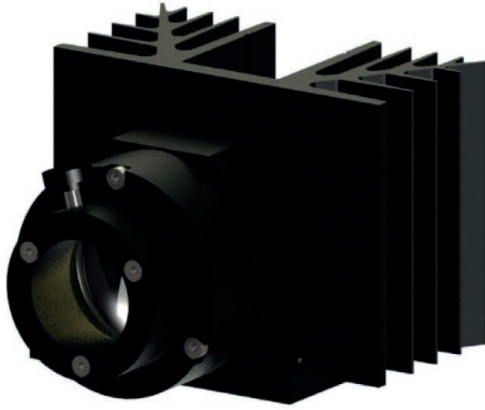

PIXIS Range

MINI PIXIS

MINI PIXIS is a high intensity LED generator designed to replace 35W halogen devices. The natural convection cooling system of Mini Pixis does not generate any disturbance making it a fully silent system. This maintenance free and energy saving LED generator will enable costs reduction.