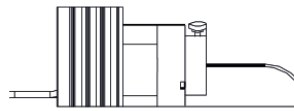

Date of publication February 2023.

VERSION 23A

Mini Pixis

Dimensions

Dimensions in mm

Items references

Power Supply	Control	Power Consumption	3 000K	4 000K
Remote and cabled	Fixed	15 W	GEL00013	GEL00006
Remote and cabled	1-10V	15 W	GEL00014	GEL00008
Remote and cabled	Potentiometer	15 W	GEL00015	GEL00010