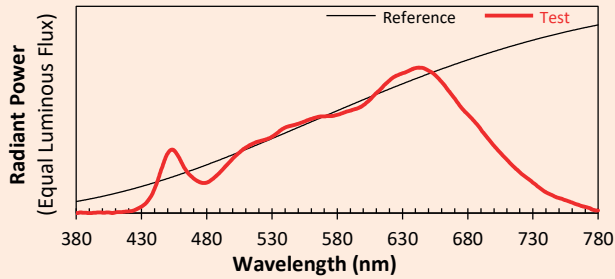

## Colorimetry Data

Source: COB 3000K

Manufacturer: SPX LIGHTING

Date: 22/07/2022

Model: ILYAD 3000K

Notes:

Values given as an indication, varying around the typical value.

x 0.4362  
y 0.4085  
u' 0.2482  
v' 0.5230