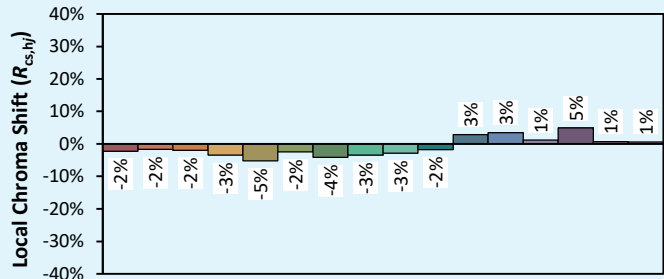

## Colorimetry Data

Source: COB 4000K

Manufacturer: SPX LIGHTING

Date: 22/07/2022

Model: ILYAD 4000K

Notes:

Values given as an indication, varying around the typical value.

x **0.3925**  
 y **0.3962**  
 u' **0.2253**  
 v' **0.5116**