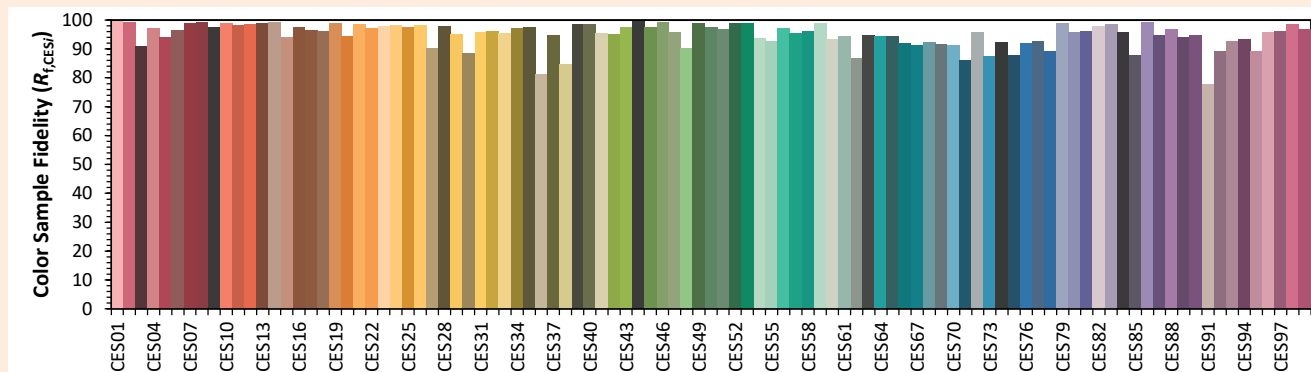

## Colorimetry Data

Source: COB 3000K

Manufacturer: SPX LIGHTING

Date: 22/07/2022

Model: ILYAD 3000K

Notes:

Values given as an indication, varying around the typical value.

x 0.4362  
y 0.4085  
u' 0.2482  
v' 0.5230