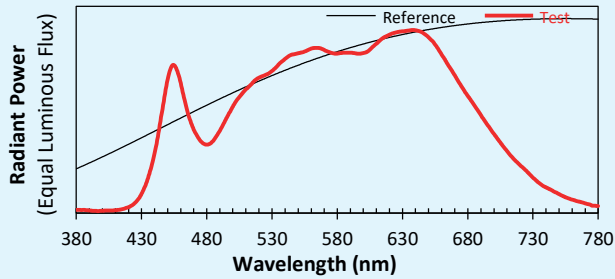

## Colorimetry Data

Source: COB 4000K

Manufacturer: SPX LIGHTING

Date: 22/07/2022

Model: ILYAD 4000K

Notes:

Values given as an indication, varying around the typical value.

x **0.3925**  
 y **0.3962**  
 u' **0.2253**  
 v' **0.5116**