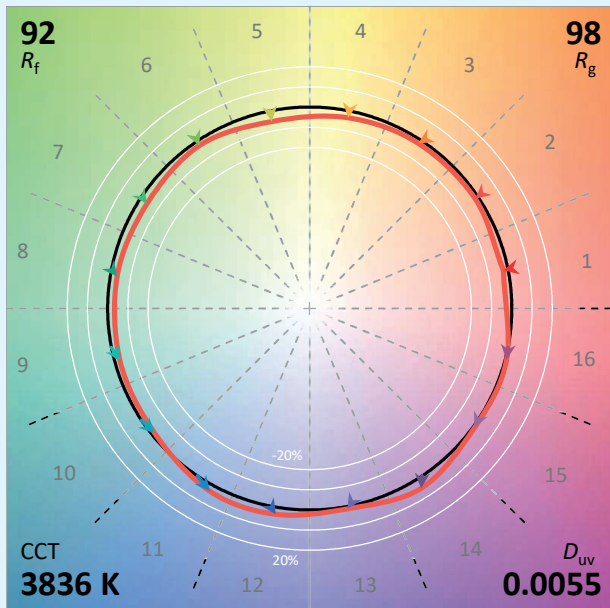

## Technical specifications

Light source type	LED
Led Power Rating	25W
Beam angle	Asymmetrical
Color temperature (Step Macadam (SDCM2))	3 000 K - 4 000 K
Led nominal output	2 670 lm - 2 735 lm
CRI (Ra)	97
R9	> 90
Lumen maintenance L80B10	80 000 operating hours
Dimming/control	Potentiometer (on board dimming) DALI 2 / Phase / Casambi
Thermal dissipation	Passive
Housing materials	Body : anodized aluminium – painted steel Reflector : Polycarbonate
Weight	1,400 kg
Finish	Black or White - Other RAL colors upon request

## Colorimetry Data

Source: COB 4000K

Manufacturer: SPX LIGHTING

Date: 22/07/2022

Model: ILYAD 4000K

Notes:

Values given as an indication, varying around the typical value.

x **0.3925**  
 y **0.3962**  
 u' **0.2253**  
 v' **0.5116**