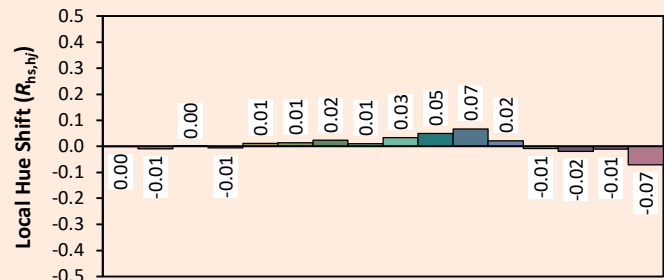

## Colorimetry Data

Source: COB 3000K

Manufacturer: SPX LIGHTING

Date: 22/07/2022

Model: ILYAD 3000K

Notes:

Values given as an indication, varying around the typical value.

x 0.4362  
y 0.4085  
u' 0.2482  
v' 0.5230