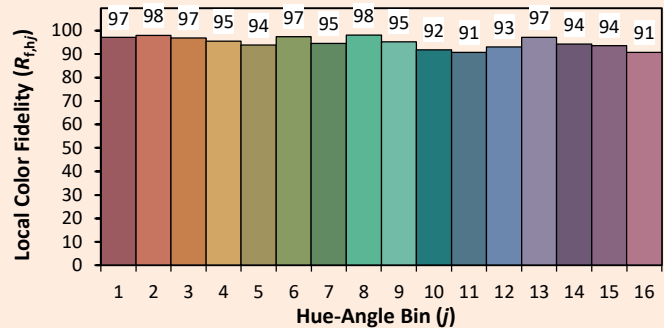

## Colorimetry Data

Source: COB 3000K

Manufacturer: SPX LIGHTING

Date: 22/07/2022

Model: ILYAD 3000K

Notes:

Values given as an indication, varying around the typical value.

x 0.4362  
y 0.4085  
u' 0.2482  
v' 0.5230