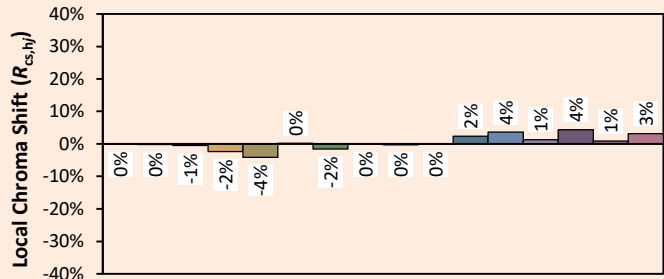

## Colorimetry Data

Source: COB 3000K

Manufacturer: SPX LIGHTING

Date: 22/07/2022

Model: ILYAD 3000K

Notes:

Values given as an indication, varying around the typical value.

x 0.4362  
y 0.4085  
u' 0.2482  
v' 0.5230