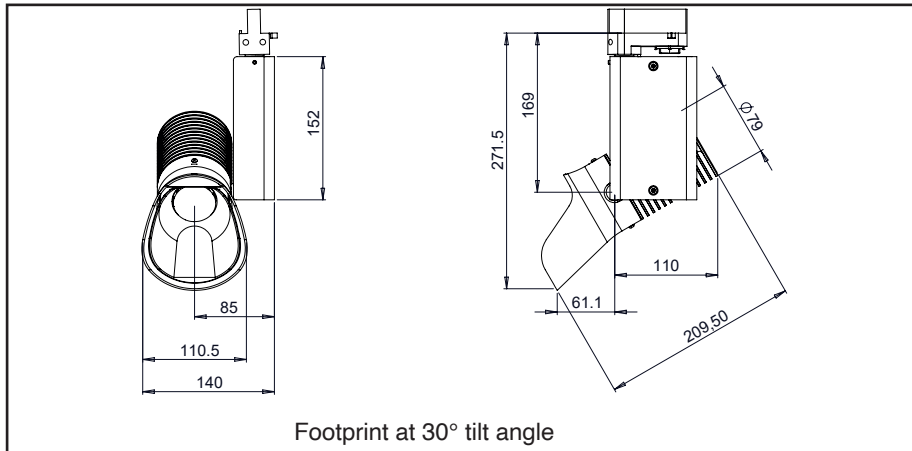

ILYAD Range

ILYAD Wash LP 25

Mounting versions

3 Circuits Track Adaptor

Tieback