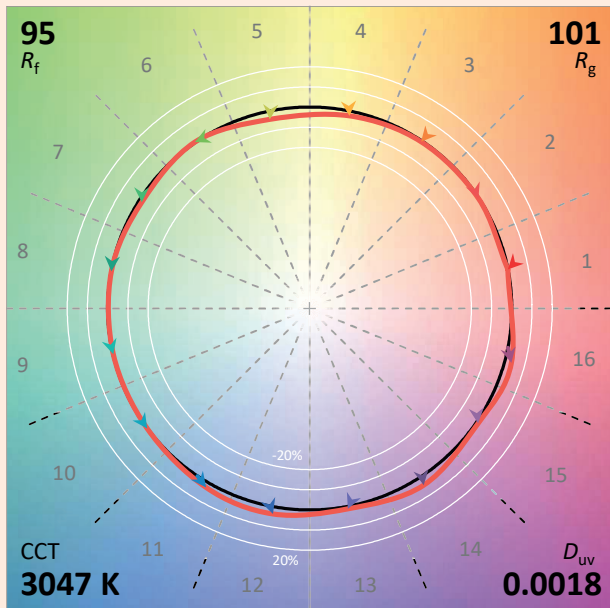

## Technical specifications

Light source type	LED
Led Power Rating	25W
Beam angle	Asymmetrical
Color temperature (Step Macadam (SDCM2))	3 000 K - 4 000 K
Led nominal output	2 670 lm - 2 735 lm
CRI (Ra)	97
R9	> 90
Lumen maintenance L80B10	80 000 operating hours
Dimming/control	Potentiometer (on board dimming) DALI 2 / Phase / Casambi
Thermal dissipation	Passive
Housing materials	Body : anodized aluminium – painted steel Reflector : Polycarbonate
Weight	1,400 kg
Finish	Black or White - Other RAL colors upon request

## Colorimetry Data

Source: COB 3000K

Manufacturer: SPX LIGHTING

Date: 22/07/2022

Model: ILYAD 3000K

Notes:

Values given as an indication, varying around the typical value.

x 0.4362  
y 0.4085  
u' 0.2482  
v' 0.5230