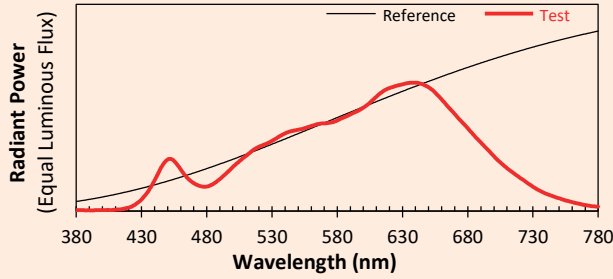

Linear Range

DELTALINE 1

Colorimetry Data

Source: Led 3000K

Date: 22/07/2022

Manufacturer: SPX LIGHTING

Model: DELTALINE 3000K

Notes:

Values given as an indication, varying around the typical value.

x **0.4394**
y **0.4068**
u' **0.2510**
v' **0.5228**

CIE 13.3-1995 (CRI)	
R_a	96
R_g	88

SPX Lighting Site de production (Siège Social) Zac des Coinchettes 36 100 ISSOUDUN - France - Tél : 02 54 03 02 86
Bureaux commerciaux 10 rue des Marronniers 94 240 L'Hay Les Roses - France
Contacts au +33 01 82 33 02 80 - contact@spx-lighting.com - www.spx-lighting.com

Date de publication FEVRIER 2023
VERSION 23A