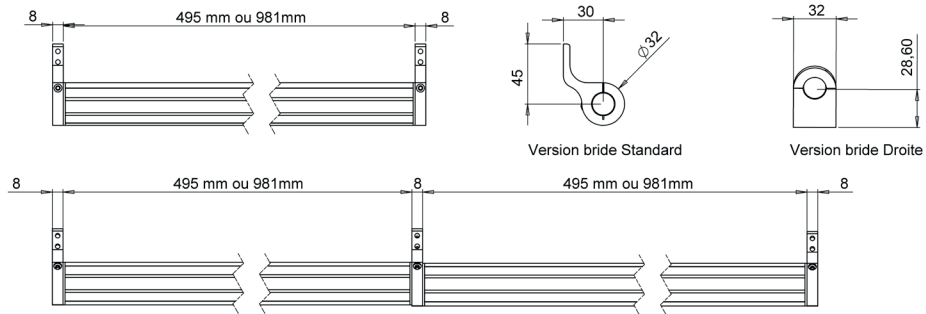

Linear Range

DELTALINE 1

Dimensions with standard mounting flanges

Accessories

Anti-glare louvre
flange

SPX Lighting Site de production (Siège Social) Zac des Coinchettes 36 100 ISSOUDUN - France - Tél : 02 54 03 02 86
Bureaux commerciaux 10 rue des Marronniers 94 240 L'Hay Les Roses - France
Contacts au +33 01 82 33 02 80 - contact@spx-lighting.com - www.spx-lighting.com

Date de publication FEVRIER 2023

VERSION 23A