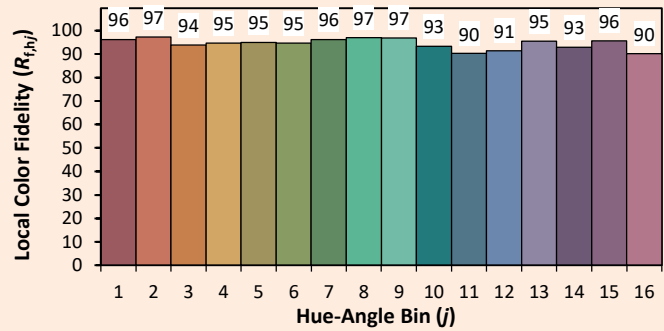

Linear Range

DELTALINE 1

Colorimetry Data

Source: Led 3000K

Date: 22/07/2022

Manufacturer: SPX LIGHTING

Model: DELTALINE 3000K

Notes:

Values given as an indication, varying around the typical value.

x **0.4394**
y **0.4068**
u' **0.2510**
v' **0.5228**

CIE 13.3-1995 (CRI)	
R_a	96
R_g	88

SPX Lighting Site de production (Siège Social) Zac des Coinchettes 36 100 ISSOUDUN - France - Tél : 02 54 03 02 86
Bureaux commerciaux 10 rue des Marronniers 94 240 L'Hay Les Roses - France
Contacts au +33 01 82 33 02 80 - contact@spx-lighting.com - www.spx-lighting.com

Date de publication FEVRIER 2023
VERSION 23A