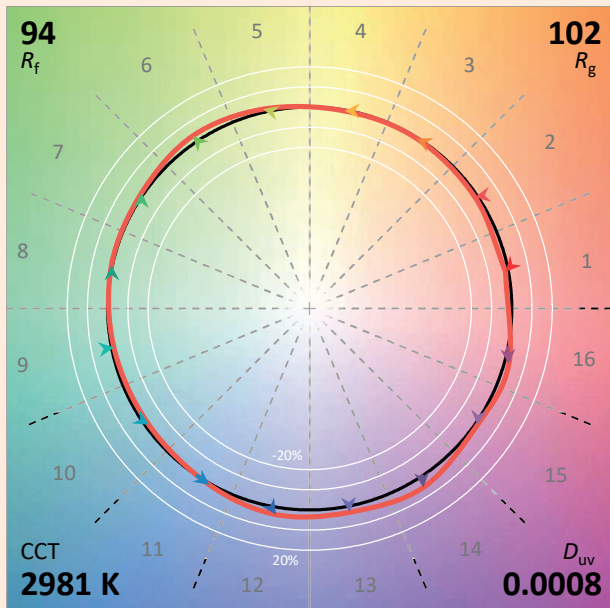

Linear Range

DELTALINE 1

Colorimetry Data

Source: Led 3000K

Date: 22/07/2022

Manufacturer: SPX LIGHTING

Model: DELTALINE 3000K

Notes:

Values given as an indication, varying around the typical value.

x **0.4394**
y **0.4068**
u' **0.2510**
v' **0.5228**

CIE 13.3-1995 (CRI)	
R_a	96
R_g	88

SPX Lighting Site de production (Siège Social) Zac des Coinchettes 36 100 ISSOUDUN - France - Tél : 02 54 03 02 86
Bureaux commerciaux 10 rue des Marronniers 94 240 L'Hay Les Roses - France
Contacts au +33 01 82 33 02 80 - contact@spx-lighting.com - www.spx-lighting.com

Date de publication FEVRIER 2023
VERSION 23A