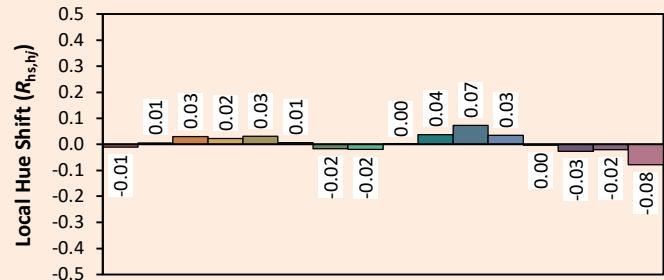

Linear Range

DELTALINE 1

Colorimetry Data

Source: Led 3000K

Date: 22/07/2022

Manufacturer: SPX LIGHTING

Model: DELTALINE 3000K

Notes:

Values given as an indication, varying around the typical value.

x **0.4394**
y **0.4068**
u' **0.2510**
v' **0.5228**

CIE 13.3-1995 (CRI)	
R_a	96
R_g	88

SPX Lighting Site de production (Siège Social) Zac des Coinchettes 36 100 ISSOUDUN - France - Tél : 02 54 03 02 86
Bureaux commerciaux 10 rue des Marronniers 94 240 L'Hay Les Roses - France
Contacts au +33 01 82 33 02 80 - contact@spx-lighting.com - www.spx-lighting.com

Date de publication FEVRIER 2023
VERSION 23A