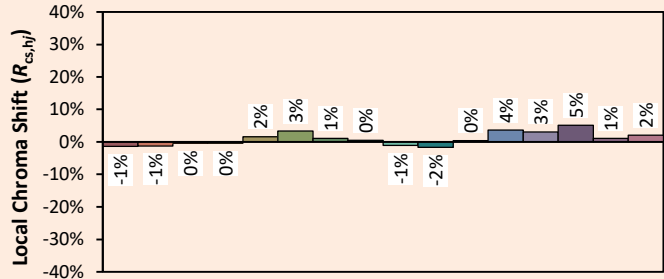

Linear Range

DELTALINE 1

Colorimetry Data

Source: Led 3000K

Date: 22/07/2022

Manufacturer: SPX LIGHTING

Model: DELTALINE 3000K

Notes:

Values given as an indication, varying around the typical value.

x **0.4394**
y **0.4068**
u' **0.2510**
v' **0.5228**

CIE 13.3-1995 (CRI)	
R_a	96
R_g	88

SPX Lighting Site de production (Siège Social) Zac des Coinchettes 36 100 ISSOUDUN - France - Tél : 02 54 03 02 86
Bureaux commerciaux 10 rue des Marronniers 94 240 L'Hay Les Roses - France
Contacts au +33 01 82 33 02 80 - contact@spx-lighting.com - www.spx-lighting.com

Date de publication FEVRIER 2023
VERSION 23A